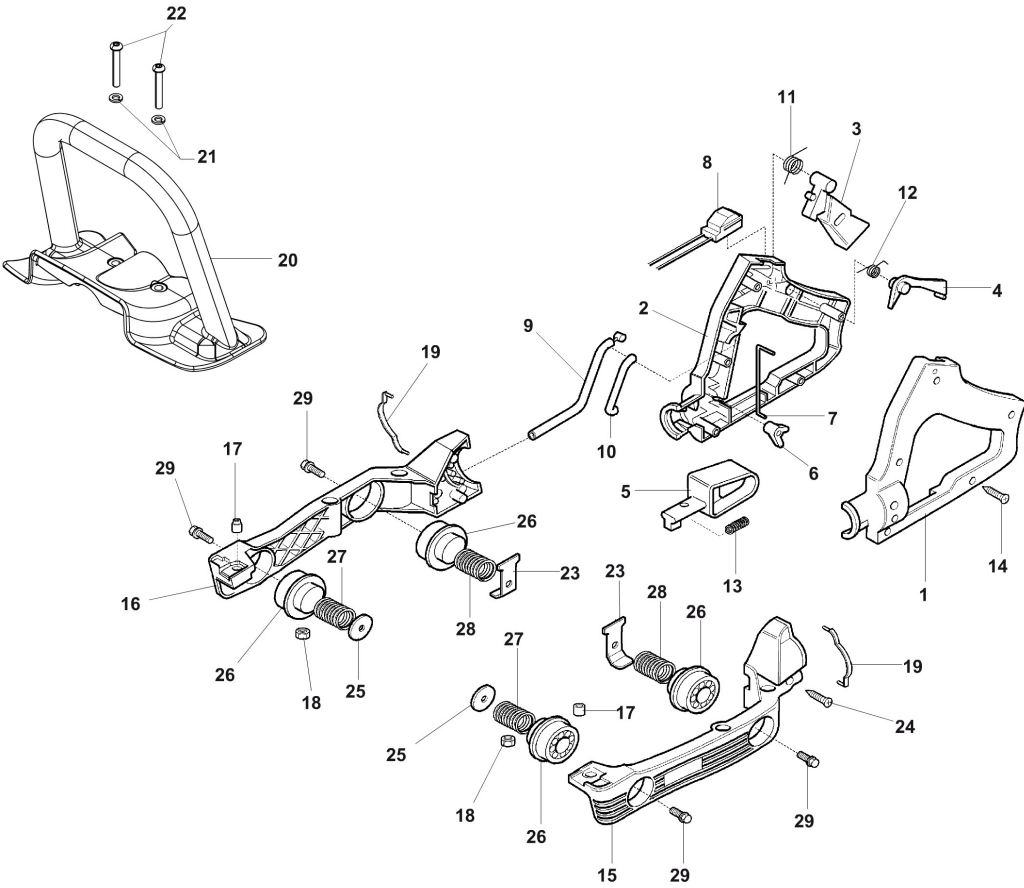

Illustration Carburettor WT-1019A

Ref.Nu	Qty	Part number	Description	Validity from	Validity till	Notes	Bulletin
1	1	2318666AR	Carburetor WT-1019A				
2	2	2318837	Adjust. screw				
3	2	2318867R	Caps-lock				
4	1	2318671	Repair kit				

Illustration Handle

Ref.Nu	Qty	Part number	Description	Validity from	Validity till	Notes	Bulletin
1	1	W58040032	Half grip left				
2	1	W58040033	Half grip right				
3	1	W58040034	Throttle lever				
4	1	W58040035	Lever				
5	1	W58040036	Lever				
6	1	W58040037	Pin				
7	1	W58040038	Throttle rod				
8	1	W58040039	Switch				
9	1	W58040084	Throttle cable				
10	1	W58040041	Spacer				
11	1	W58040042	Spring				
12	1	W58040043	Spring				
13	1	W58040044	Spring				
14	5	W58040045	Screw				
15	1	W58040046	Support left				
16	1	W58040047	Support right				
17	2	W58040048	Spacer				
18	2	W58040023R	Nut				
19	2	W58040050	Gasket				
20	1	58070132R	Front handle				
21	2	3819010R	Washer				
22	2	3901088R	Screw				
23	2	W58040063	Support				
24	3	W58040055	Screw				
25	2	W58040064	Washer				
26	4	W58040057R	Spring support				
27	2	W58040058R	Spring				
28	2	W58040059R	Spring				
29	4	W58040025	Screw				