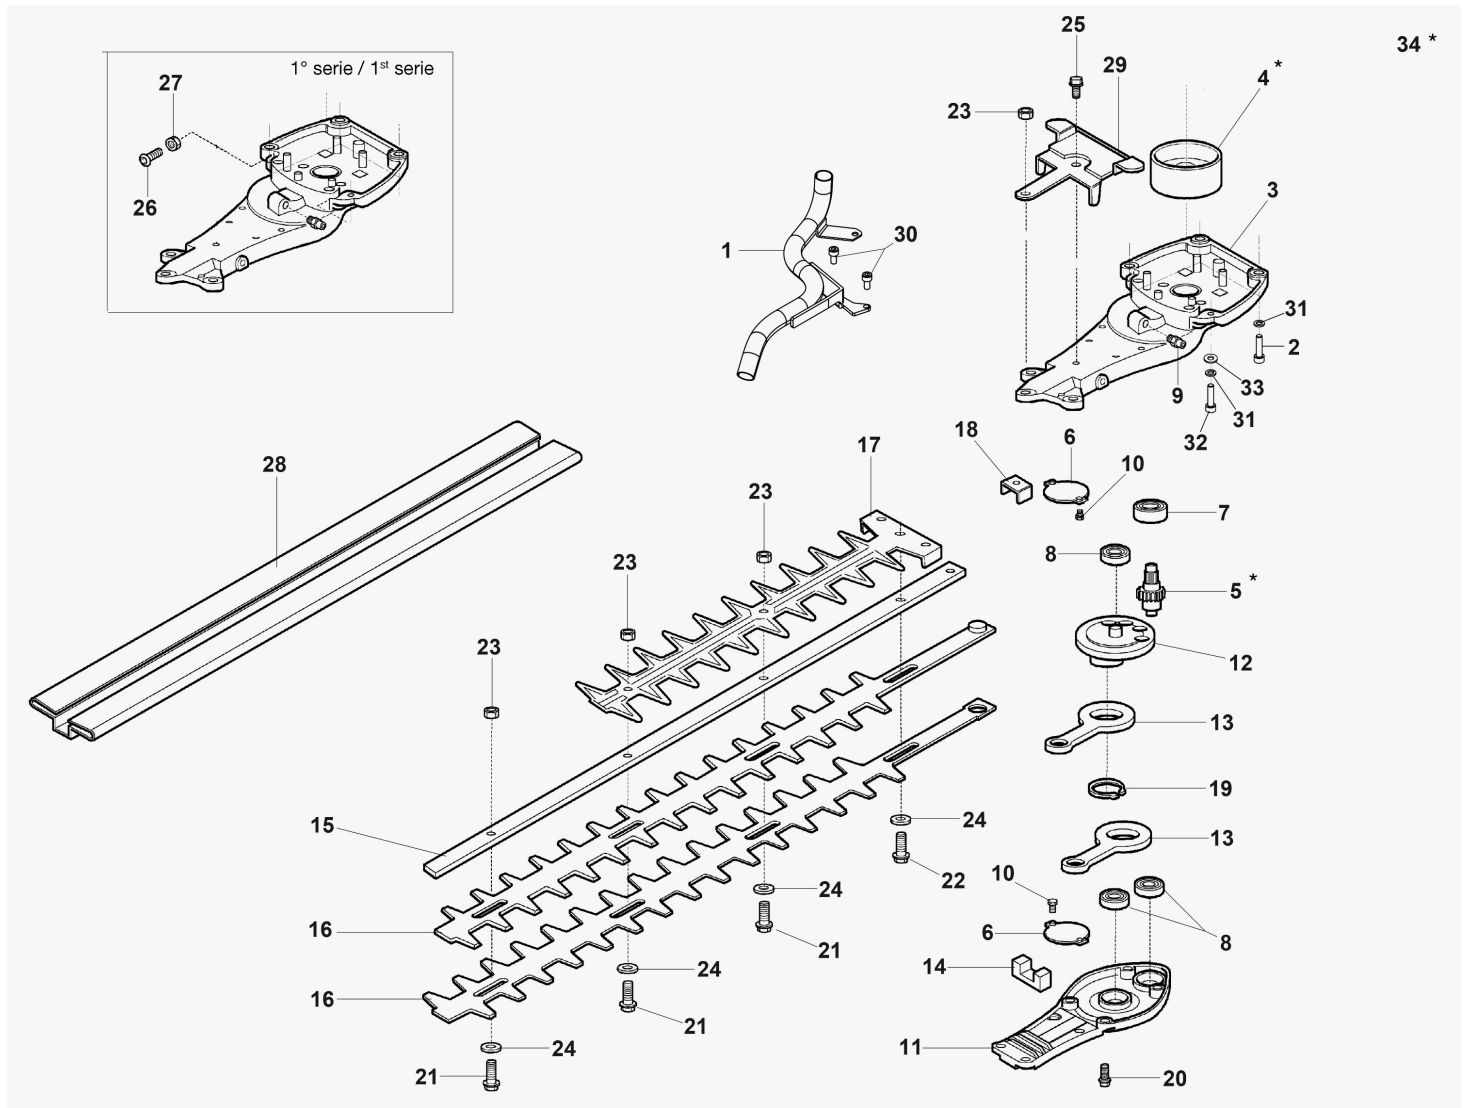

Illustration Handle

Ref.Nu	Qty	Part number	Description	Validity from	Validity till	Notes	Bulletin
1	1	W58040032	Half grip left				
2	1	W58040033	Half grip right				
3	1	W58040034	Throttle lever				
4	1	W58040035	Lever				
5	1	W58040036	Lever				
6	1	W58040037	Pin				
7	1	W58040038	Throttle rod				
8	1	W58040039	Switch				
9	1	W58040084	Throttle cable				
10	1	W58040041	Spacer				
11	1	W58040042	Spring				
12	1	W58040043	Spring				
13	1	W58040044	Spring				
14	5	W58040045	Screw				
15	1	W58040046	Support left				
16	1	W58040047	Support right				
17	2	W58040048	Spacer				
18	2	W58040023R	Nut				
19	2	W58040050	Gasket				
20	1	58070132R	Front handle				
21	2	3819010R	Washer				
22	2	3901088R	Screw				
23	2	W58040063	Support				
24	3	W58040055	Screw				
25	2	W58040064	Washer				
26	4	W58040057R	Spring support				
27	2	W58040058R	Spring				
28	2	W58040059R	Spring				
29	4	W58040025	Screw				