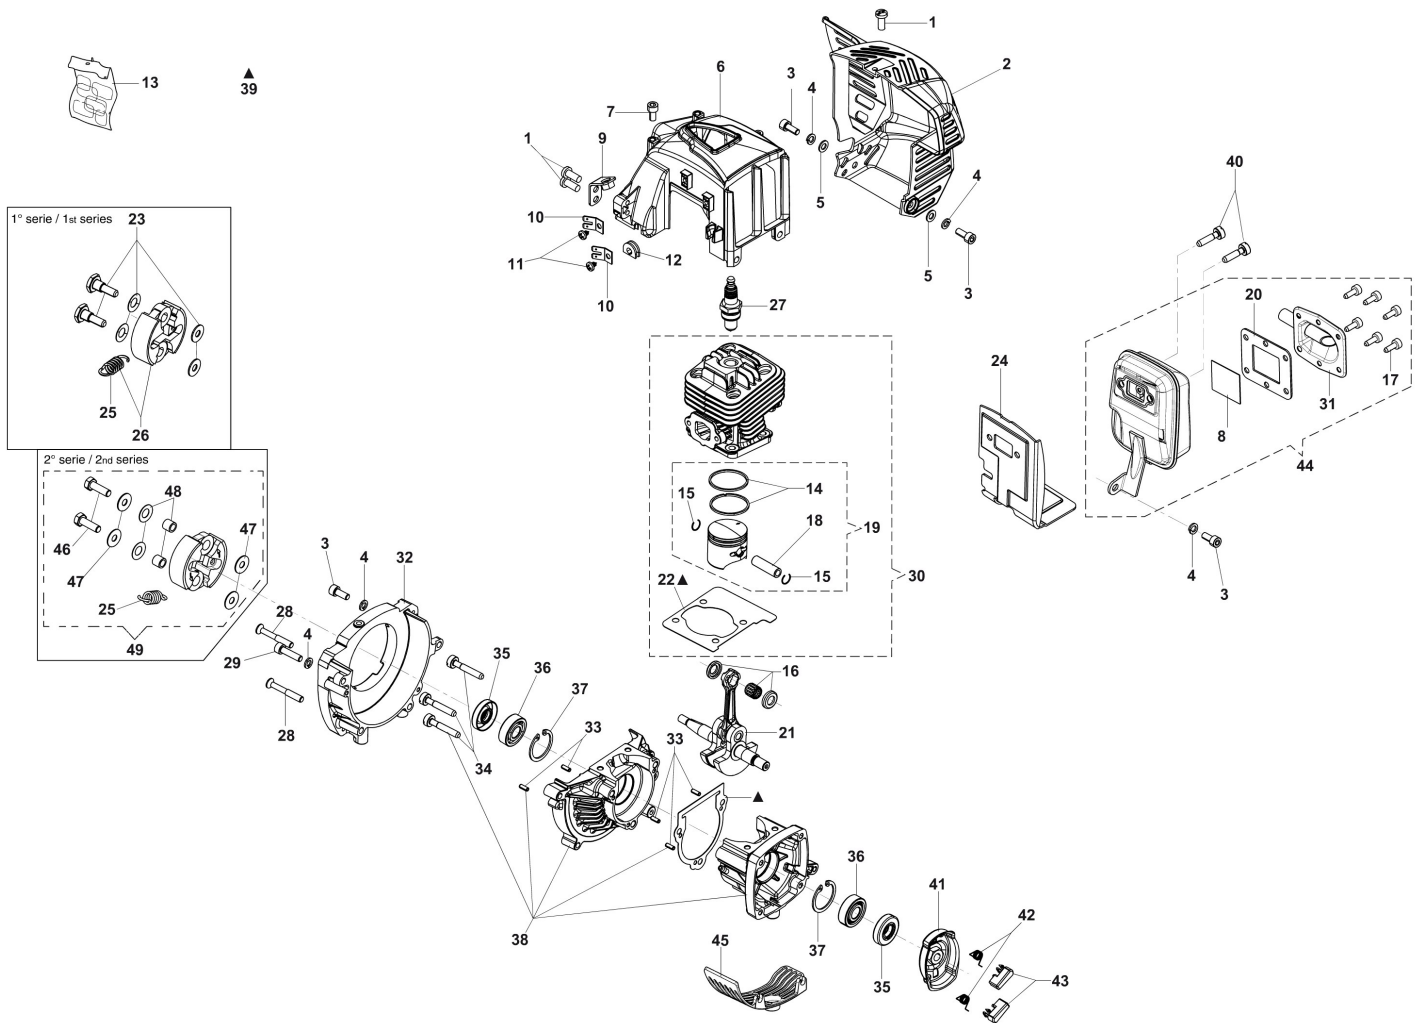

Illustration Engine assy

Illustration Engine assy

Ref.Nu	Qty	Part number	Description	Validity from	Validity till	Notes	Bulletin
1	3	3960070AR	Screw				
2	1	58070126R	Exhaust guard				
3	4	3801009R	Screw				
4	5	3819006R	Washer				
5	2	3916005R	Washer				
6	1	58070060R	Engine cover			Rosso; Red	
7	1	3801008R	Screw				
8	-		Not available for this product			Solo per versione EPA1; Only for EPA1 version	
9	1	58070066R	Plate				
10	2	4191069BR	Plate				
11	2	3960030R	Screw				
12	1	005000347AR	Grommet				
13	1	58070204	Labels kit				
14	2	3123002AR	Piston ring				
15	2	58070166BR	Ring				
16	1	61370254	Set roller cage and washer				
17	6	3891009R	Screw				
18	1	58070019R	Piston pin				
19	1	61370252A	Piston assy Ø32				
20	1	58070144R	Gasket				
21	1	58070045R	Shaft				
22	1	58070194R	Gasket				
23	1	61370257	Kit pin + Belleville washer + spacer ring		SN 4806362164		BT6-104-09/16
24	1	58070026AR	Deflector				
25	1	61070090R	Spring				
26	1	61070091AR	Clutch		SN 4806362164		BT6-104-09/16
27	1	3055112R	Spark plug				
28	2	3802013R	Screw				
29	1	094000101R	Screw				
30	1	58070200A	Complete cylinder Ø32				
31	1	58070143R	Cover				
32	1	58070002R	Flange				
33	5	61280044R	Plug				
34	3	3891057R	Screw				
35	2	3050042R	Seal ring				
36	2	3034029R	Bearing				
37	2	3025018R	Ring				
38	1	58070202	Crankcase assy				
39	1	58070201	Gasket set				
40	2	3891048R	Screw				
41	1	61370037R	Clutch driver				
42	2	61070039R	Spring