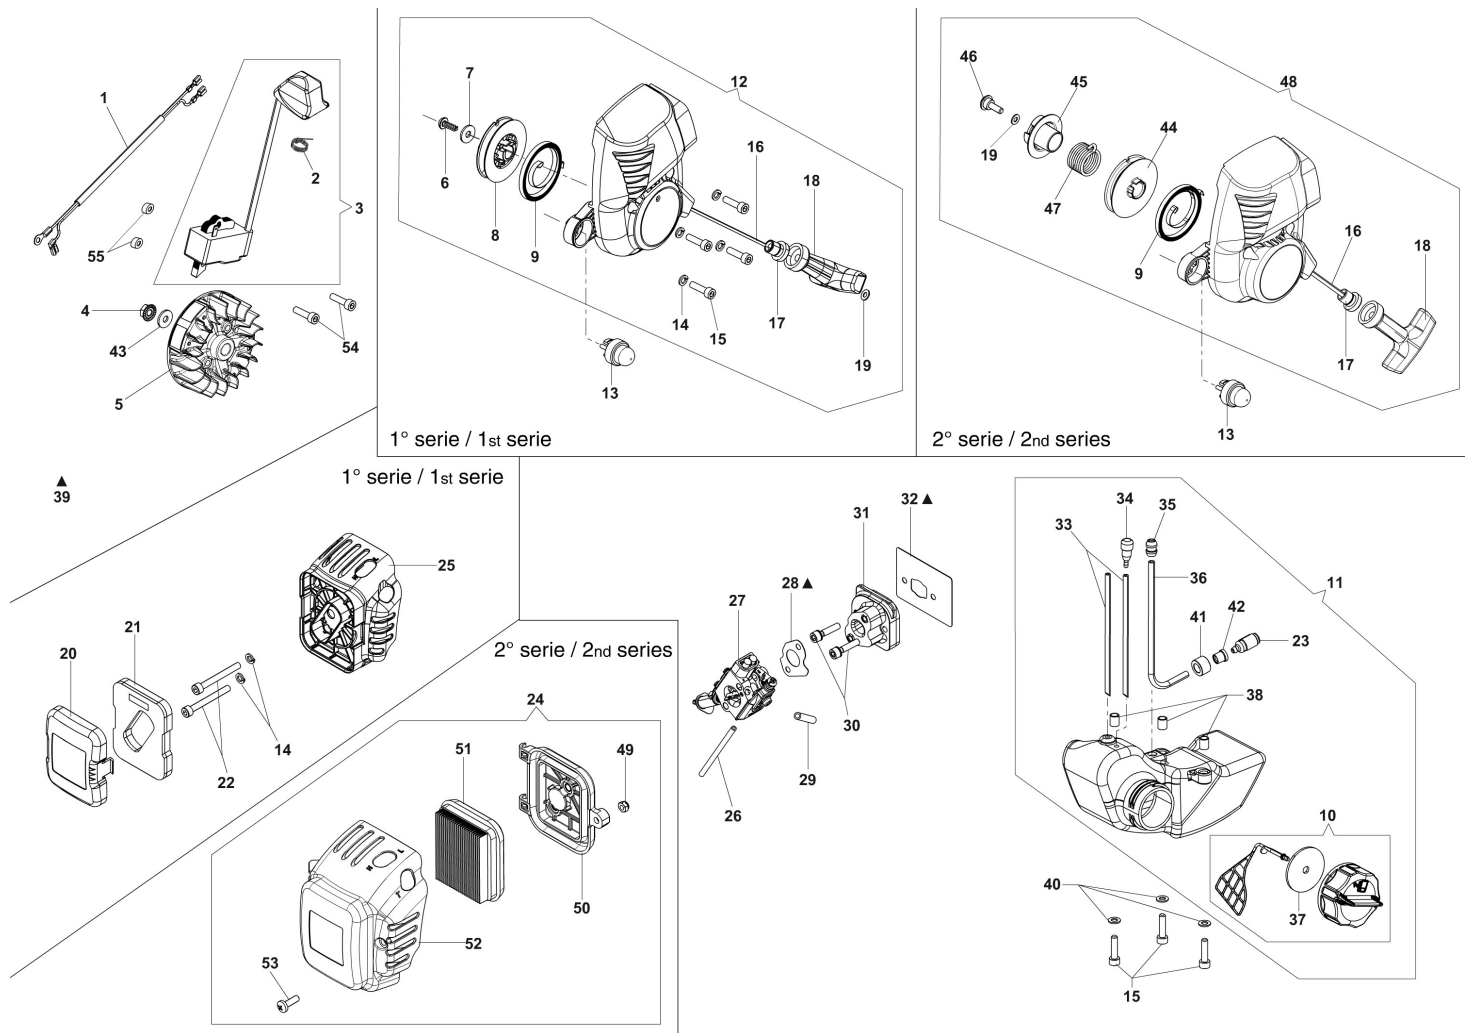

## Illustration Ignition system

Ref.Nu	Qty	Part number	Description	Validity from	Validity till	Notes	Bulletin
1	1	58070091R	Engine stop wire				
2	1	50050127	Spring				
3	1	2501002R	Ignition coil				
4	1	3912014R	Nut				
5	1	58070133R	Flywheel				
6	1	3960100R	Screw		SN 4815069999		BT6-096-02/15
7	1	3918005R	Washer		SN 4815069999		BT6-096-02/15
8	1	61070035BR	Starter pulley		SN 4815069999		BT6-096-02/15
9	1	61070036R	Spring				BT6-096-02/15
10	1	61070079AR	Tank cap				
11	1	58070226AR	Complete tank				
12	1	58070211R	Starter assy		SN 4815069999	Rosso; Red	BT6-096-02/15
13	1	2318817R	Air purge				
14	6	3819006R	Washer		SN 4815069999		BT6-096-02/15
15	7	3801013R	Screw		SN 4815069999		BT6-096-02/15
16	1	58070054R	Starter rope				BT6-096-02/15
17	1	072700089R	Bushing				BT6-096-02/15
18	1	093500397R	Starter handle				BT6-096-02/15
19	1	3916004R	Washer				BT6-096-02/15
20	1	58070222	Air filter kit		SN 4815191469		BT6-098-06/15
21	1	58070129R	Air filter		SN 4815191469		BT6-098-06/15
22	2	3801012R	Screw		SN 4815191469		BT6-098-06/15
23	1	50010218R	Fuel filter				
24	1	58070222	Air filter kit	SN 4815191470			BT6-098-06/15
25	1	58070222	Air filter kit		SN 4815191469		BT6-098-06/15
26	1	58070225R	Fuel line			Poliuretano; Polyurethane	
27	1	2318666AR	Carburetor WT-1019A				
28	1	58070037R	Gasket				
29	1	58070172R	Fuel line				
30	2	093800060B	Screw				
31	1	58070024R	Insulator				
32	1	58070195R	Gasket				
33	2	58070224R					
34	1	61070011AR	Breather valve				
35	1	4161211R	Bush				
36	1	3073013R	Fuel line				
37	1	61070006R	Gasket				
38	3	58070196R	Spacer				
39	1	58070201	Gasket set				
40	3	3916005R	Washer				
41	1	58070179AR	Washer				
42	1	61110162BR	Bushing				
43	1	3819031R	Washer				
44	1	61370022AR	Starter pulley	SN 4815070001			BT6-096-02/15