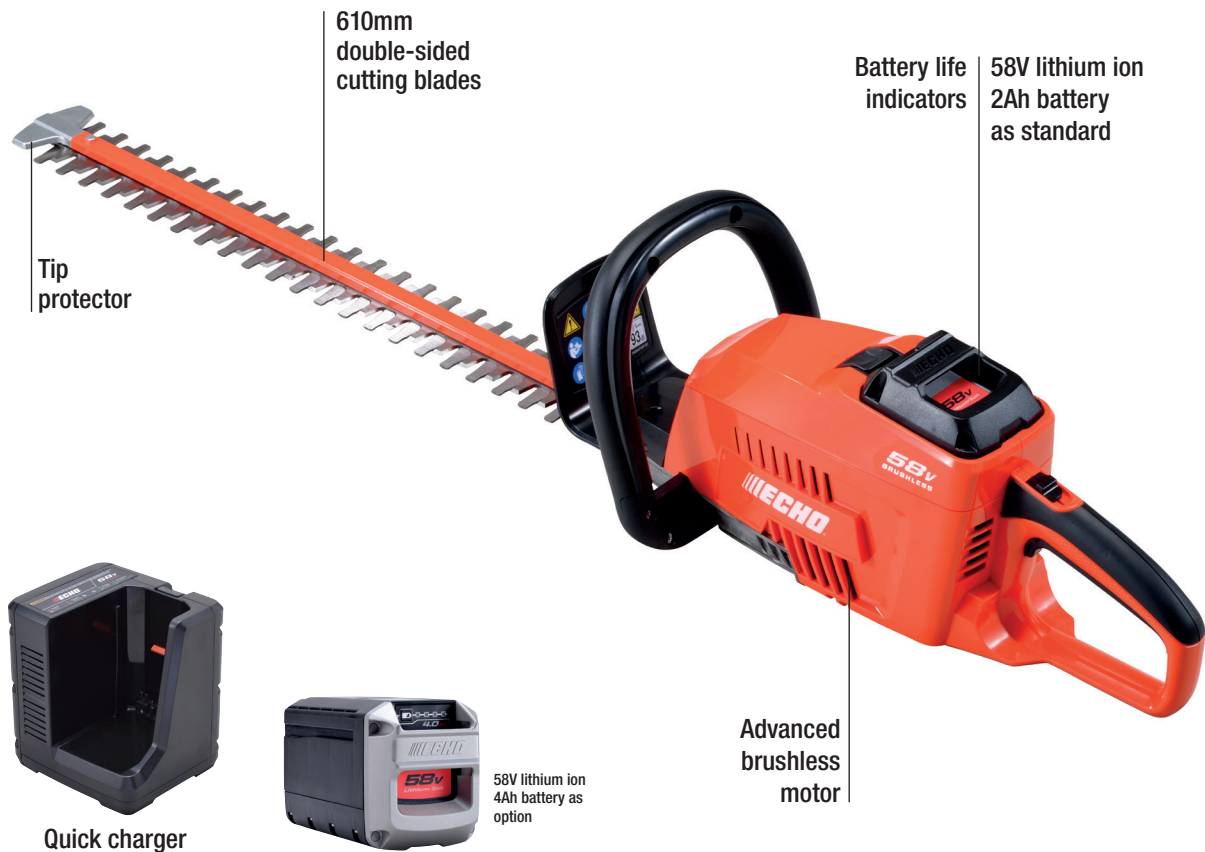

# 58V BATTERY SERIES

**58V**  
LITHIUM-ION

Quick charger

58V lithium ion 4Ah battery as option

Rated Voltage (V)	Weight*1 (kg)	Cutter Type	Blade Length (mm)	Cutter Pitch (mm)	Run Time*2 (min)	Charging Time (min)
						2 Ah battery
51.1 (max 58)	4.3kg	Double	610	19	Up to 90	30

\*1 Unit without battery \*2 With standard 2 Ah battery

Prosumer

Commercial operator

Local authority

**HT-58V2Ah  
PROFILE**

**FEATURES**

**BENEFITS**

**58V lithium ion 2Ah battery as standard**

- ✓ Fits other ECHO 58V battery products
- ✓ Optional 4Ah battery

**610mm double-sided blades**

- ✓ Long reach means reduced user effort and need for repositioning

**Upto 3/4" cut capacity (19mm pitch)**

- ✓ For thicker material

**Anti-jam technology**

- ✓ For continuous cutting