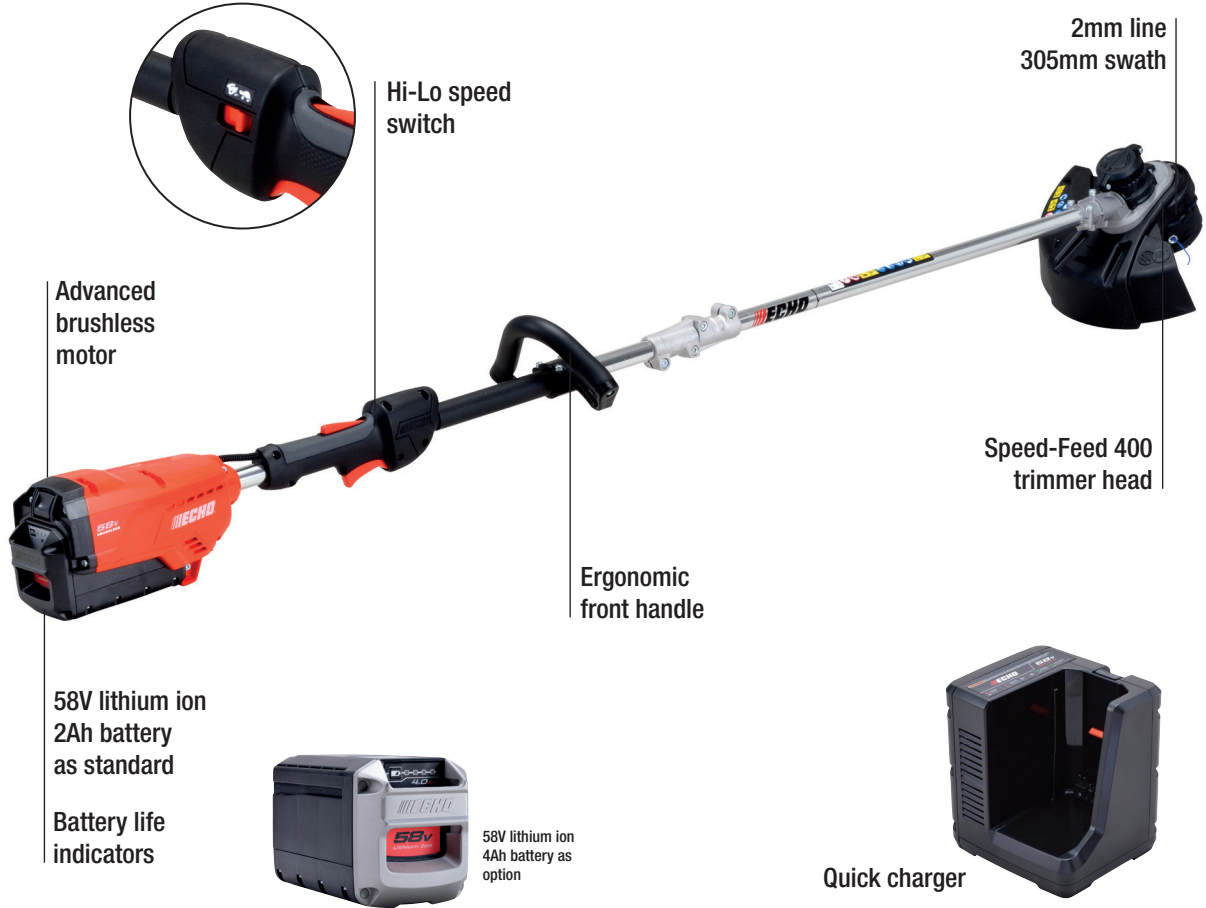

58V BATTERY SERIES

58V
LITHIUM-ION

Rated Voltage (V)	Weight*1 (kg)	Cutting line diameter (mm)	Cutting swath (mm/inch)	Run Time*2 (min)	Charging Time (min)
					2 Ah battery
51.1 (max 58)	3.7	2.0	305 / 12	Up to 30	30

*1 Unit without battery, cutting attachment and shield *2 With standard 2 Ah battery

DST-58V2AH

Trimmer

DEPEND ON IT