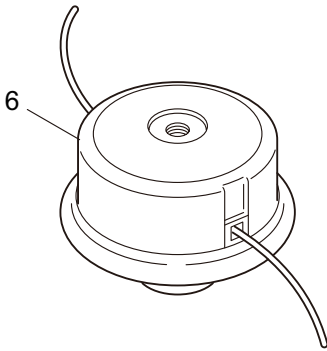

6. MX27E-B
ACCESSORIES

Ref. No.	Part No.	Part Name	Q'ty	Remarks
6-1	210418	Box Spanner	1	13x19x(+)
6-2	022865	Double-ended Wrench	1	8x10
6-3	219431	Wrench	1	3mm
6-4	219432	Wrench	1	4mm
6-5	219433	Wrench	1	5mm
6-6	232226	Semi-Auto Head (L)	1	
6-7	560773	Instruction Manual	1	
6-8	524942	Parts List	1	MX27E-B
6-9	560251	Colgate Tube	1	60L
6-10	685048	Band	1	CV-150B