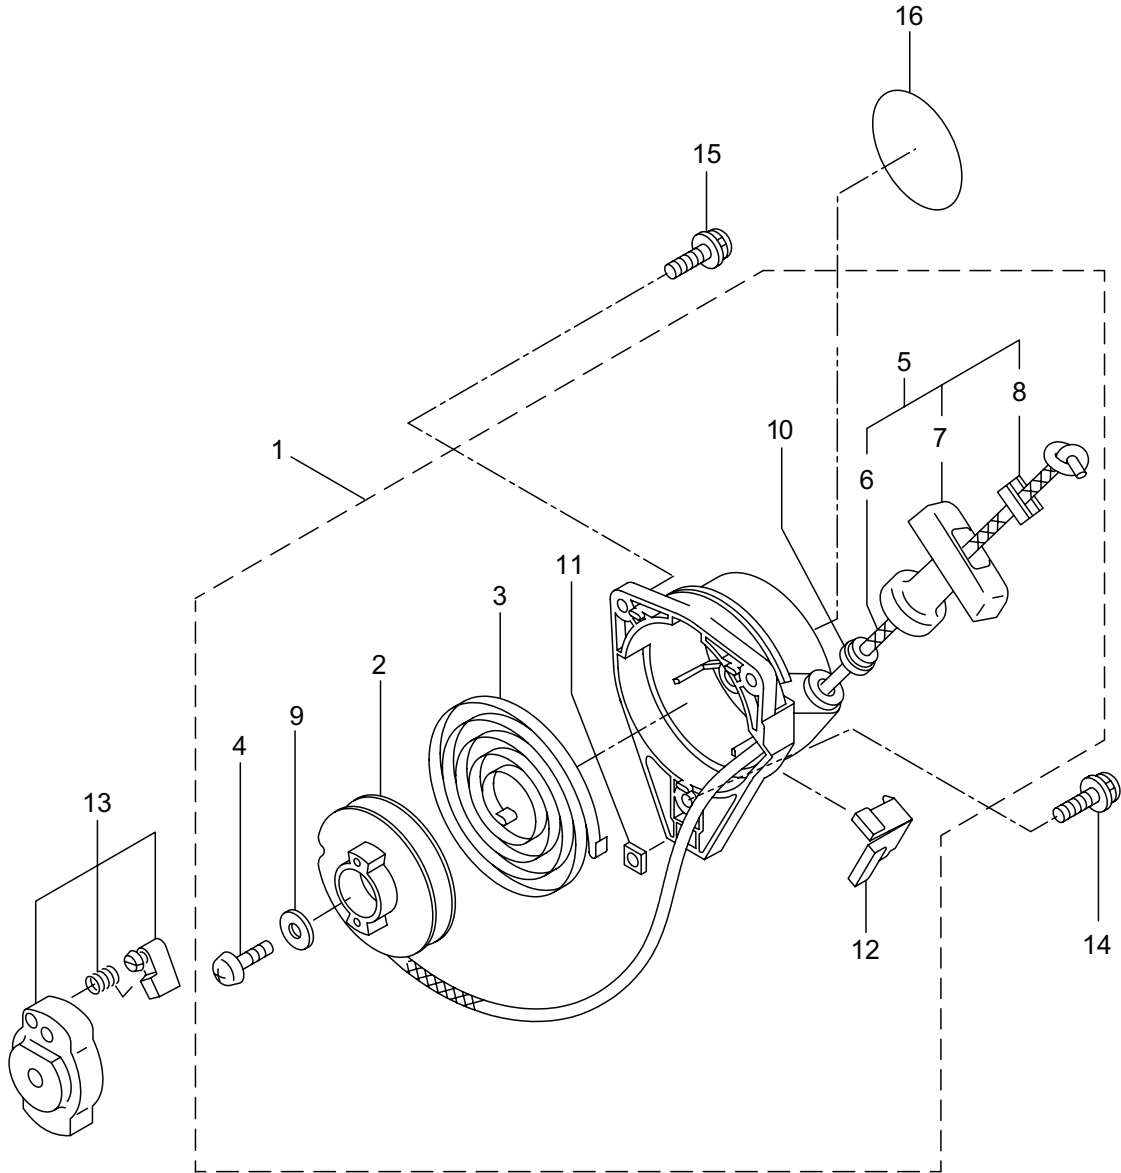

4. MX27E-B
RECOIL STARTER

Ref. No.	Part No.	Part Name	Q'ty	Remarks
4-1	273093	Recoil Ass'y	1	Incl.2-12
4-2	280492	Reel	1	
4-3	287421	Spiral Spring	1	
4-4	280494	Screw	1	
4-5	280495	Starter Rope Ass'y	1	Incl.6-8
4-6	283616	Starter Rope	1	
4-7	280497	Starter Grip	1	
4-8	280550	Stopper	1	
4-9	280547	Washer	1	
4-10	280548	Collar	1	
4-11	269423	Nut	1	
4-12	288500	Plate	1	
4-13	287399	Stater Pulley Ass'y	1	
4-14	269833	Screw	1	M4x16
4-15	280489	Screw	2	M4x20
4-16	563548	Label	1	EE262