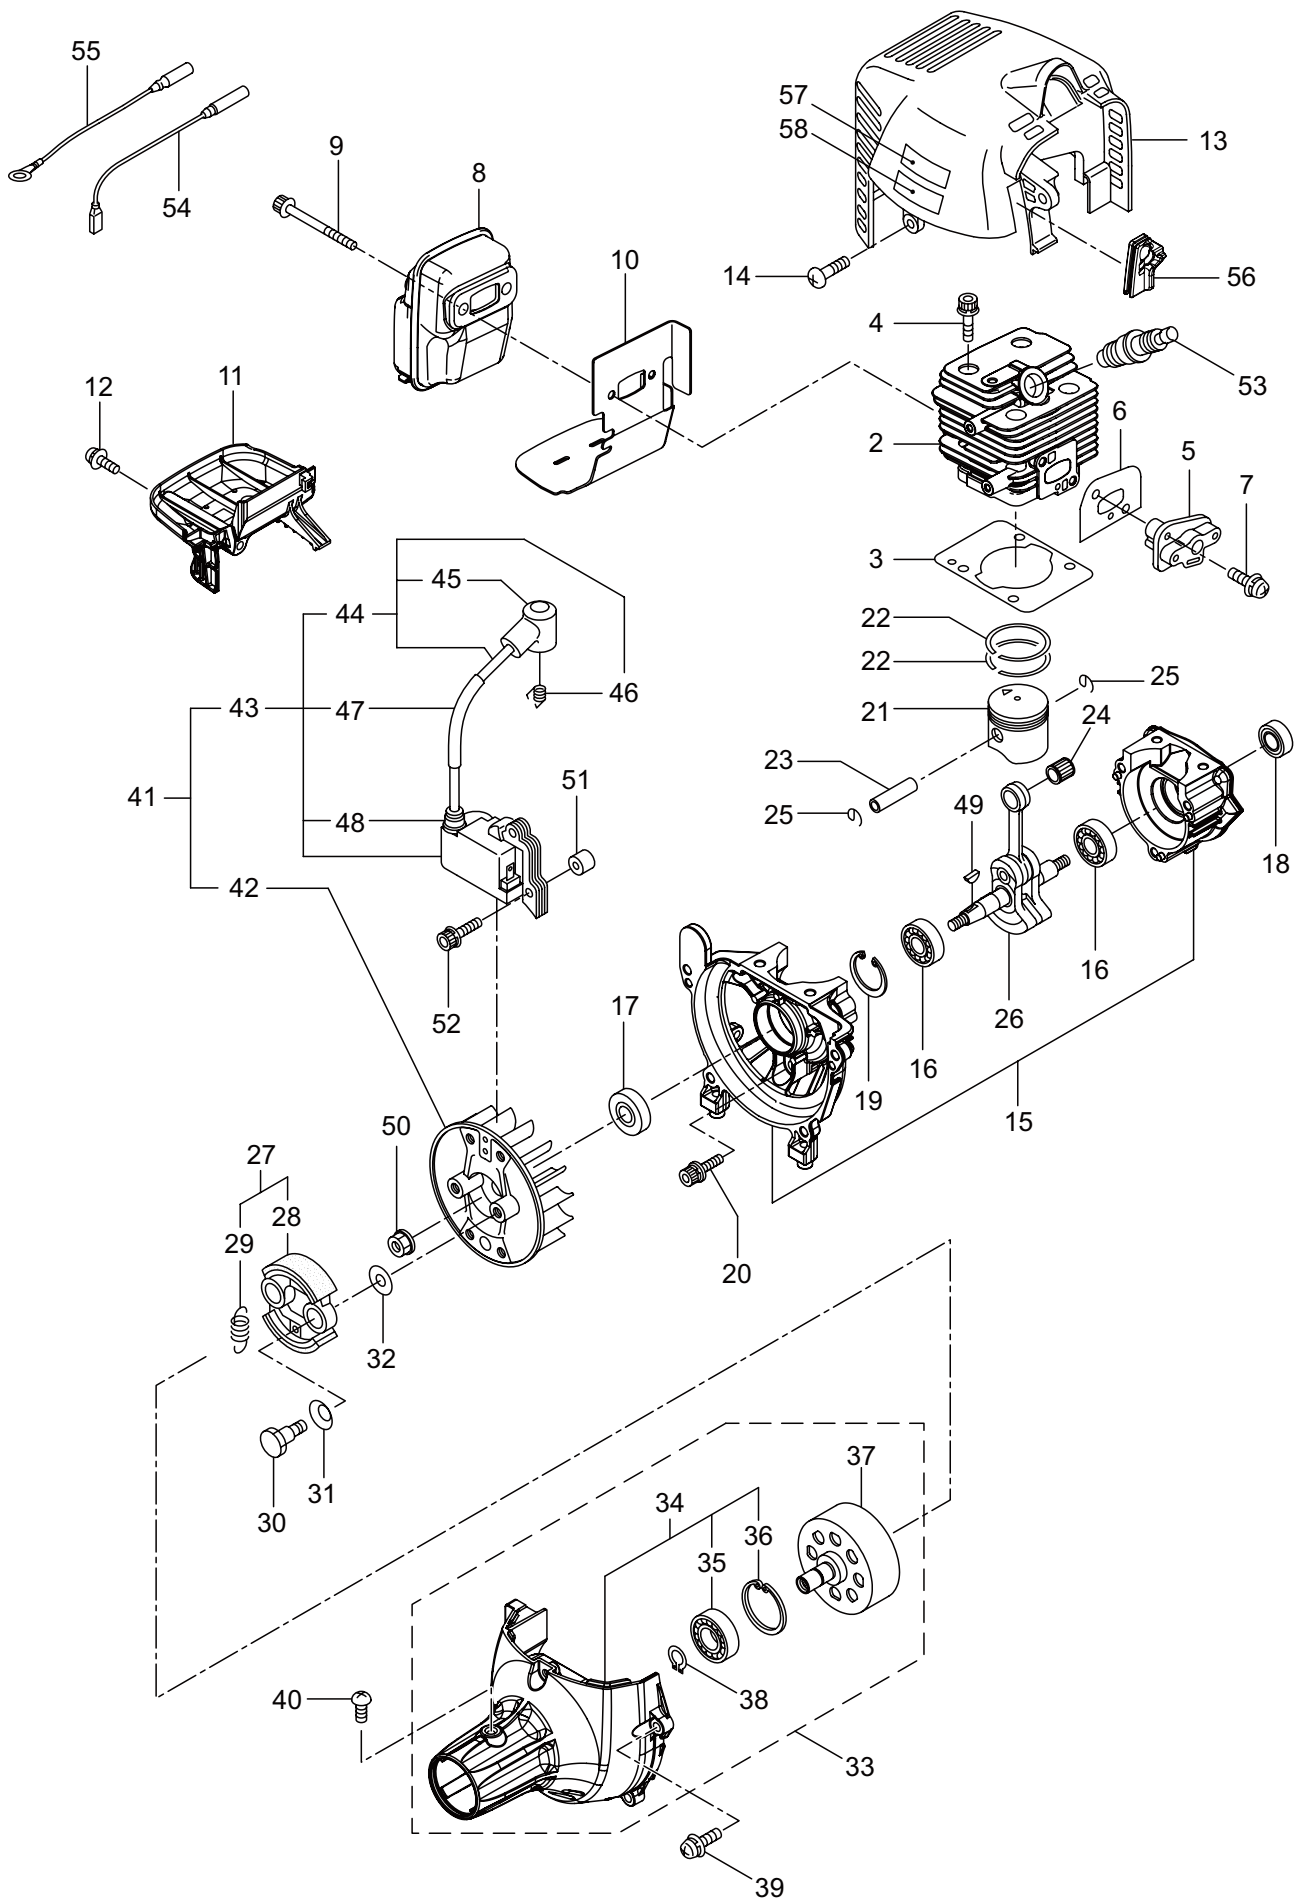

3. MX27E-B ENGINE

Ref. No.	Part No.	Part Name	Q'ty	Remarks
3-1	875277	Engine	1	EE262TH/01
3-2	273153	Cylinder	1	
3-3	282330	Gasket	1	
3-4	261250	Cap Screw	4	M5x20
3-5	282579	Insulator	1	
3-6	267049	Gasket	1	
3-7	269826	Screw	2	M5x25
3-8	276315	Muffler Ass'y	1	
3-9	266402	Cap Screw	2	M5x55
3-10	273147	Gasket	1	
3-11	246083	Under Cover	1	
3-12	269827	Screw	1	M5x16
3-13	276319	Top Cover	1	
3-14	246082	Screw	1	M4x12
3-15	273673	Crankcase	1	
3-16	280488	Bearing	2	PPL 6001
3-17	563633	Oil Seal	1	
3-18	563632	Oil Seal	1	
3-19	563635	Snap Ring	1	H28
3-20	261612	Cap Screw	3	M5x30
3-21	273155	Piston	1	
3-22	261496	Piston Ring	2	(2)Required
3-23	261497	Piston Pin	1	
3-24	261037	Bearing,Needle	1	KBK8x11x11.8x1
3-25	261576	Clip,Piston	2	
3-26	277939	Crankshaft/Conn.Rod Ass'y	1	
3-27	280375	Clutch Ass'y	1	Incl.28,29
3-28	280407	Clutch Shoe	2	
3-29	264889	Spring,Clutch	1	
3-30	264505	Bolt	2	
3-31	261777	Wave Washer	2	
3-32	261189	Washer	2	6x16.5x11.2
3-33	563556	Fan Cover Ass'y	1	Incl.34-38
3-34	563557	Fan Cover Comp	1	Incl.35,36
3-35	269124	Bearing	1	6200ZZ C3
3-36	013825	Snap Ring	1	#30
3-37	289727	Clutch Drum	1	
3-38	563065	Snap Ring	1	#10
3-39	269831	Screw	4	M5x20
3-40	246081	Screw	1	M5x18
3-41	563535	Magneto Ass'y	1	Incl.42-48
3-42	277797	Rotor/Fan	1	
3-43	277798	Ignition Coil Ass'y	1	Incl.44-48
3-44	279577	Spark Plug Wire Ass'y	1	Incl.45,46
3-45	278755	Plug Cap	1