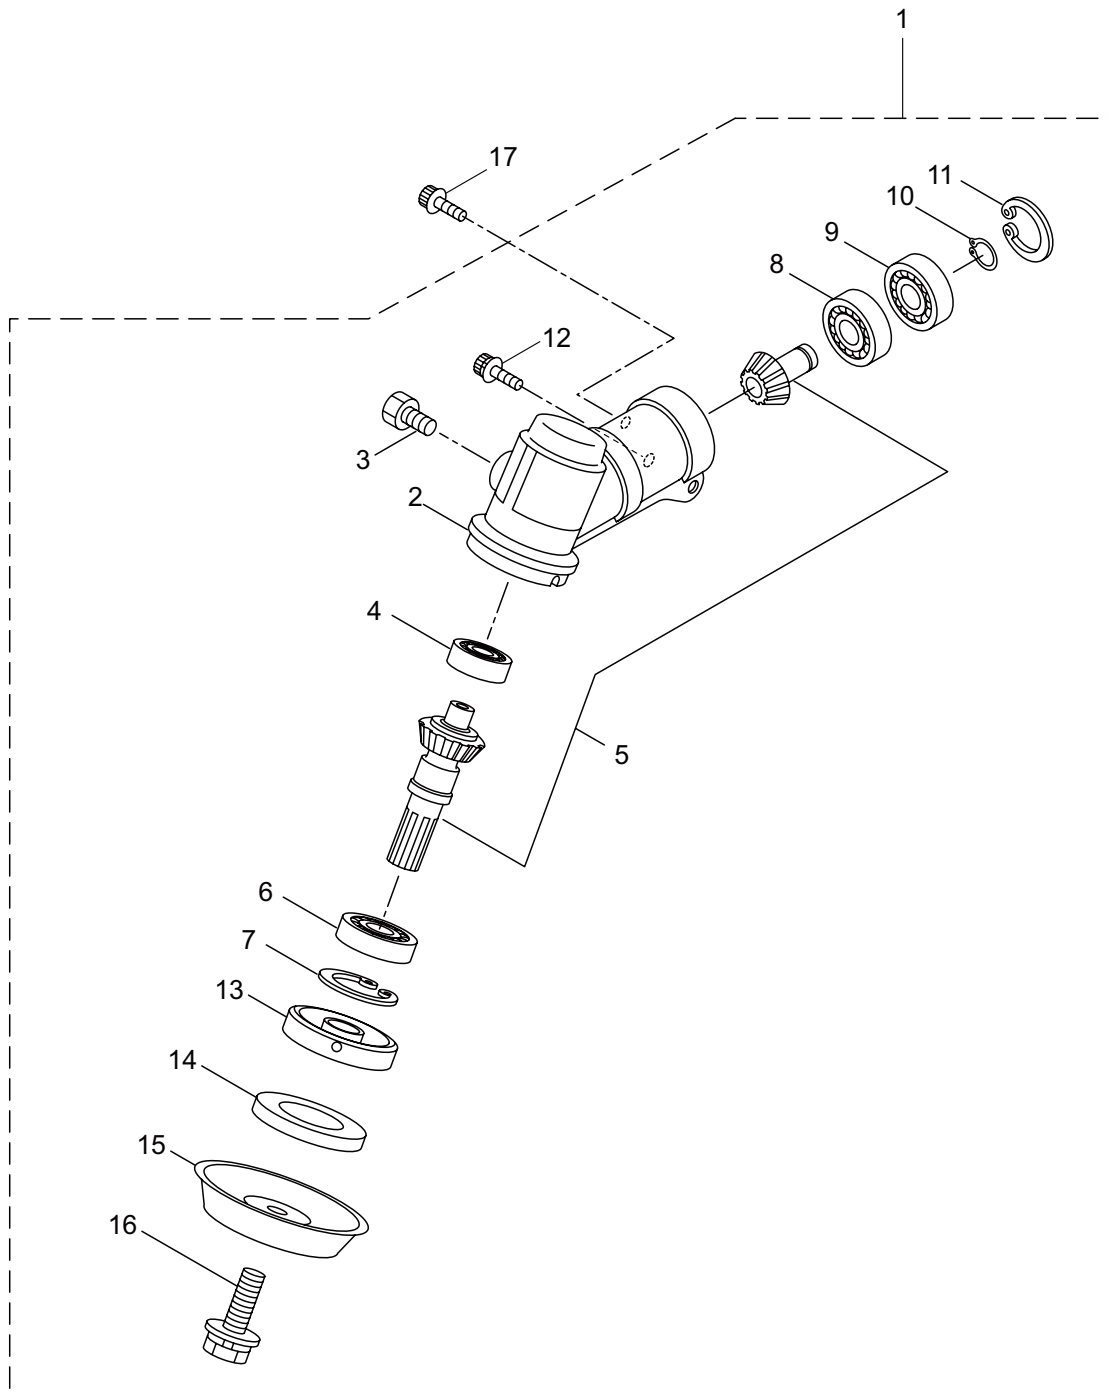

PARTS LIST

MX27E-B

CONTENTS

1. MAIN BODY	1 ~ 2
2. GEARCASE.....	3 ~ 4
3. ENGINE.....	5 ~ 8
4. RECOIL STARTER	9 ~ 10
5. CARBURETOR, FUEL TANK	11 ~ 12
6. ACCESSORIES	13 ~ 14

2020. 04.

MARUYAMA

P/N 524942

1. MX27E-B
MAIN BODY

Ref. No.	Part No.	Part Name	Q'ty	Remarks
1-1	366157	MX27E-B	1	
1-2	227831	Driveshaft Ass'y	1	
1-3	560396	Driveshaft Tube	1	
1-4	012382	Snap Ring	1	H36
1-5	560427	Throttle Trigger	1	
1-6	215533	Hanging Bracket Ass'y	1	Incl.7
1-7	261762	Cap Screw	1	M5x14
1-8	560391	Bracket Ass'y	1	Incl.9-11
1-9	560392	Bracket	1	
1-10	271437	Screw	2	M6x20
1-11	231704	Washer	2	6x13xt1.0
1-12	560240	Label	1	
1-13	560393	Label	1	MX27E
1-14	560394	Label	1	
1-15	215501	Label	1	
1-16	560229	Hanging Strap Ass'y	1	
1-17	560282	Hook	1	
1-18	560316	Loop Handle Ass'y	1	Incl.19-22
1-19	222520	Loop Handle	1	
1-20	213171	Packing	1	
1-21	215608	Cap Screw	4	M5x30x16
1-22	081027	Nut	4	M5
1-23	560420	Safety Cover	1	
1-24	234999	Cover Extension	1	
1-25	230747	String Cutter	1	
1-26	232689	Screw	3	M5x16

2. MX27E-B
GEARCASE

Ref. No.	Part No.	Part Name	Q'ty	Remarks
2-1	231876	Gearcase Ass'y	1	Incl.2-16
2-2	225960	Gearcase	1	
2-3	234109	Bolt	1	M8x8
2-4	227990	Bearing	1	#608
2-5	228416	Gear Set	1	
2-6	227991	Bearing	1	#6001DDU
2-7	055185	Snap Ring	1	H28
2-8	227992	Bearing	1	#609
2-9	227993	Bearing	1	#609Z
2-10	228477	Snap Ring	1	#9
2-11	140270	Snap Ring	1	#24
2-12	261246	Cap Screw	1	M5x25
2-13	212986	Boss Adapter	1	
2-14	140275	Clamping Washer	1	
2-15	215547	Stabilizer	1	
2-16	215610	Bolt	1	M8x22,Counterclockwise
2-17	261233	Cap Screw	1	M5x12