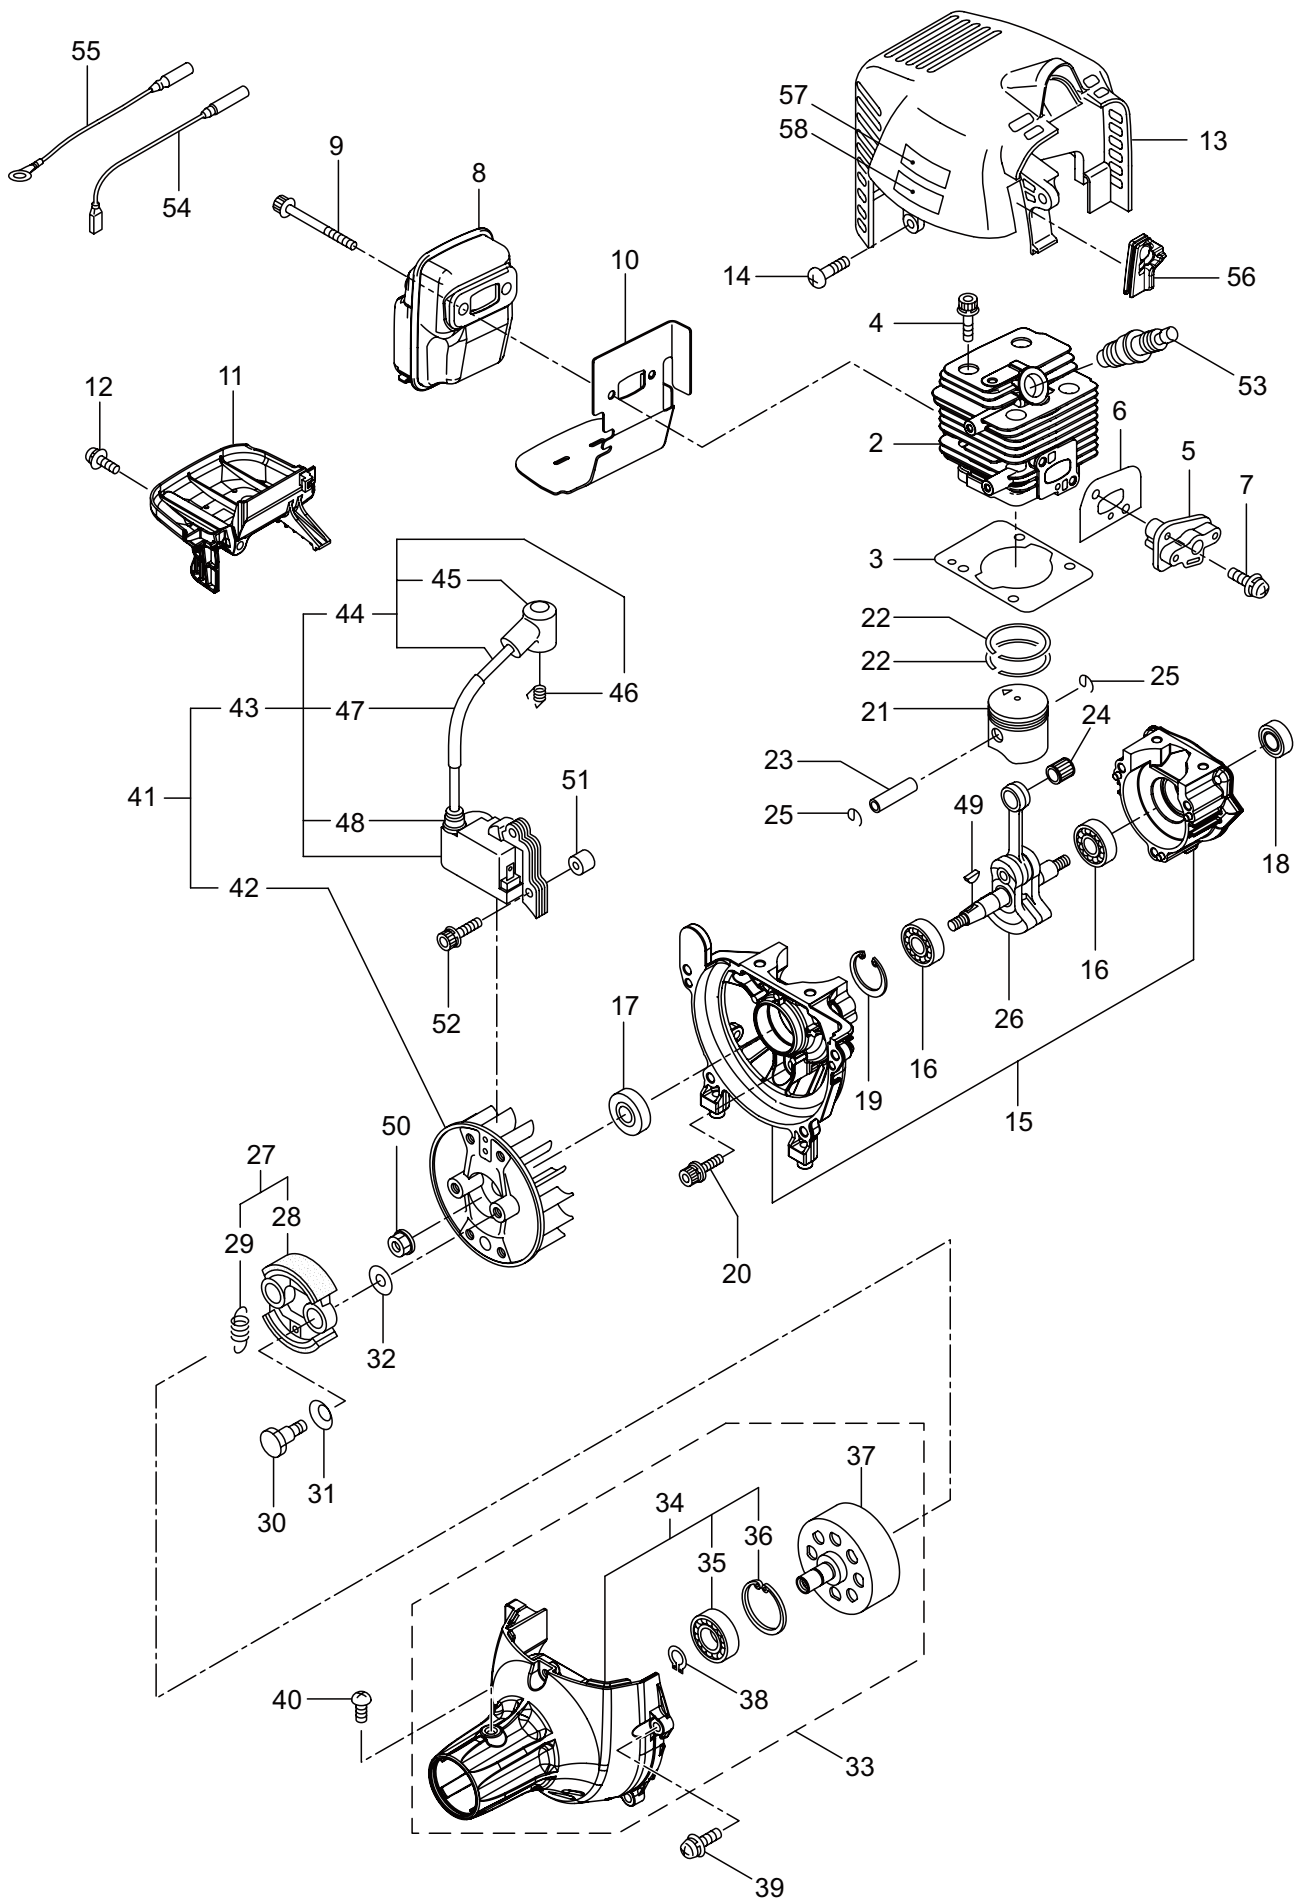

Ref. No.	Part No.	Part Name	Q'ty	Remarks
1-1	366157	MX27E-B	1	
1-2	227831	Driveshaft Ass'y	1	
1-3	560396	Driveshaft Tube	1	
1-4	012382	Snap Ring	1	H36
1-5	560427	Throttle Trigger	1	
1-6	215533	Hanging Bracket Ass'y	1	Incl.7
1-7	261762	Cap Screw	1	M5x14
1-8	560391	Bracket Ass'y	1	Incl.9-11
1-9	560392	Bracket	1	
1-10	271437	Screw	2	M6x20
1-11	231704	Washer	2	6x13xt1.0
1-12	560240	Label	1	
1-13	560393	Label	1	MX27E
1-14	560394	Label	1	
1-15	215501	Label	1	
1-16	560229	Hanging Strap Ass'y	1	
1-17	560282	Hook	1	
1-18	560316	Loop Handle Ass'y	1	Incl.19-22
1-19	222520	Loop Handle	1	
1-20	213171	Packing	1	
1-21	215608	Cap Screw	4	M5x30x16
1-22	081027	Nut	4	M5
1-23	560420	Safety Cover	1	
1-24	234999	Cover Extension	1	
1-25	230747	String Cutter	1	
1-26	232689	Screw	3	M5x16

2. MX27E-B
GEARCASE

Ref. No.	Part No.	Part Name	Q'ty	Remarks
2-1	231876	Gearcase Ass'y	1	Incl.2-16
2-2	225960	Gearcase	1	
2-3	234109	Bolt	1	M8x8
2-4	227990	Bearing	1	#608
2-5	228416	Gear Set	1	
2-6	227991	Bearing	1	#6001DDU
2-7	055185	Snap Ring	1	H28
2-8	227992	Bearing	1	#609
2-9	227993	Bearing	1	#609Z
2-10	228477	Snap Ring	1	#9
2-11	140270	Snap Ring	1	#24
2-12	261246	Cap Screw	1	M5x25
2-13	212986	Boss Adapter	1	
2-14	140275	Clamping Washer	1	
2-15	215547	Stabilizer	1	
2-16	215610	Bolt	1	M8x22,Counterclockwise
2-17	261233	Cap Screw	1	M5x12

3. MX27E-B ENGINE

Ref. No.	Part No.	Part Name	Q'ty	Remarks
3-46	278756	Connector	1	
3-47	278754	Insulator	1	
3-48	278752	Cap	1	
3-49	261076	Woodruff Key	1	3x10
3-50	261417	Nut,Rotor	1	M8
3-51	280381	Spacer	2	
3-52	261256	Cap Screw	2	M4x25
3-53	288264	Spark Plug	1	BPMR8Y
3-54	263804	Lead	1	
3-55	284541	Wire,Lead	1	
3-56	246078	Grommet	1	
3-57	563192	Label	1	
3-58	563608	Label	1	TOKYO JAPAN