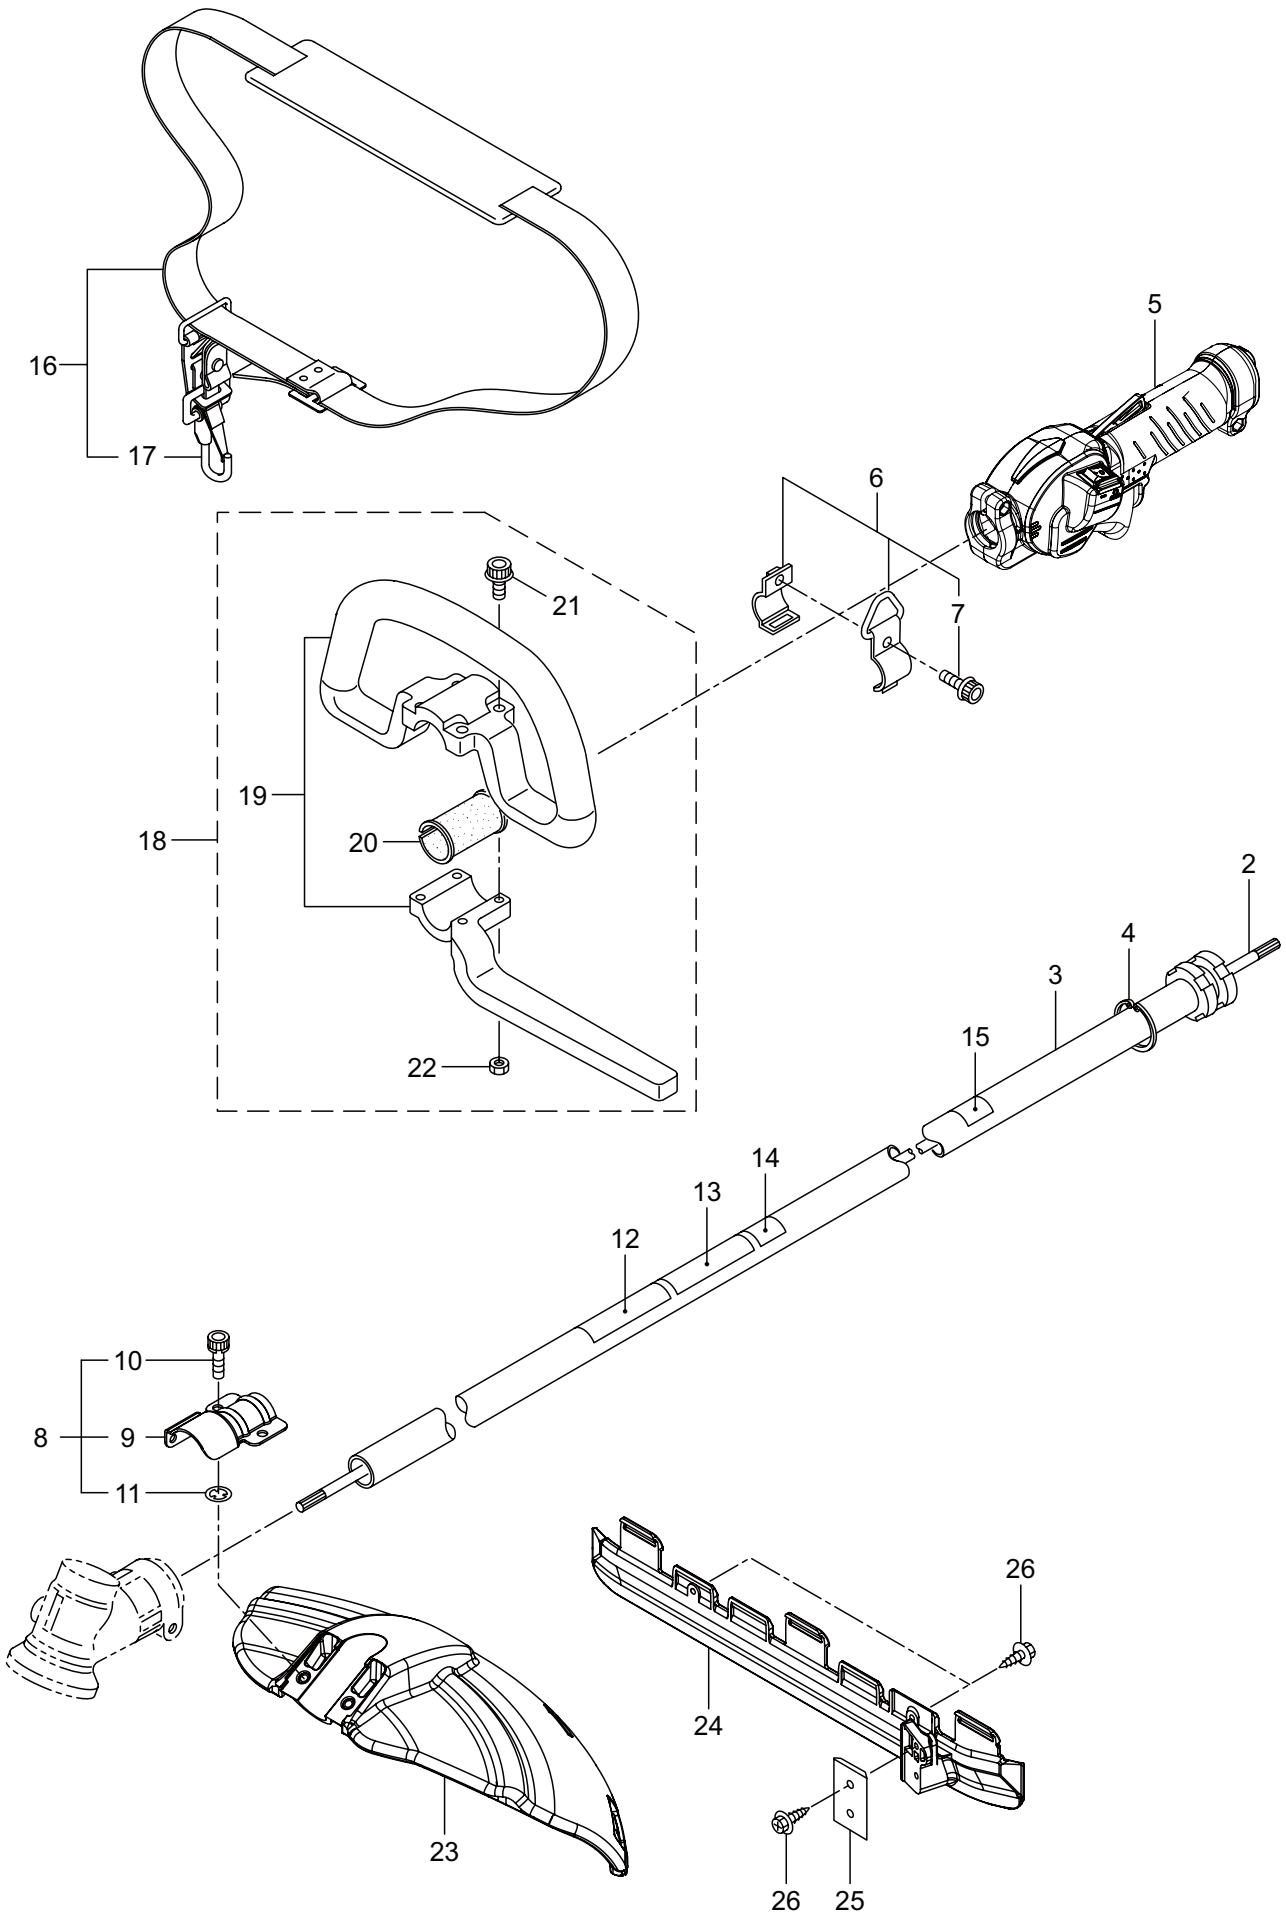

PARTS LIST

MX27E-B

CONTENTS

1. MAIN BODY	1 ~ 2
2. GEARCASE.....	3 ~ 4
3. ENGINE.....	5 ~ 8
4. RECOIL STARTER	9 ~ 10
5. CARBURETOR, FUEL TANK	11 ~ 12
6. ACCESSORIES	13 ~ 14

2020. 04.

MARUYAMA

P/N 524942

1. MX27E-B
MAIN BODY

Ref. No.	Part No.	Part Name	Q'ty	Remarks
1-1	366157	MX27E-B	1	
1-2	227831	Driveshaft Ass'y	1	
1-3	560396	Driveshaft Tube	1	
1-4	012382	Snap Ring	1	H36
1-5	560427	Throttle Trigger	1	
1-6	215533	Hanging Bracket Ass'y	1	Incl.7
1-7	261762	Cap Screw	1	M5x14
1-8	560391	Bracket Ass'y	1	Incl.9-11
1-9	560392	Bracket	1	
1-10	271437	Screw	2	M6x20
1-11	231704	Washer	2	6x13xt1.0
1-12	560240	Label	1	
1-13	560393	Label	1	MX27E
1-14	560394	Label	1	
1-15	215501	Label	1	
1-16	560229	Hanging Strap Ass'y	1	
1-17	560282	Hook	1	
1-18	560316	Loop Handle Ass'y	1	Incl.19-22
1-19	222520	Loop Handle	1	
1-20	213171	Packing	1	
1-21	215608	Cap Screw	4	M5x30x16
1-22	081027	Nut	4	M5
1-23	560420	Safety Cover	1	
1-24	234999	Cover Extension	1	
1-25	230747	String Cutter	1	
1-26	232689	Screw	3	M5x16

2. MX27E-B
GEARCASE

Ref. No.	Part No.	Part Name	Q'ty	Remarks
2-1	231876	Gearcase Ass'y	1	Incl.2-16
2-2	225960	Gearcase	1	
2-3	234109	Bolt	1	M8x8
2-4	227990	Bearing	1	#608
2-5	228416	Gear Set	1	
2-6	227991	Bearing	1	#6001DDU
2-7	055185	Snap Ring	1	H28
2-8	227992	Bearing	1	#609
2-9	227993	Bearing	1	#609Z
2-10	228477	Snap Ring	1	#9
2-11	140270	Snap Ring	1	#24
2-12	261246	Cap Screw	1	M5x25
2-13	212986	Boss Adapter	1	
2-14	140275	Clamping Washer	1	
2-15	215547	Stabilizer	1	
2-16	215610	Bolt	1	M8x22,Counterclockwise
2-17	261233	Cap Screw	1	M5x12