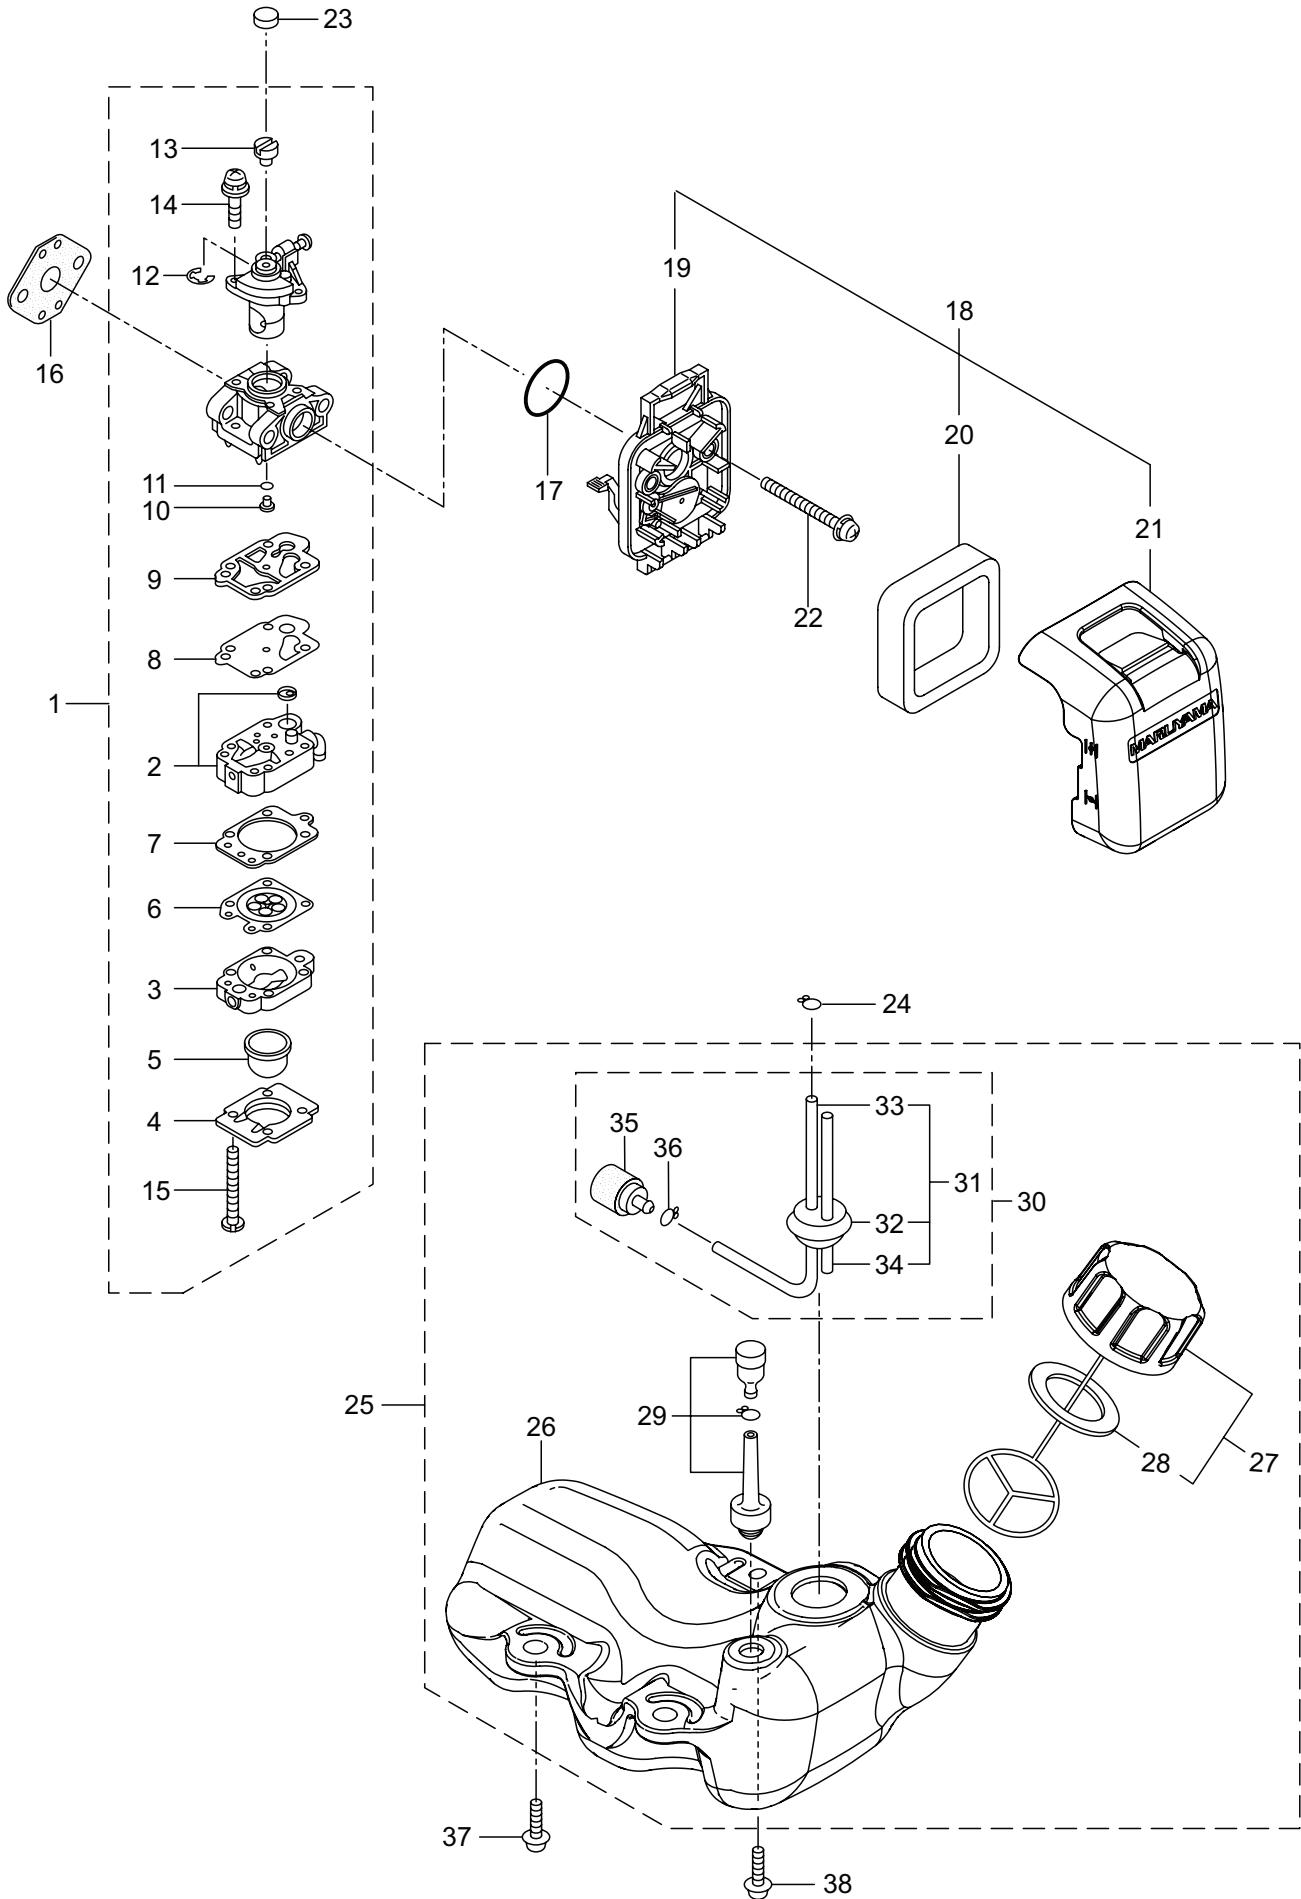

5. MX27E-B
CARBURETOR, FUEL TANK

Ref. No.	Part No.	Part Name	Q'ty	Remarks
5-1	276323	Carburetor Ass'y	1	Incl.2-15 New gasket required
5-2	281597	Pump Body	1	
5-3	262991	Purge Body	1	
5-4	262992	Cover Plate	1	
5-5	261874	Primer Bulb	1	
5-6	283905	Diaphragm, Meterring	1	
5-7	262993	Gasket	1	
5-8	262994	Diaphragm,Fuel Pump	1	
5-9	282576	Gasket	1	
5-10	289396	Main Jet	1	
5-11	261871	O-Ring	1	
5-12	261876	E-Ring	1	
5-13	261658	Swivel	1	
5-14	264682	Screw	2	
5-15	262996	Screw	4	
5-16	261864	Gasket	1	
5-17	264691	O-Ring	1	
5-18	563416	Cleaner Ass'y	1	Incl.19-22
5-19	265576	Housing	1	
5-20	264695	Filter	1	
5-21	277553	Cleaner Cover	1	
5-22	269834	Screw	2	
5-23	280020	Swivel Ring	1	
5-24	563014	Clip	1	
5-25	563400	Fuel Tank Ass'y	1	Incl.26-36
5-26	563101	Fuel Tank	1	
5-27	275306	Fuel Tank Cap Ass'y	1	Incl.28
5-28	274875	Gasket	1	
5-29	563262	Breather Ass'y	1	
5-30	563232	Fuel Pipe Pick-up Ass'y	1	Incl.31-36
5-31	563233	Fuel Pipe Ass'y	1	Incl.32-34
5-32	288192	Grommet	1	
5-33	261690	Fuel Pipe	1	160L
5-34	288194	Return Pipe	1	3x6x85
5-35	277887	Filter Ass'y	1	
5-36	563014	Clip	1	
5-37	269828	Screw	2	M5x16
5-38	281208	Screw	1	M5x16