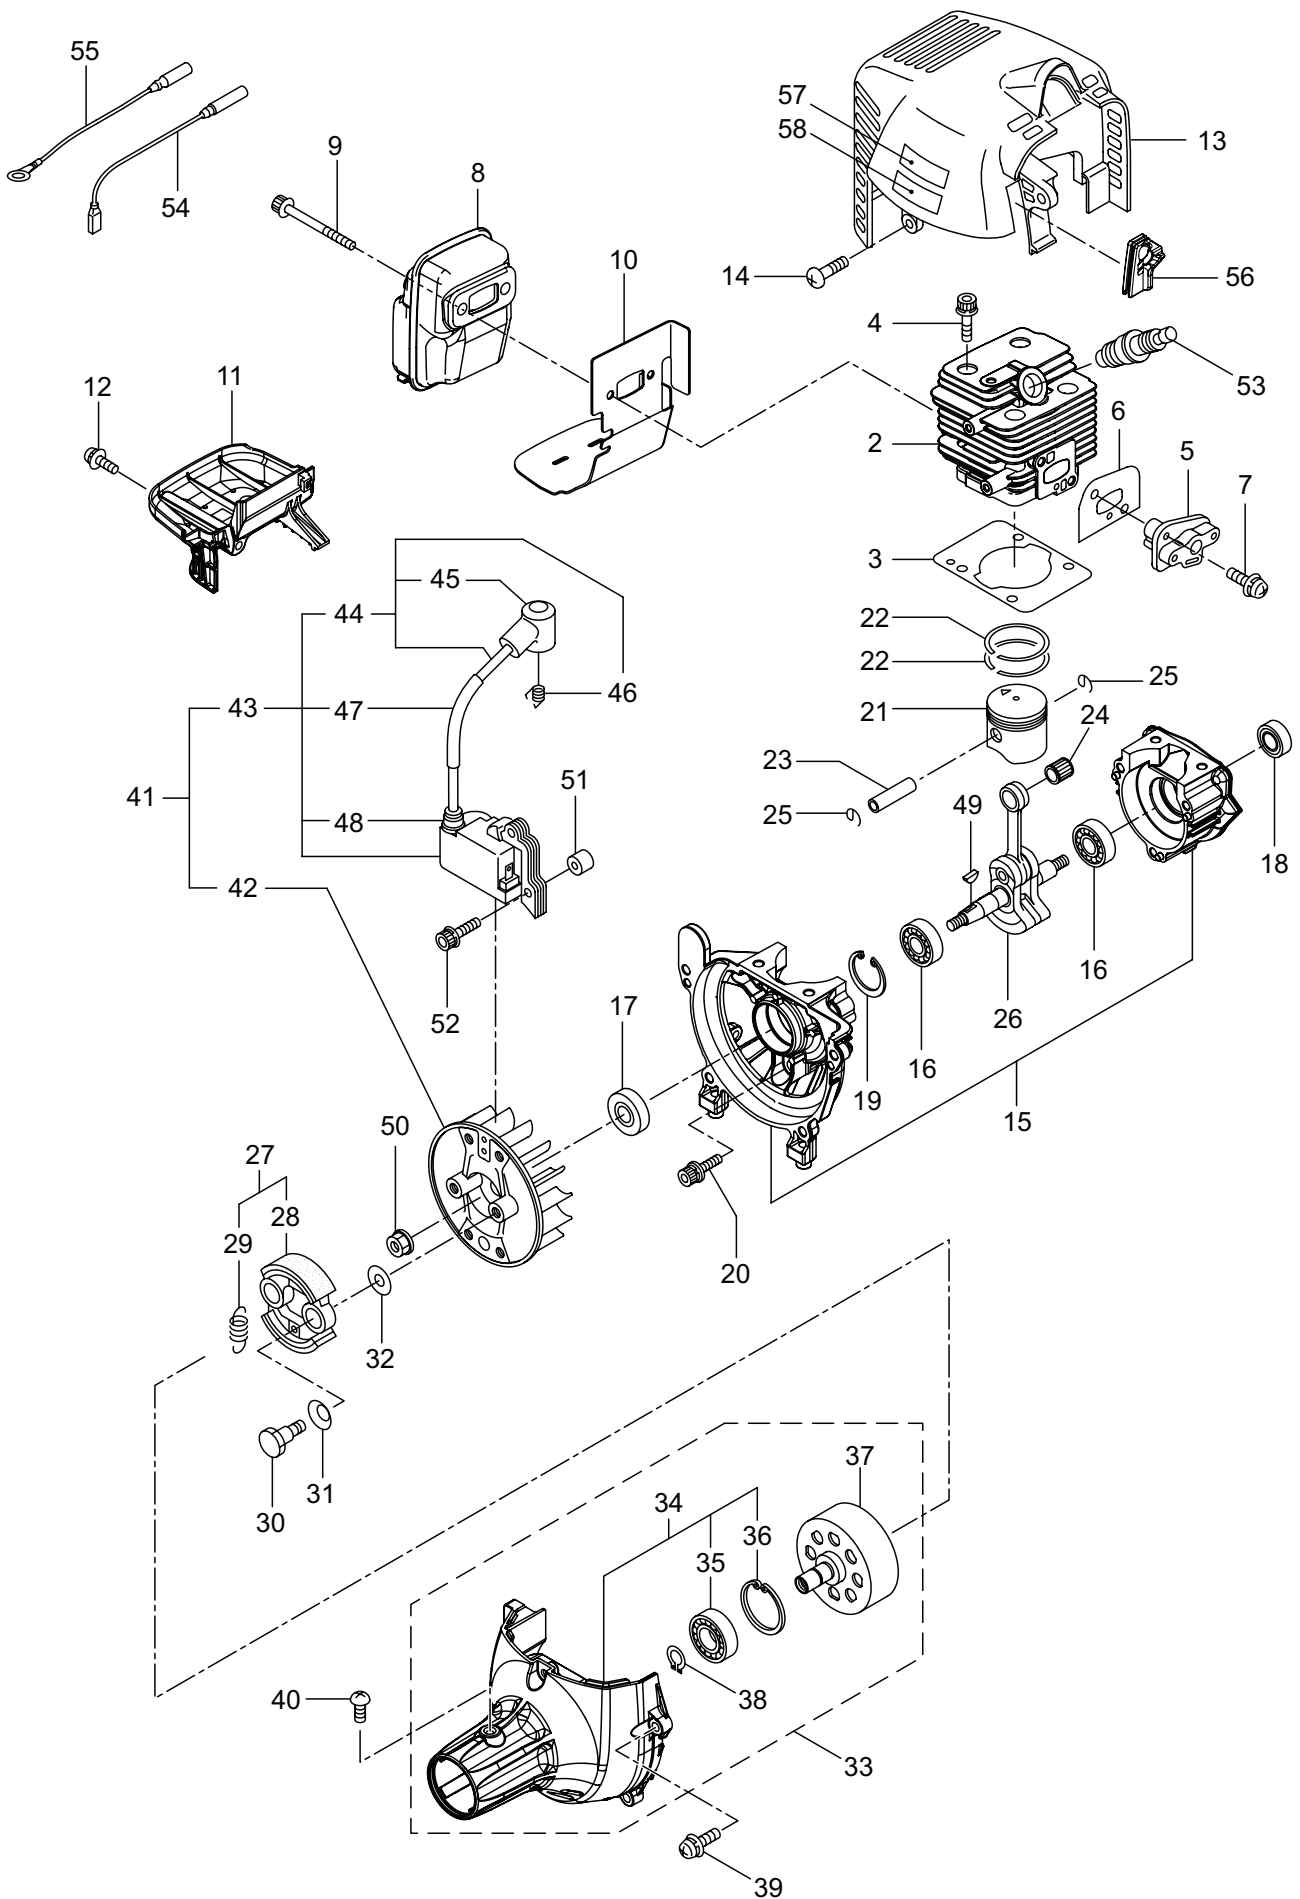

3. MX27EH-B ENGINE

Ref. No.	Part No.	Part Name	Q'ty	Remarks
3-46	278756	Connector	1	
3-47	278754	Insulator	1	
3-48	278752	Cap	1	
3-49	261076	Woodruff Key	1	3x10
3-50	261417	Nut,Rotor	1	M8
3-51	280381	Spacer	2	
3-52	261256	Cap Screw	2	M4x25
3-53	288264	Spark Plug	1	BPMR8Y
3-54	263804	Lead	1	
3-55	284541	Wire,Lead	1	
3-56	246078	Grommet	1	
3-57	563192	Label	1	
3-58	563608	Label	1	TOKYO JAPAN