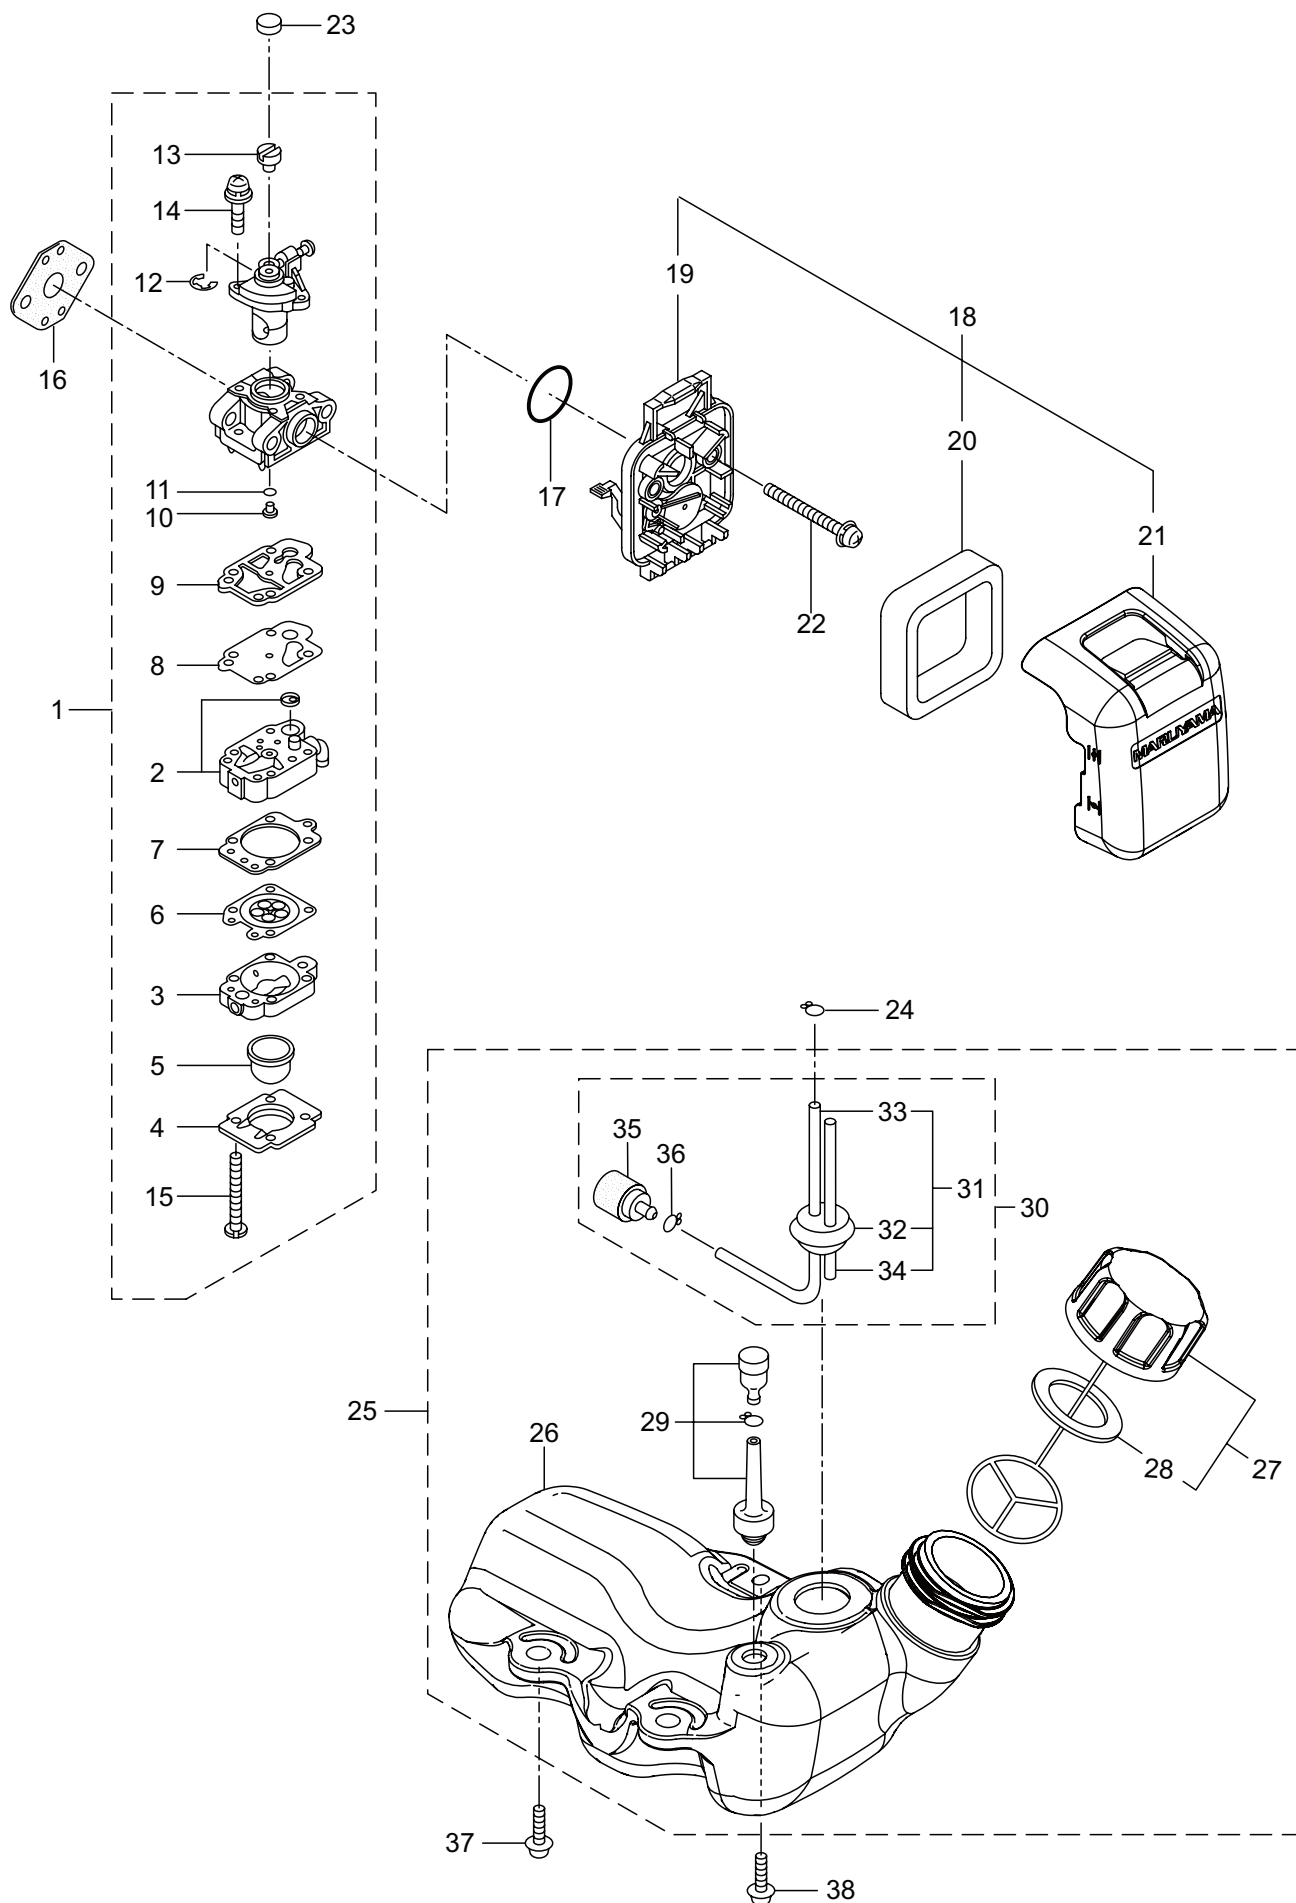

5. MX27EH-B
CARBURETOR, FUEL TANK

Ref. No.	Part No.	Part Name	Q'ty	Remarks
5-1	276323	Carburetor Ass'y	1	Incl.2-15 New gasket required
5-2	281597	Pump Body	1	
5-3	262991	Purge Body	1	
5-4	262992	Cover Plate	1	
5-5	261874	Primer Bulb	1	
5-6	283905	Diaphragm, Meterring	1	
5-7	262993	Gasket	1	
5-8	262994	Diaphragm,Fuel Pump	1	
5-9	282576	Gasket	1	
5-10	289396	Main Jet	1	
5-11	261871	O-Ring	1	
5-12	261876	E-Ring	1	
5-13	261658	Swivel	1	
5-14	264682	Screw	2	
5-15	262996	Screw	4	
5-16	261864	Gasket	1	
5-17	264691	O-Ring	1	
5-18	563416	Cleaner Ass'y	1	Incl.19-22
5-19	265576	Housing	1	
5-20	264695	Filter	1	
5-21	277553	Cleaner Cover	1	
5-22	269834	Screw	2	
5-23	280020	Swivel Ring	1	
5-24	563014	Clip	1	
5-25	563400	Fuel Tank Ass'y	1	Incl.26-36
5-26	563101	Fuel Tank	1	
5-27	275306	Fuel Tank Cap Ass'y	1	Incl.28
5-28	274875	Gasket	1	
5-29	563262	Breather Ass'y	1	
5-30	563232	Fuel Pipe Pick-up Ass'y	1	Incl.31-36
5-31	563233	Fuel Pipe Ass'y	1	Incl.32-34
5-32	288192	Grommet	1	
5-33	261690	Fuel Pipe	1	160L
5-34	288194	Return Pipe	1	3x6x85
5-35	277887	Filter Ass'y	1	
5-36	563014	Clip	1	
5-37	269828	Screw	2	M5x16
5-38	281208	Screw	1	M5x16