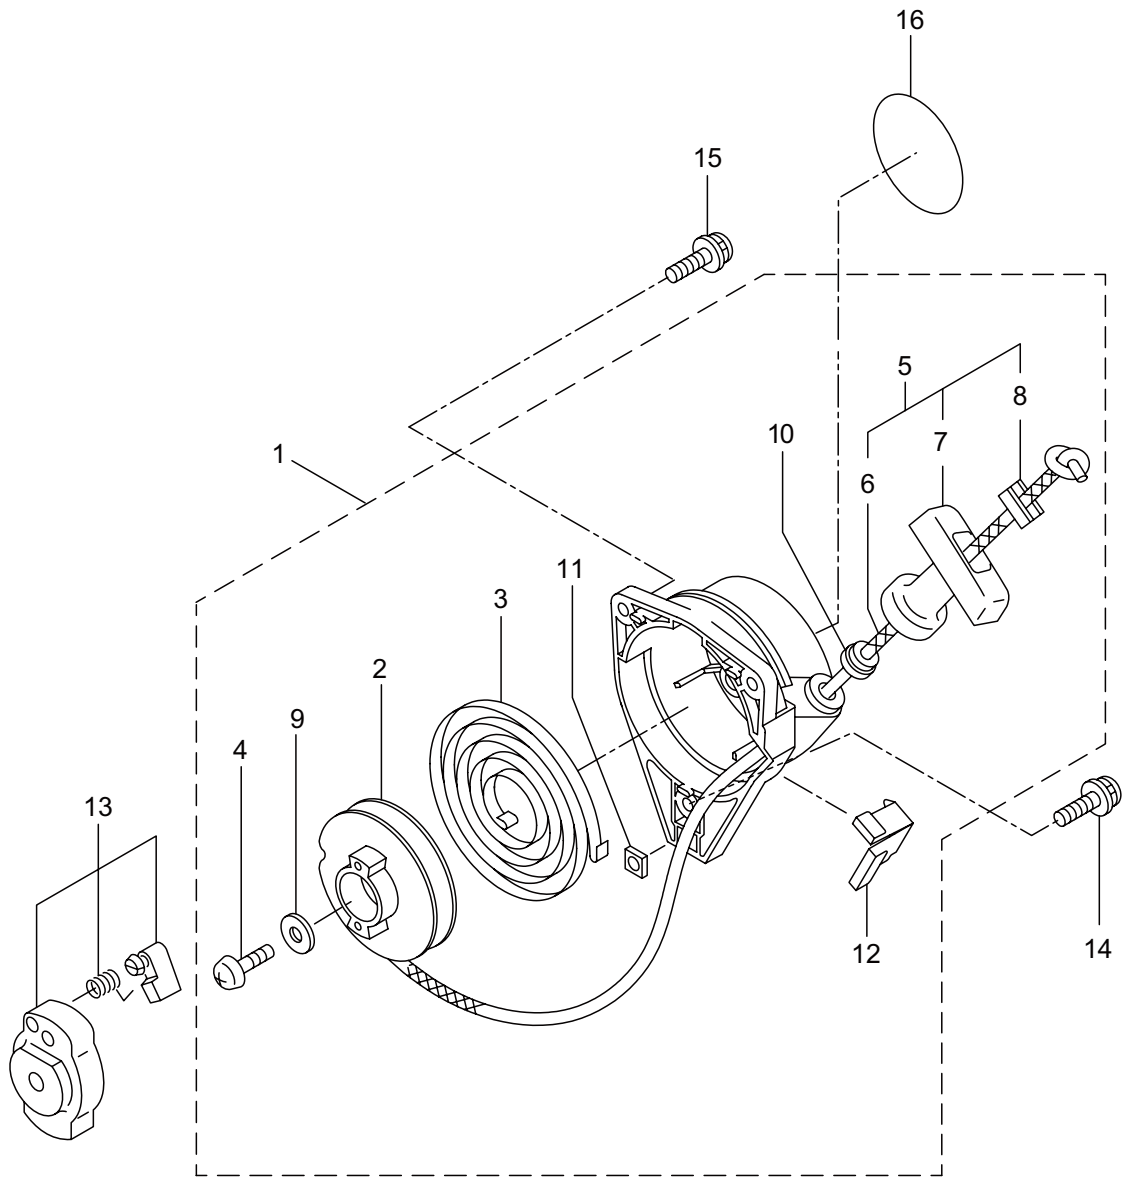

4. MX27EH-B
RECOIL STARTER

Ref. No.	Part No.	Part Name	Q'ty	Remarks
4-1	273093	Recoil Ass'y	1	Incl.2-12
4-2	280492	Reel	1	
4-3	287421	Spiral Spring	1	
4-4	280494	Screw	1	
4-5	280495	Starter Rope Ass'y	1	Incl.6-8
4-6	283616	Starter Rope	1	
4-7	280497	Starter Grip	1	
4-8	280550	Stopper	1	
4-9	280547	Washer	1	
4-10	280548	Collar	1	
4-11	269423	Nut	1	
4-12	288500	Plate	1	
4-13	287399	Stater Pulley Ass'y	1	
4-14	269833	Screw	1	M4x16
4-15	280489	Screw	2	M4x20
4-16	563548	Label	1	EE262