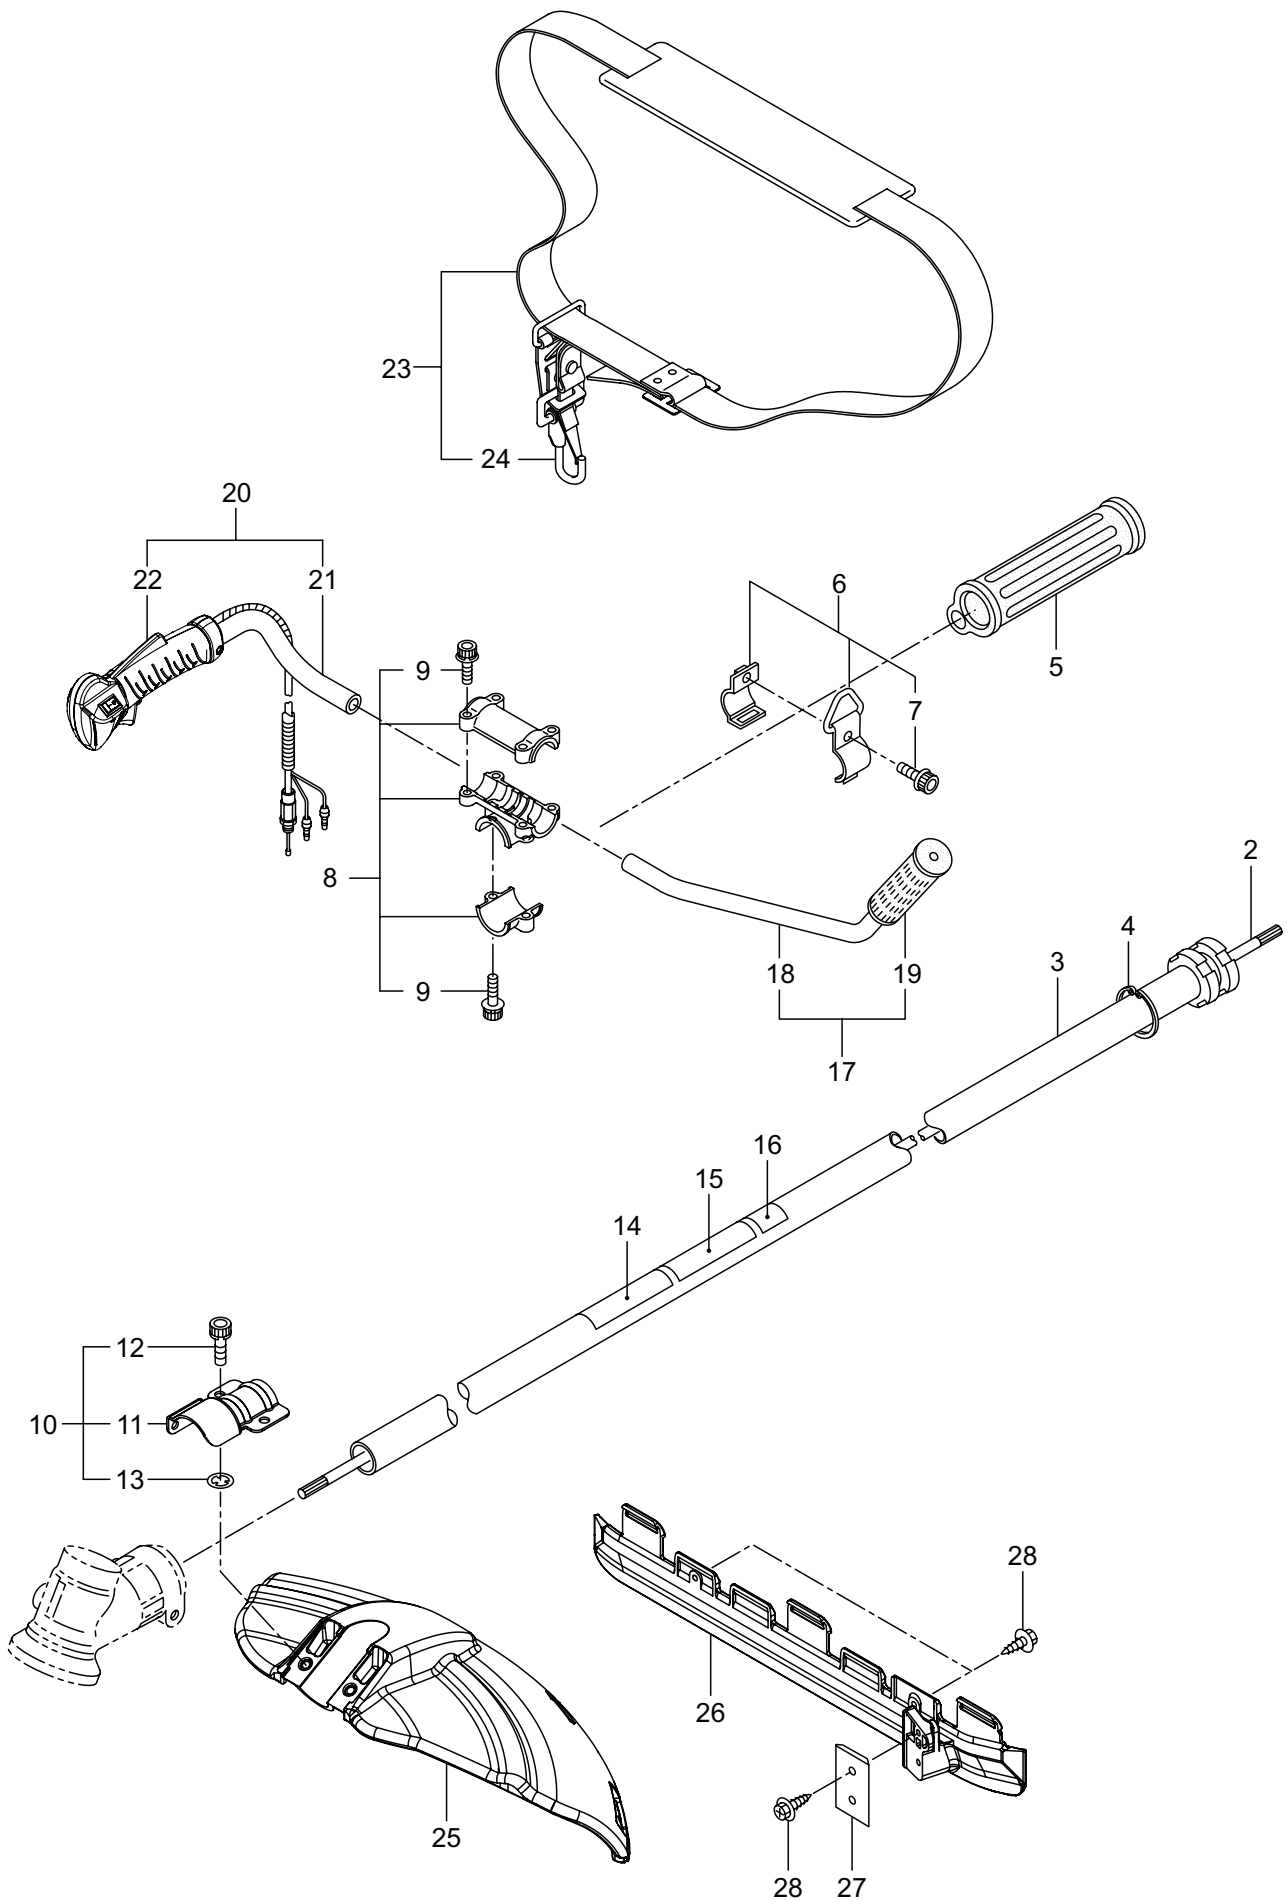

### CONTENTS

1. MAIN BODY .....	1 ~ 2
2. GEARCASE.....	3 ~ 4
3. ENGINE.....	5 ~ 8
4. RECOIL STARTER .....	9 ~ 10
5. CARBURETOR, FUEL TANK .....	11 ~ 12
6. ACCESSORIES .....	13 ~ 14

2020. 04.

P/N 524943

1. MX27EH-B  
MAIN BODY

Ref. No.	Part No.	Part Name	Q'ty	Remarks
1-1	366158	MX27EH-B	1	
1-2	227831	Driveshaft Ass'y	1	
1-3	560396	Driveshaft Tube	1	
1-4	012382	Snap Ring	1	H36
1-5	560385	Shaft Grip	1	
1-6	215533	Hanging Bracket Ass'y	1	Incl.7
1-7	261762	Cap Screw	1	M5x14
1-8	560408	Bracket Ass'y	1	Incl.9
1-9	261246	Cap Screw	6	M5x25
1-10	560391	Bracket Ass'y	1	Incl.11-13
1-11	560392	Bracket	1	
1-12	271437	Screw	2	M6x20
1-13	231704	Washer	2	6x13xt1.0
1-14	560240	Label	1	
1-15	560395	Label	1	MX27EH
1-16	560394	Label	1	
1-17	560397	Handle Ass'y-Left	1	Incl.18,19
1-18	560310	Handle	1	
1-19	226512	Grip	1	
1-20	560415	Handle Ass'y-Right	1	Incl.21,22
1-21	560311	Handle	1	
1-22	560428	Throttle Trigger	1	
1-23	560229	Hanging Strap Ass'y	1	Incl.24
1-24	560282	Hook	1	
1-25	560420	Safety Cover	1	
1-26	234999	Cover Extension	1	
1-27	230747	String Cutter	1	
1-28	232689	Screw	3	M5x16

2. MX27EH-B  
GEARCASE

Ref. No.	Part No.	Part Name	Q'ty	Remarks
2-1	231876	Gearcase Ass'y	1	Incl.2-16
2-2	225960	Gearcase	1	
2-3	234109	Bolt	1	M8x8
2-4	227990	Bearing	1	#608
2-5	228416	Gear Set	1	
2-6	227991	Bearing	1	#6001DDU
2-7	055185	Snap Ring	1	H28
2-8	227992	Bearing	1	#609
2-9	227993	Bearing	1	#609Z
2-10	228477	Snap Ring	1	#9
2-11	140270	Snap Ring	1	#24
2-12	261246	Cap Screw	1	M5x25
2-13	212986	Boss Adapter	1	
2-14	140275	Clamping Washer	1	
2-15	215547	Stabilizer	1	
2-16	215610	Bolt	1	M8x22,Counterclockwise
2-17	261233	Cap Screw	1	M5x12