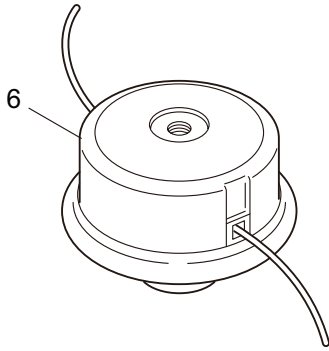

6. MX27EH-B
ACCESSORIES

Ref. No.	Part No.	Part Name	Q'ty	Remarks
6-1	210418	Box Spanner	1	13x19x(+)
6-2	022865	Double-ended Wrench	1	8x10
6-3	219431	Wrench	1	3mm
6-4	219432	Wrench	1	4mm
6-5	219433	Wrench	1	5mm
6-6	232226	Semi-Auto Head (L)	1	
6-7	210179	Mowing Blade	1	230x4
6-8	560321	Blade Cover	1	
6-9	560773	Instruction Manual	1	
6-10	524943	Parts List	1	MX27EH-B
6-11	560251	Colgate Tube	1	60L
6-12	685048	Band	1	CV-150B