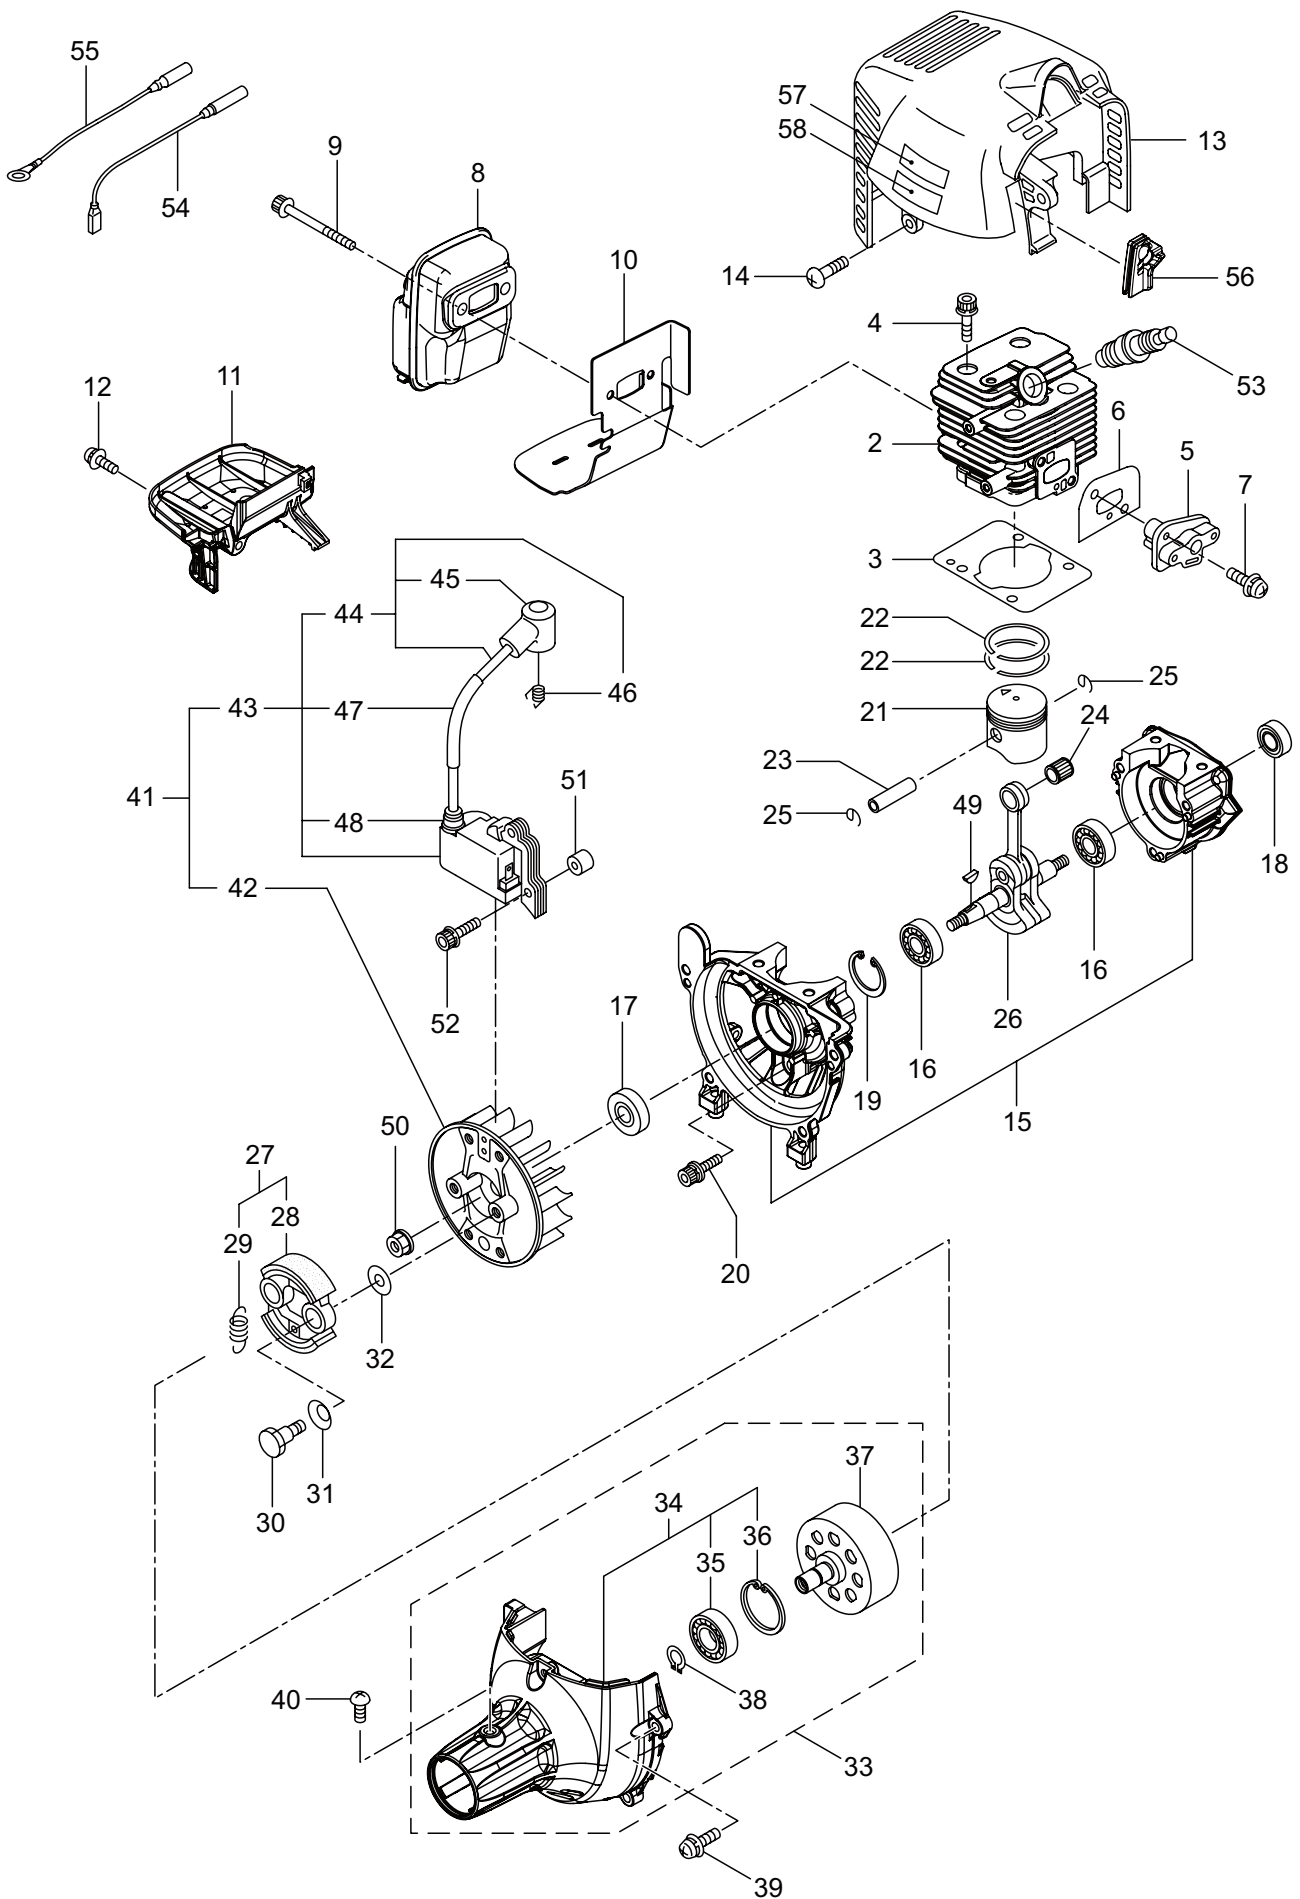

3. MX27EH-B ENGINE

Ref. No.	Part No.	Part Name	Q'ty	Remarks
3-1	875277	Engine	1	EE262TH/01
3-2	273153	Cylinder	1	
3-3	282330	Gasket	1	
3-4	261250	Cap Screw	4	M5x20
3-5	282579	Insulator	1	
3-6	267049	Gasket	1	
3-7	269826	Screw	2	M5x25
3-8	276315	Muffler Ass'y	1	
3-9	266402	Cap Screw	2	M5x55
3-10	273147	Gasket	1	
3-11	246083	Under Cover	1	
3-12	269827	Screw	1	M5x16
3-13	276319	Top Cover	1	
3-14	246082	Screw	1	M4x12
3-15	273673	Crankcase	1	
3-16	280488	Bearing	2	PPL 6001
3-17	563633	Oil Seal	1	
3-18	563632	Oil Seal	1	
3-19	563635	Snap Ring	1	H28
3-20	261612	Cap Screw	3	M5x30
3-21	273155	Piston	1	
3-22	261496	Piston Ring	2	(2)Required
3-23	261497	Piston Pin	1	
3-24	261037	Bearing,Needle	1	KBK8x11x11.8x1
3-25	261576	Clip,Piston	2	
3-26	277939	Crankshaft/Conn.Rod Ass'y	1	
3-27	280375	Clutch Ass'y	1	Incl.28,29
3-28	280407	Clutch Shoe	2	
3-29	264889	Spring,Clutch	1	
3-30	264505	Bolt	2	
3-31	261777	Wave Washer	2	
3-32	261189	Washer	2	6x16.5x11.2
3-33	563556	Fan Cover Ass'y	1	Incl.34-38
3-34	563557	Fan Cover Comp	1	Incl.35,36
3-35	269124	Bearing	1	6200ZZ C3
3-36	013825	Snap Ring	1	#30
3-37	289727	Clutch Drum	1	
3-38	563065	Snap Ring	1	#10
3-39	269831	Screw	4	M5x20
3-40	246081	Screw	1	M5x18
3-41	563535	Magneto Ass'y	1	Incl.42-48
3-42	277797	Rotor/Fan	1	
3-43	277798	Ignition Coil Ass'y	1	Incl.44-48
3-44	279577	Spark Plug Wire Ass'y	1	Incl.45,46
3-45	278755	Plug Cap	1