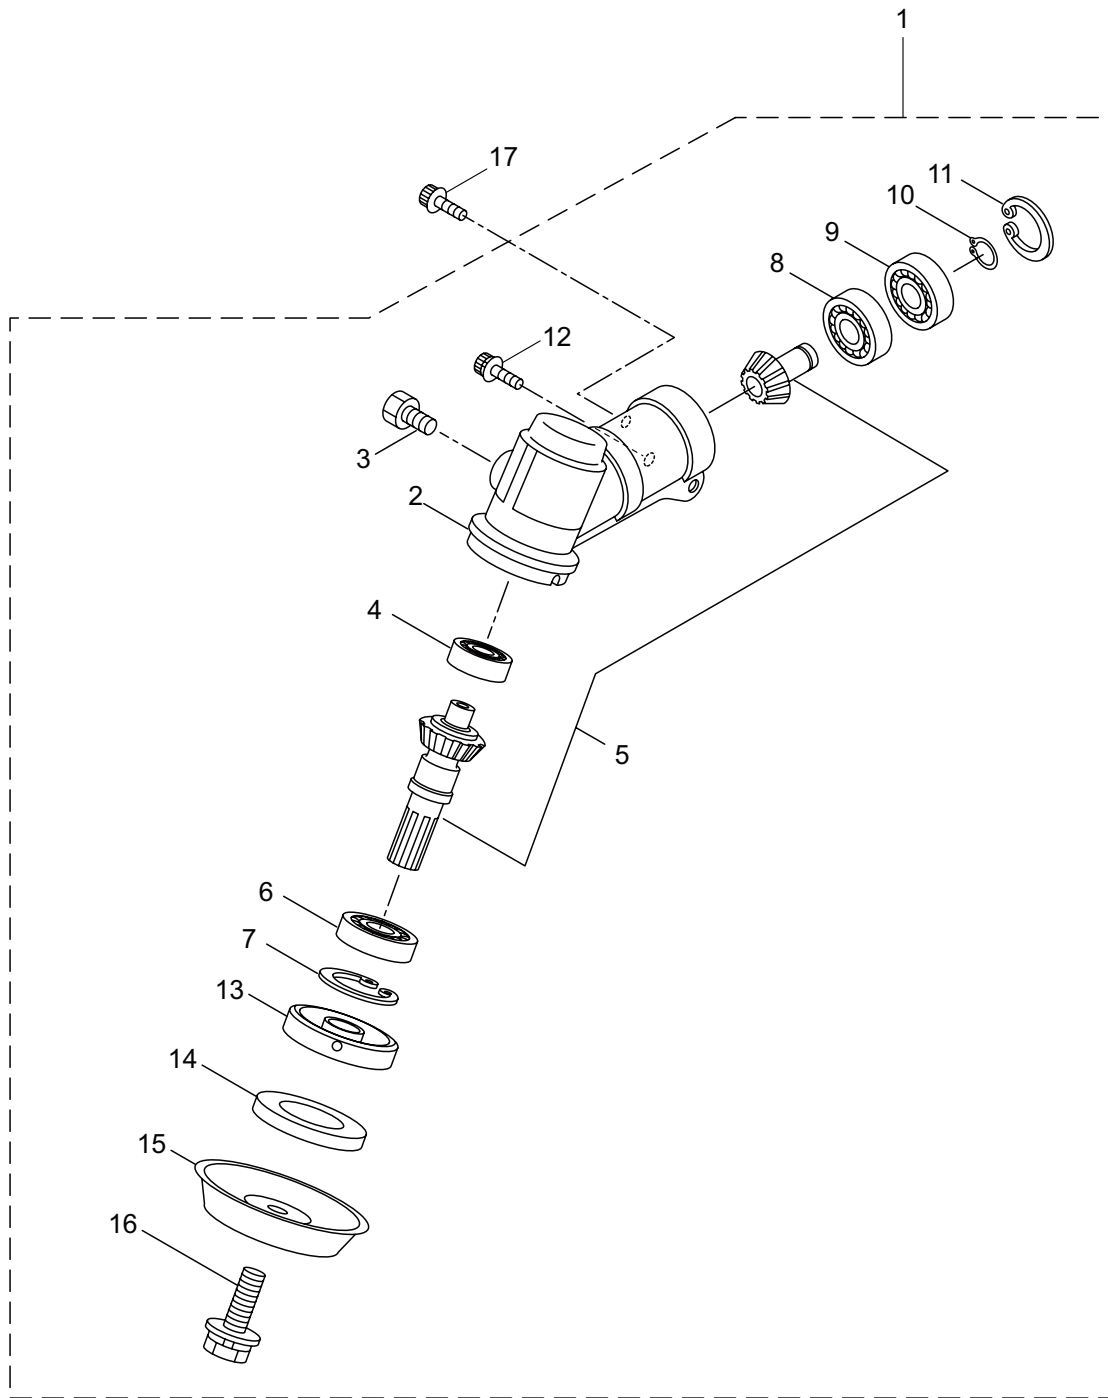

### CONTENTS

1. MAIN BODY .....	1 ~ 2
2. GEARCASE.....	3 ~ 4
3. ENGINE.....	5 ~ 8
4. RECOIL STARTER .....	9 ~ 10
5. CARBURETOR, FUEL TANK .....	11 ~ 12
6. ACCESSORIES .....	13 ~ 14

2020. 04.

P/N 524943

1. MX27EH-B  
MAIN BODY

Ref. No.	Part No.	Part Name	Q'ty	Remarks
1-1	366158	MX27EH-B	1	
1-2	227831	Driveshaft Ass'y	1	
1-3	560396	Driveshaft Tube	1	
1-4	012382	Snap Ring	1	H36
1-5	560385	Shaft Grip	1	
1-6	215533	Hanging Bracket Ass'y	1	Incl.7
1-7	261762	Cap Screw	1	M5x14
1-8	560408	Bracket Ass'y	1	Incl.9
1-9	261246	Cap Screw	6	M5x25
1-10	560391	Bracket Ass'y	1	Incl.11-13
1-11	560392	Bracket	1	
1-12	271437	Screw	2	M6x20
1-13	231704	Washer	2	6x13xt1.0
1-14	560240	Label	1	
1-15	560395	Label	1	MX27EH
1-16	560394	Label	1	
1-17	560397	Handle Ass'y-Left	1	Incl.18,19
1-18	560310	Handle	1	
1-19	226512	Grip	1	
1-20	560415	Handle Ass'y-Right	1	Incl.21,22
1-21	560311	Handle	1	
1-22	560428	Throttle Trigger	1	
1-23	560229	Hanging Strap Ass'y	1	Incl.24
1-24	560282	Hook	1	
1-25	560420	Safety Cover	1	
1-26	234999	Cover Extension	1	
1-27	230747	String Cutter	1	
1-28	232689	Screw	3	M5x16

2. MX27EH-B  
GEARCASE

Ref. No.	Part No.	Part Name	Q'ty	Remarks
2-1	231876	Gearcase Ass'y	1	Incl.2-16
2-2	225960	Gearcase	1	
2-3	234109	Bolt	1	M8x8
2-4	227990	Bearing	1	#608
2-5	228416	Gear Set	1	
2-6	227991	Bearing	1	#6001DDU
2-7	055185	Snap Ring	1	H28
2-8	227992	Bearing	1	#609
2-9	227993	Bearing	1	#609Z
2-10	228477	Snap Ring	1	#9
2-11	140270	Snap Ring	1	#24
2-12	261246	Cap Screw	1	M5x25
2-13	212986	Boss Adapter	1	
2-14	140275	Clamping Washer	1	
2-15	215547	Stabilizer	1	
2-16	215610	Bolt	1	M8x22,Counterclockwise
2-17	261233	Cap Screw	1	M5x12