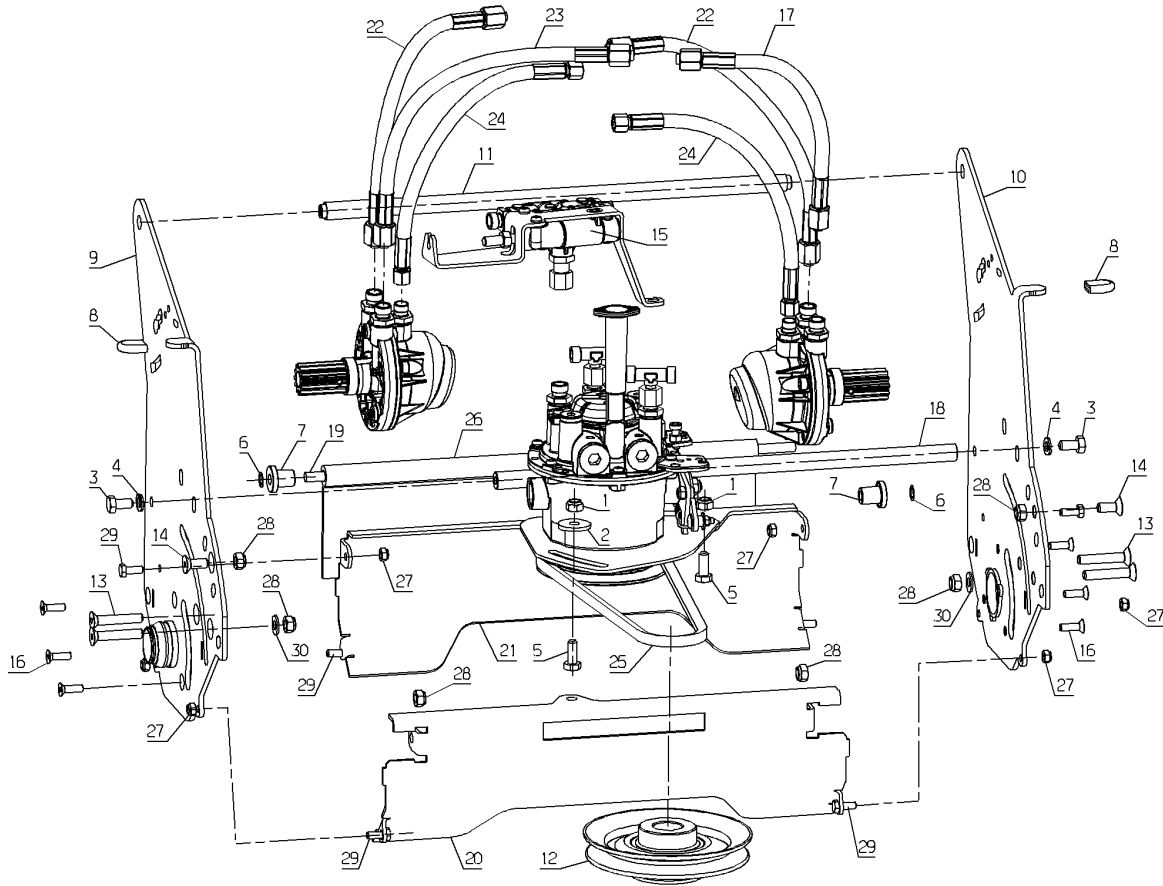

PL01664

11/2017

Number	Part Number	Name	Quantity
1	71052	SPRING WASHER,DIN 1	1,000
2	71201	NUT M6	1,000
3	7341	FLAT WASHER 10,3X49	1,000
4	7377	TRUARC COLLAR DIN 7	1,000
5	7915	RING	1,000
6	20602	KEY 5X5X25	1,000
7	21608	SCREW 6X16 DIN	1,000
8	35043	KEY A5X5X10	1,000
9	38659	REAR FLAPPER	1,000
10	41430	WASHER	1,000
11	42501	BLADE FIX.SLEEVE	1,000
12	42502	BLADE FIX.WASHER	1,000
13	42503	BRACKET	1,000
14	42514	FRONT/REAR FLAPPER	1,000
15	42526	FLAPPER SHAFT	1,000
16	42622	FRICTION WASHER	1,000
17	42696	PROTECTION	1,000
18	43227	BELLEVL.WASHER	1,000
19	71174	CIRCLIP 35X1,5	1,000
20	71198	HEX.SCREW HM10X45	1,000
21	TZ51A	BLADE FOR AV51	1,000

PL01665

01/2011

Number	Part Number	Name	Quantity
1	71205	SCREW M8	1,000
2	5444	WASHER	1,000
3	6169	SCREW HM8X16	1,000
4	6416	WASHER	1,000
5	71413	SCREW HM 8-20	1,000
6	7377	TRUARC COLLAR DIN 7	1,000
7	23604	INSULATION MUFF	1,000
8	35778	HANDLE BAR STOP	1,000
9	36003	CUT.HGT.R.R.PLATE	1,000
10	36022	CUT.HGT.R.L.PLATE	1,000
11	36066	REINF.PIECE AXLE	1,000
12	36144	DOUBLE PULLEY	1,000
13	36273	SCREW M8-45,8	1,000
14	36274	SCREW M8-20,8	1,000
15	36852	BY-PASS + FL.DIV.	1,000
16	36962	SCREW FX M6-20 TX30	1,000
17	37891	HOSE FRONT LEFT	1,000
18	37964	REINF.PIECE AXLE	1,000
19	38018	AXLE	1,000
20	38850	PLATE	1,000
21	38851	REINF.PIECE PLATE	1,000
22	40729	HOSE	1,000
23	40730	HOSE	1,000
24	40734	HOSE	1,000
25	41070	BELT	1,000
26	42514	FRONT/REAR FLAPPER	1,000
27	71201	NUT M6	1,000
28	71074	NUT HM8	1,000
29	71084	BOLT HM6X16 DIN 933	1,000
30	71187	WASHER A 8,4	1,000

PL01666

01/2011

Number	Part Number	Name	Quantity
1	5472	WHEEL CAP	1,000
2	7914	SCREW	1,000
3	9017	NUT HM10	1,000
4	9022	BALL BEARING 6002	1,000
5	21036	FLAT WASHER 10.5	1,000
6	35033	WHEEL AXLE	1,000
7	35034	FRONT WHEEL COVER	1,000
8	40585	SPACER	1,000
9	42507	INTERNAL GEAR	1,000
10	42519	WHEEL COVER BLACK	1,000
11	42608	REAR WHEEL PLUG	1,000
12	42650	FRONT WHEEL CPLT GR	1,000
13	42654	REAR WHEEL CPLT GR.	1,000
14	71396	CIRCLIP	1,000