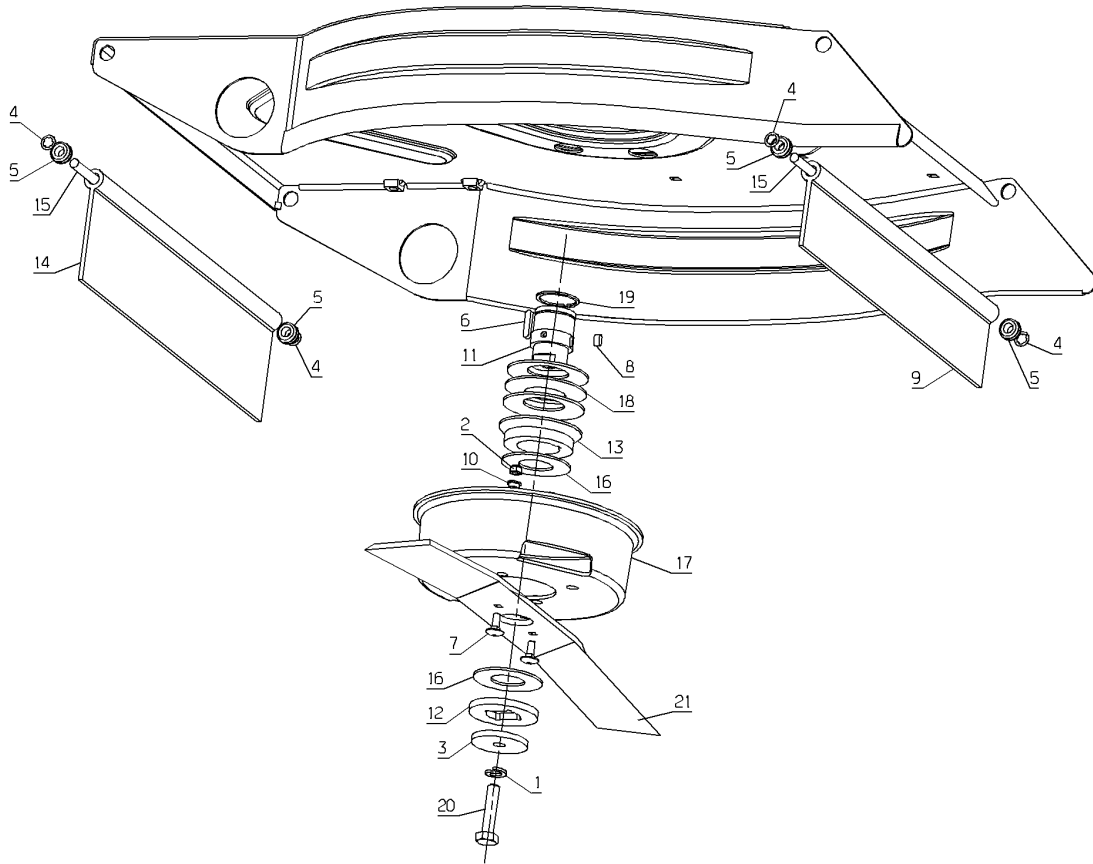

PL01665

01/2011

Number	Part Number	Name	Quantity
1	71205	SCREW M8	1,000
2	5444	WASHER	1,000
3	6169	SCREW HM8X16	1,000
4	6416	WASHER	1,000
5	71413	SCREW HM 8-20	1,000
6	7377	TRUARC COLLAR DIN 7	1,000
7	23604	INSULATION MUFF	1,000
8	35778	HANDLE BAR STOP	1,000
9	36003	CUT.HGT.R.R.PLATE	1,000
10	36022	CUT.HGT.R.L.PLATE	1,000
11	36066	REINF.PIECE AXLE	1,000
12	36144	DOUBLE PULLEY	1,000
13	36273	SCREW M8-45,8	1,000
14	36274	SCREW M8-20,8	1,000
15	36852	BY-PASS + FL.DIV.	1,000
16	36962	SCREW FX M6-20 TX30	1,000
17	37891	HOSE FRONT LEFT	1,000
18	37964	REINF.PIECE AXLE	1,000
19	38018	AXLE	1,000
20	38850	PLATE	1,000
21	38851	REINF.PIECE PLATE	1,000
22	40729	HOSE	1,000
23	40730	HOSE	1,000
24	40734	HOSE	1,000
25	41070	BELT	1,000
26	42514	FRONT/REAR FLAPPER	1,000
27	71201	NUT M6	1,000
28	71074	NUT HM8	1,000
29	71084	BOLT HM6X16 DIN 933	1,000
30	71187	WASHER A 8,4	1,000