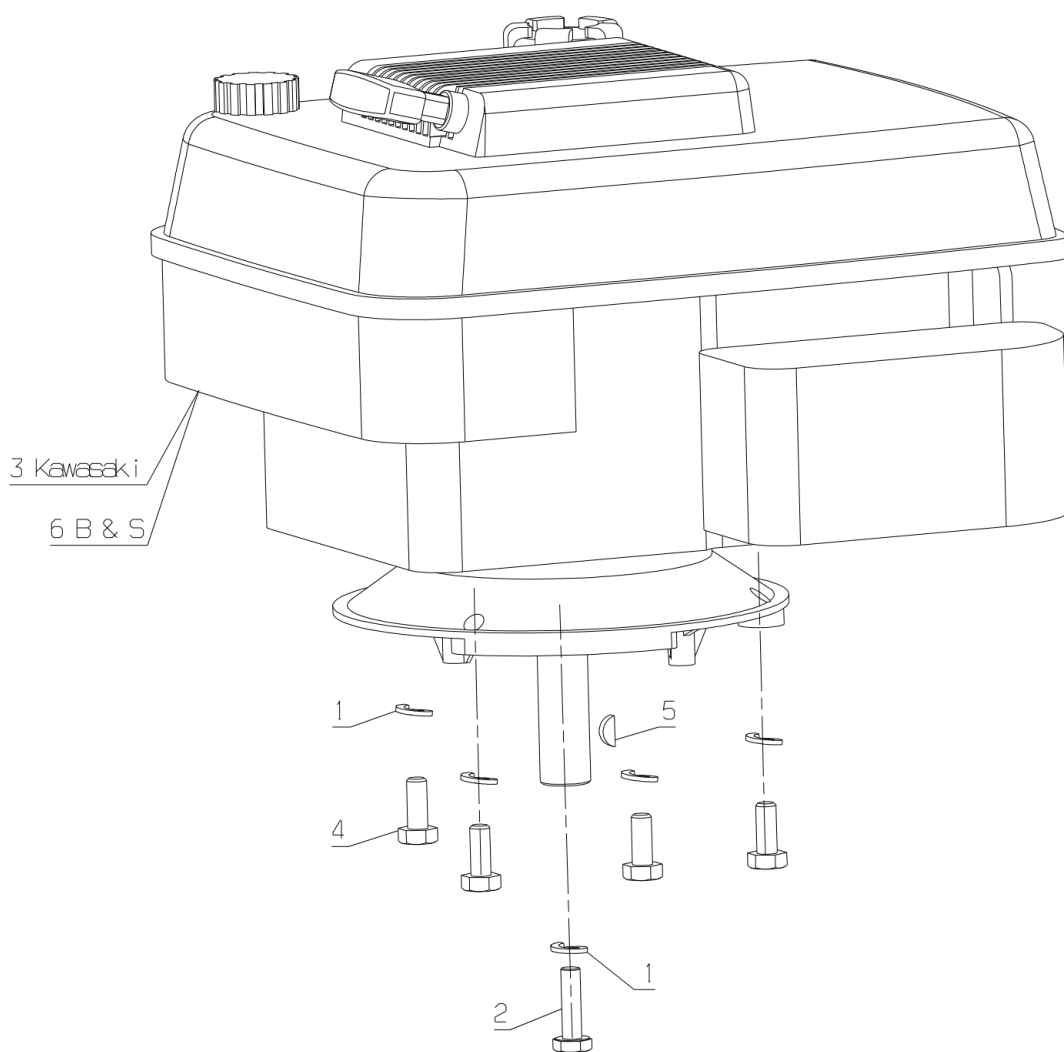

PL01664

11/2017

Number	Part Number	Name	Quantity
1	71052	SPRING WASHER,DIN 1	1,000
2	71201	NUT M6	1,000
3	7341	FLAT WASHER 10,3X49	1,000
4	7377	TRUARC COLLAR DIN 7	1,000
5	7915	RING	1,000
6	20602	KEY 5X5X25	1,000
7	21608	SCREW 6X16 DIN	1,000
8	35043	KEY A5X5X10	1,000
9	38659	REAR FLAPPER	1,000
10	41430	WASHER	1,000
11	42501	BLADE FIX.SLEEVE	1,000
12	42502	BLADE FIX.WASHER	1,000
13	42503	BRACKET	1,000
14	42514	FRONT/REAR FLAPPER	1,000
15	42526	FLAPPER SHAFT	1,000
16	42622	FRICTION WASHER	1,000
17	42696	PROTECTION	1,000
18	43227	BELLEVL.WASHER	1,000
19	71174	CIRCLIP 35X1,5	1,000
20	71198	HEX.SCREW HM10X45	1,000
21	TZ51A	BLADE FOR AV51	1,000