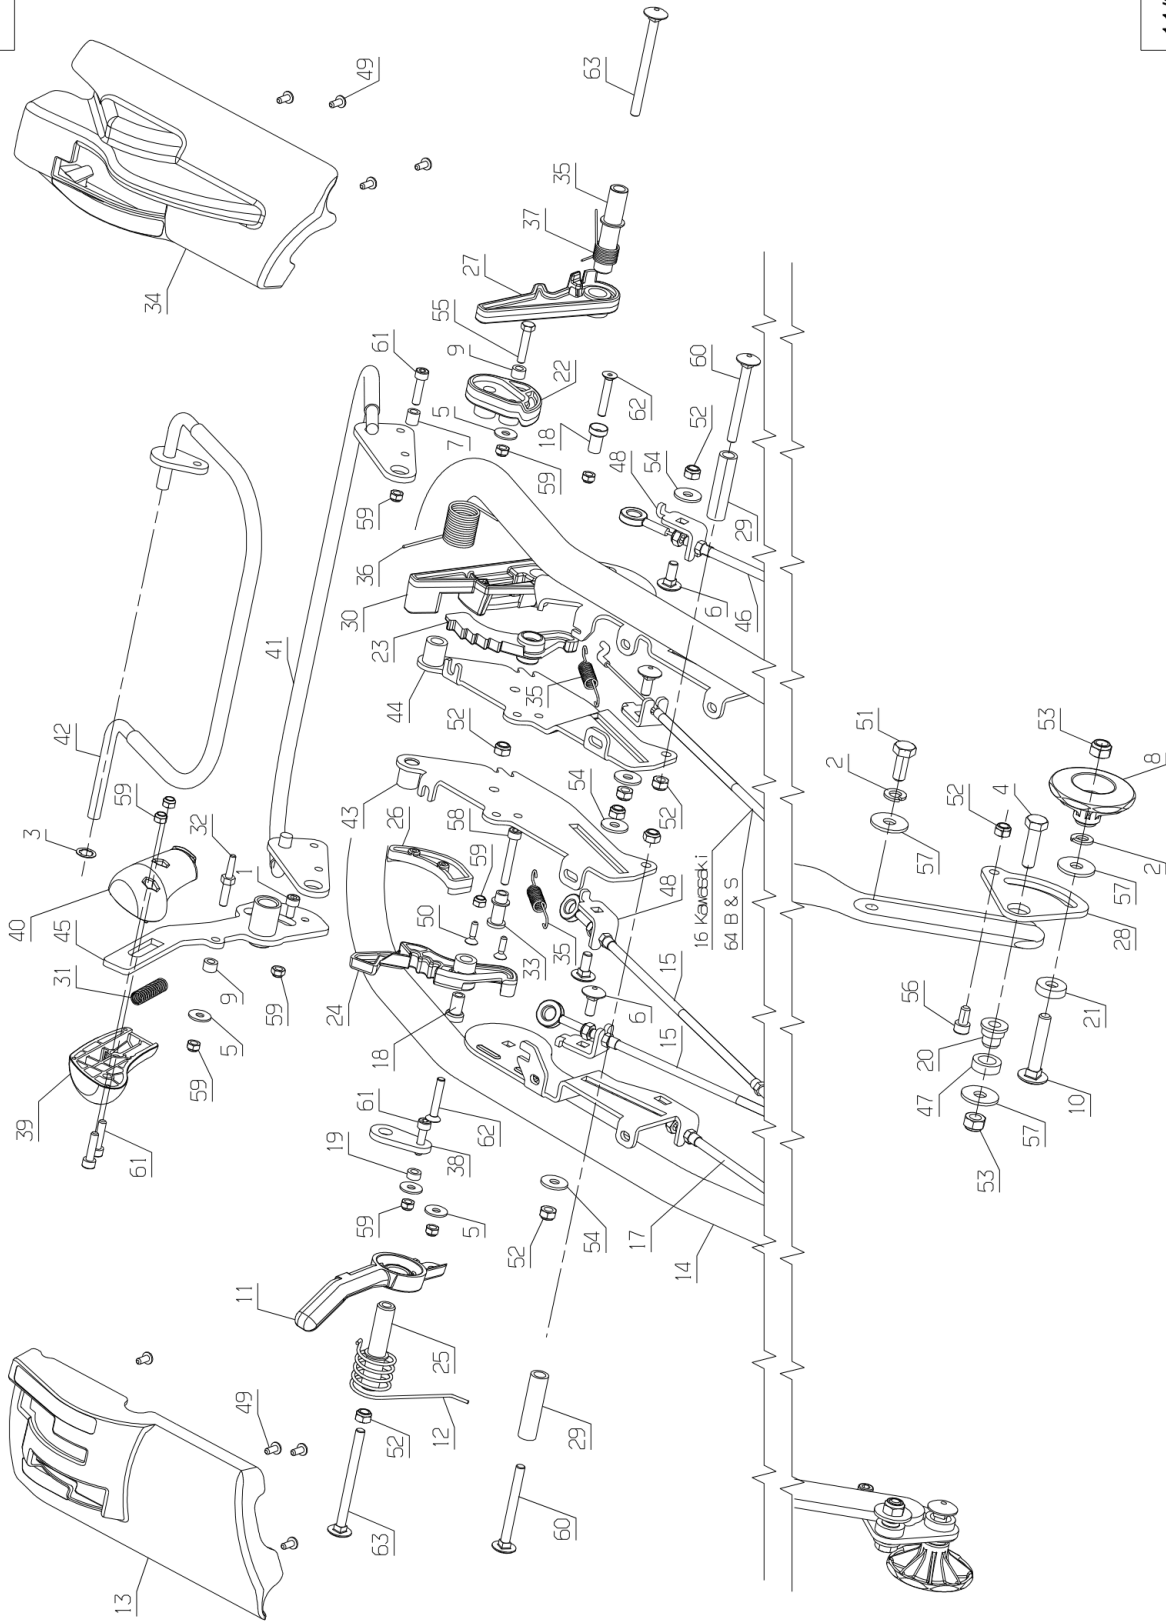

PL01660

11/2017

Number	Part Number	Name	Quantity
1	1557	NUT HM6	1,000
2	71343	SPRING WASHER A8	1,000
3	71201	NUT M6	1,000
4	21525	NUT HM4	1,000
5	36128	FRAME	1,000
6	37074	CLAMP	1,000
7	37753	SPACER	1,000
8	38021	ENGINE BRACKET	1,000
9	38294	SCREW HM4-22,8.8	1,000
10	42096	SPACER	1,000
11	42607	PLUG	1,000
12	71017	SCREW 8X40	1,000
13	71074	NUT HM8	1,000
14	71114	ALUMINUM NAIL RIVET	1,000
15	71124	HEXAG.SCREW HM8X100	1,000
16	71187	WASHER A 8,4	1,000
17	71189	SCREW TH M8X40	1,000
18	71342	SCREW M6X45 8.8	1,000
19	71391	BOLT M8X45	1,000