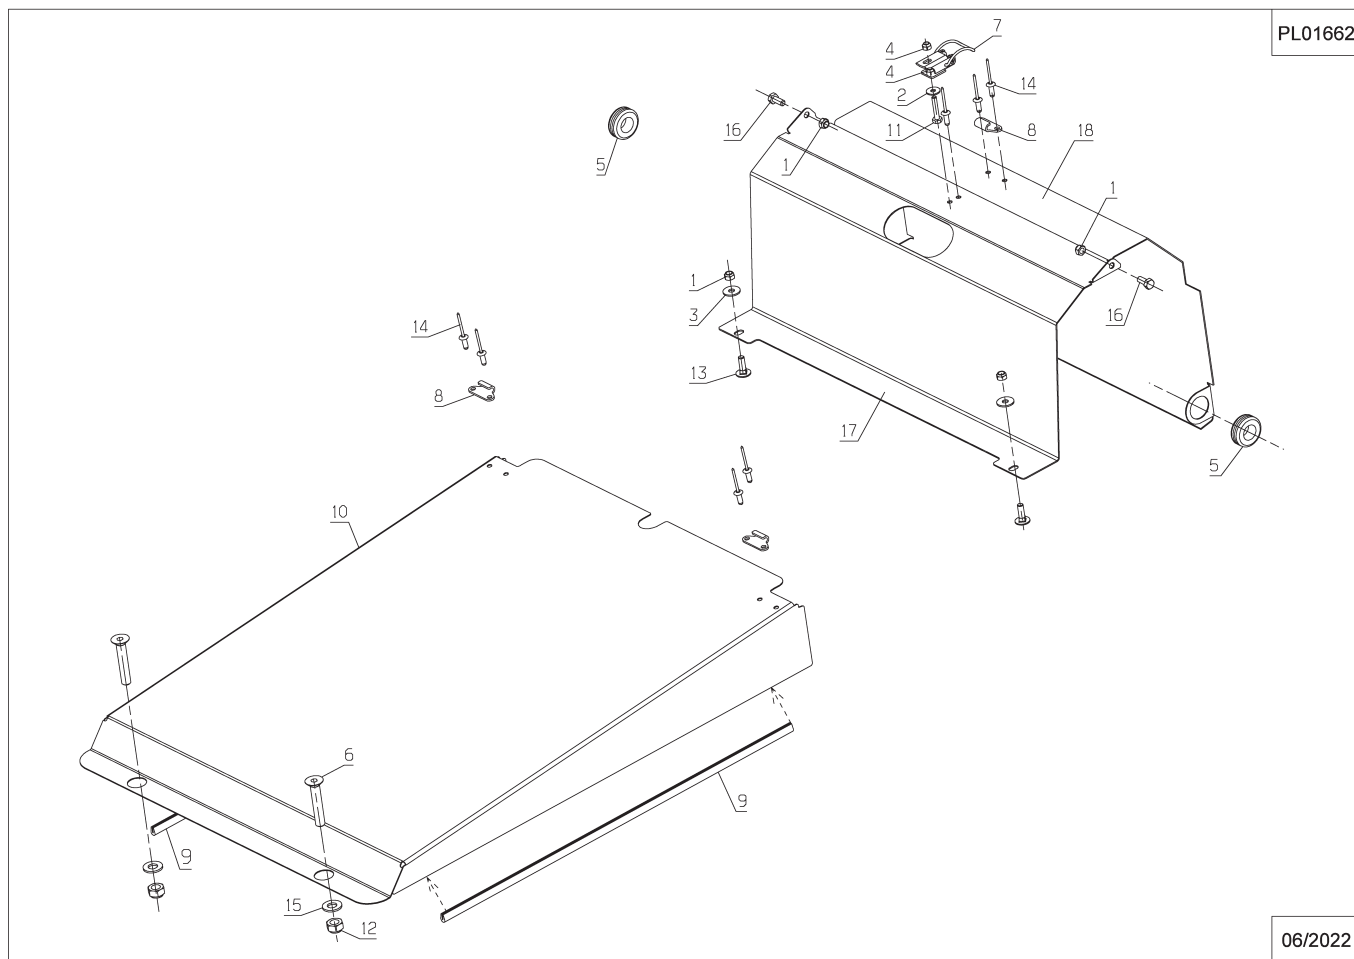

Number	Part Number	Name	Quantity
1	37561	NUT	1,000
2	5067	WASHER BELLEVILLE	1,000
3	20021	WASHER 8,5X40X4	1,000
4	27071	HANDLE DECORATION	1,000
5	36124	WHEEL BR.R.RIGHT	1,000
6	36125	WHEEL BR. R. LEFT	1,000
7	38004	SPACER	1,000
8	40531	RING	1,000
9	40830	CUT.HEIGT FRONT.R	1,000
10	40831	CUT.HEIGHT F.LEFT	1,000
11	71022	SCREW FHC/90 M5X20	1,000
12	71071	HEXAG. SCREW 8X20	1,000
13	71201	NUT M6	1,000
14	71074	NUT HM8	1,000
15	71196	SCREW M6X12	1,000
16	71222	SCREW FHC/90 6X12	1,000
17	71393	CIRCLIP	1,000
18	71395	SCREW JM10-80	1,000
19	71397	SPRING	1,000