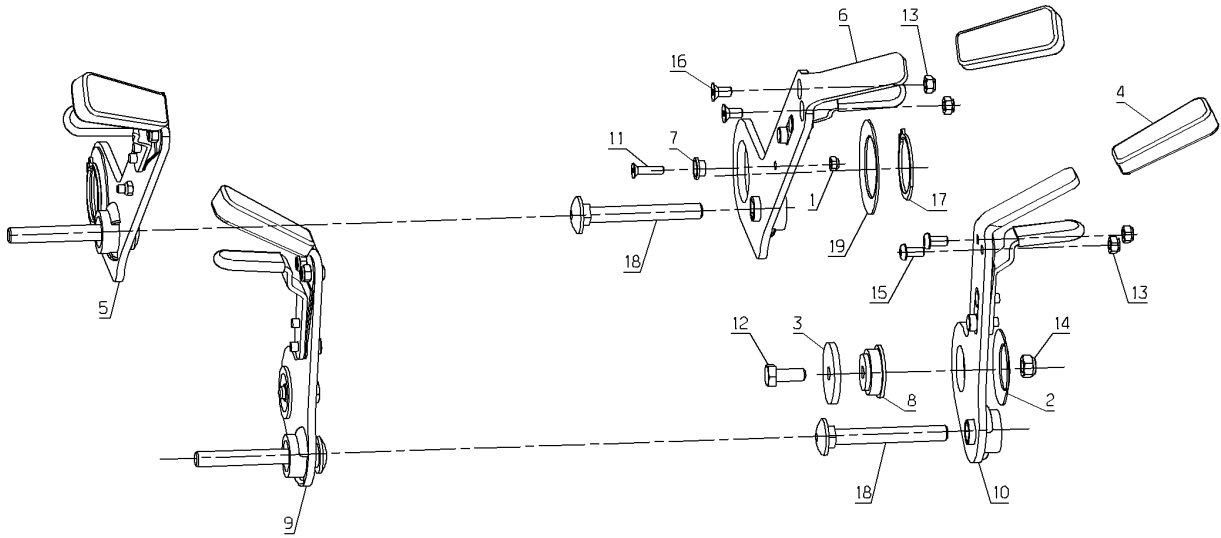

PL01661

01/2011

Number	Part Number	Name	Quantity
1	37561	NUT	1,000
2	7094	FLAT WASHER	1,000
3	21481	WASHER	1,000
4	21525	NUT HM4	1,000
5	28292	RUBBER FUNEL DIA.14	1,000
6	36273	SCREW M8-45,8	1,000
7	37074	CLAMP	1,000
8	37085	CLAMP HOOK	1,000
9	37971	SEAL	1,000
10	38281	FRONT DECK GREEN	1,000
11	38294	SCREW HM4-22,8.8	1,000
12	71074	NUT HM8	1,000
13	71231	SCREW JM5-16	1,000
14	71114	ALUMINUM NAIL RIVET	1,000
15	71187	WASHER A 8,4	1,000
16	71284	SCREW HM5X12	1,000
17	38282	REAR WHITE COVER	1,000
18	38283	REAR WHITE COVER	1,000

Number	Part Number	Name	Quantity
1	37561	NUT	1,000
2	5067	WASHER BELLEVILLE	1,000
3	20021	WASHER 8,5X40X4	1,000
4	27071	HANDLE DECORATION	1,000
5	36124	WHEEL BR.R.RIGHT	1,000
6	36125	WHEEL BR. R. LEFT	1,000
7	38004	SPACER	1,000
8	40531	RING	1,000
9	40830	CUT.HEIGT FRONT.R	1,000
10	40831	CUT.HEIGHT F.LEFT	1,000
11	71022	SCREW FHC/90 M5X20	1,000
12	71071	HEXAG. SCREW 8X20	1,000
13	71201	NUT M6	1,000
14	71074	NUT HM8	1,000
15	71196	SCREW M6X12	1,000
16	71222	SCREW FHC/90 6X12	1,000
17	71393	CIRCLIP	1,000
18	71395	SCREW JM10-80	1,000
19	71397	SPRING	1,000

PL01663

01/2011

Number	Part Number	Name	Quantity
1	71052	SPRING WASHER,DIN 1	1,000
2	7342	BOLT 3/8 - 24	1,000
3	24867	MIL. ENGINE FC180V	1,000
4	70086	HEXAGON SCREW,DIN 9	1,000
5	71127	KEY 4,8X6,5X15,72	1,000
6	35099	35099	1,000