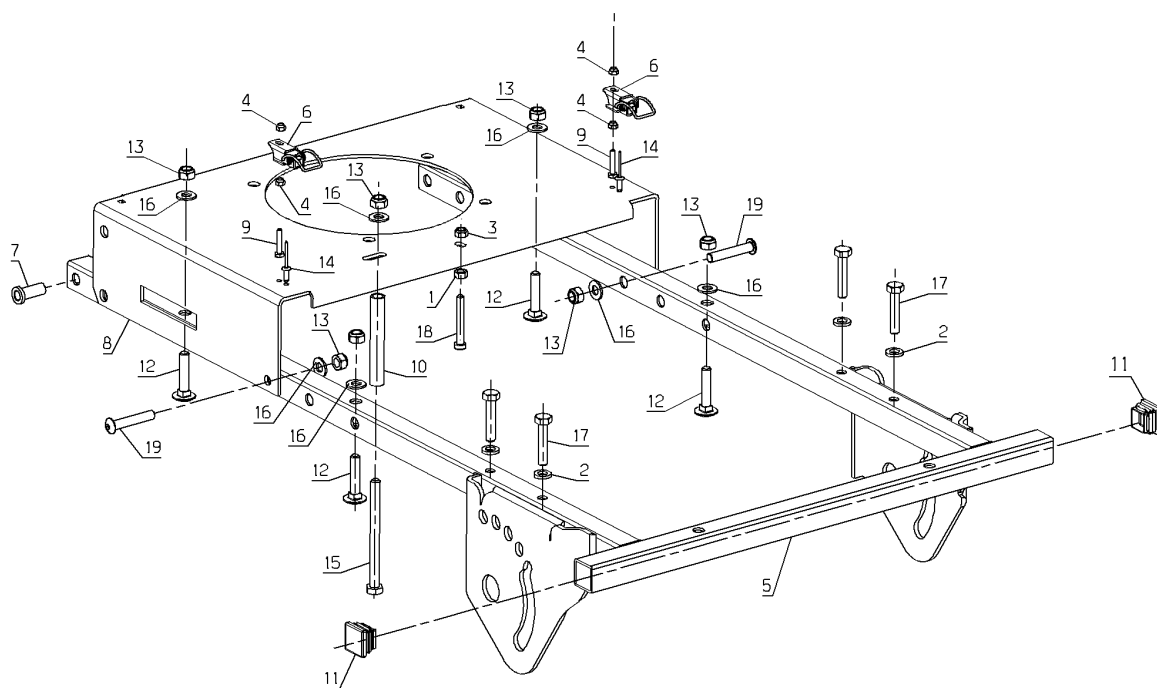

PL01661

01/2011

Number	Part Number	Name	Quantity
1	37561	NUT	1,000
2	7094	FLAT WASHER	1,000
3	21481	WASHER	1,000
4	21525	NUT HM4	1,000
5	28292	RUBBER FUNEL DIA.14	1,000
6	36273	SCREW M8-45,8	1,000
7	37074	CLAMP	1,000
8	37085	CLAMP HOOK	1,000
9	37971	SEAL	1,000
10	38281	FRONT DECK GREEN	1,000
11	38294	SCREW HM4-22,8.8	1,000
12	71074	NUT HM8	1,000
13	71231	SCREW JM5-16	1,000
14	71114	ALUMINUM NAIL RIVET	1,000
15	71187	WASHER A 8,4	1,000
16	71284	SCREW HM5X12	1,000
17	38282	REAR WHITE COVER	1,000
18	38283	REAR WHITE COVER	1,000