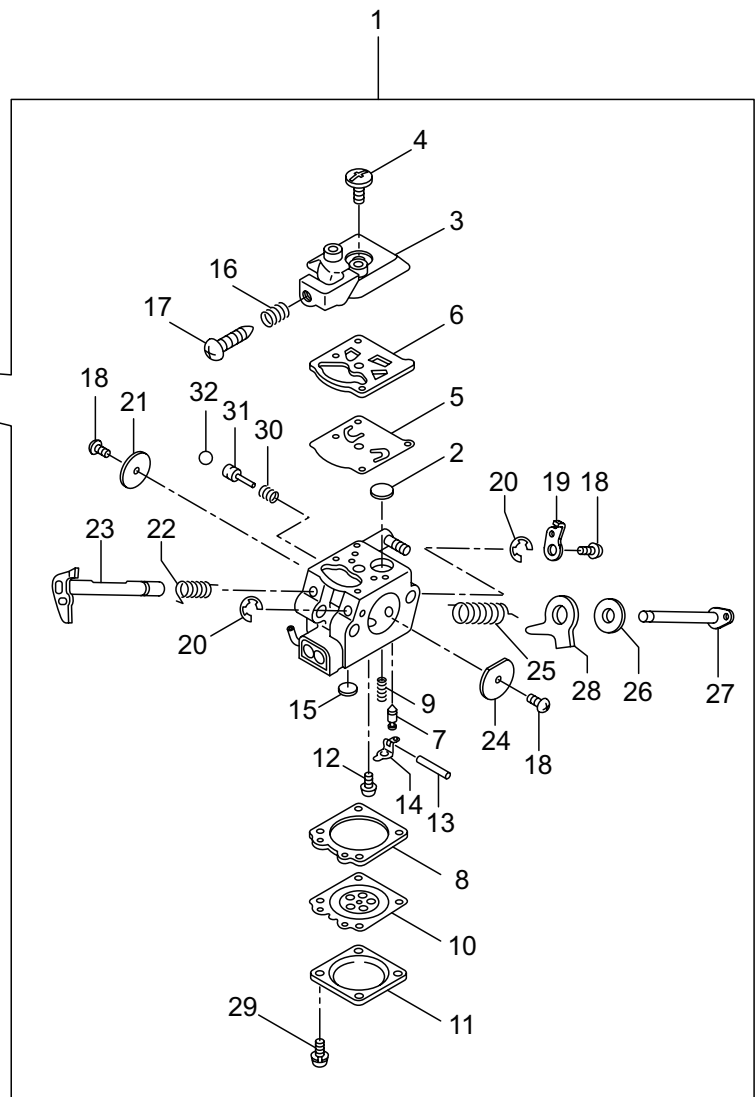

5. MCV3501S(14)-01
CARBURETOR

Ref. No.	Part No.	Part Name	Q'ty	Remarks
5-1	274865	Carburetor Ass'y	1	Incl.2-32
5-2	261872	Screen	1	
5-3	287168	Pump Cover	1	
5-4	287169	Screw	1	
5-5	287170	Diaphragm	1	
5-6	287171	Gasket	1	
5-7	262986	Needle Valve	1	
5-8	263727	Gasket	1	
5-9	287172	Spring	1	
5-10	283905	Diaphragm, Meterring	1	
5-11	263726	Cover Plate	1	
5-12	287173	Screw	1	
5-13	262989	Lever Pin	1	
5-14	262990	Lever	1	
5-15	287174	Plug	1	
5-16	287178	Spring	1	
5-17	287179	Idle Adjust Screw	1	
5-18	287180	Screw	3	
5-19	273376	Lever	1	
5-20	287182	Ring	2	
5-21	273377	Throttle Valve	1	
5-22	287185	Spring	1	
5-23	274088	Shaft	1	
5-24	287187	Choke Valve	1	
5-25	273379	Spring	1	
5-26	287189	Washer	1	
5-27	273380	Shaft	1	
5-28	289015	Lever	1	
5-29	287192	Screw	4	
5-30	273381	Spring	1	
5-31	273382	Piston	1	
5-32	273383	Ball	1	
5-33	285921	Boots	1	
5-34	261258	Bolt	2	M5x50
5-35	285924	Cleaner A	1	
5-36	285923	Cleaner B	1	
5-37	272981	Packing	1	
5-38	285933	Cleaner Cover	1	
5-39	285947	Shutter	1	
5-40	285905	Knob Bolt	1