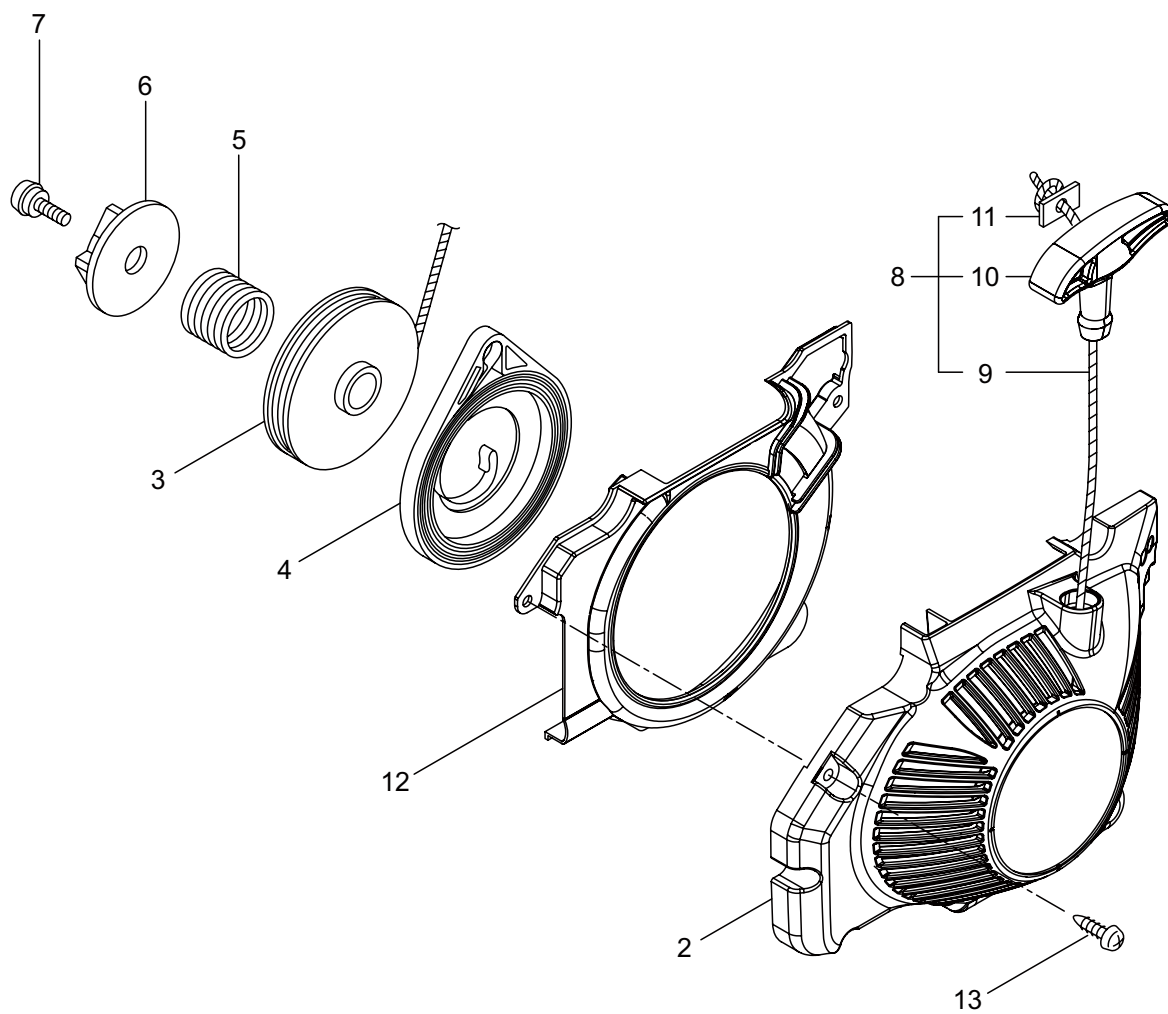

7. MCV3501S(14)-01
RECOIL STARTER

1—2~11

Ref. No.	Part No.	Part Name	Q'ty	Remarks
7-1	285940	Recoil Starter Ass'y	1	Incl.2-11
7-2	273094	Starter Case Comp	1	
7-3	272857	Reel	1	
7-4	283275	Spring Ass'y	1	
7-5	272858	Damper Spring	1	
7-6	285597	Cam Plate	1	
7-7	267213	Screw	1	
7-8	272859	Rope Ass'y	1	Incl.9-11
7-9	272860	Starter Rope	1	
7-10	285581	Starter Knob	1	
7-11	283281	Rope Stopper	1	
7-12	285941	Fan Cover	1	
7-13	285631	Screw	4	M4x16