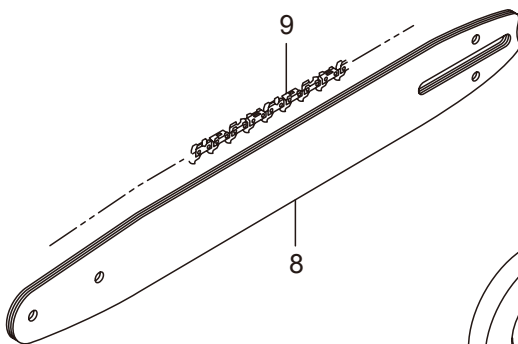

9. MCV3501S(14)-01
LABEL, ACCESSORIES

Ref. No.	Part No.	Part Name	Q'ty	Remarks
9-1	275243	Label	1	
9-2	287255	Label	1	REVERSE
9-3	275244	Label	1	
9-4	287160	Label	1	E JUST
9-5	275175	Label	1	
9-6	287616	Label	1	
9-7	287161	Label	1	
9-8	286828	Guide Bar	1	
9-9	289538	Chain	1	
9-10	286840	Chain Cover	1	
9-11	285729	File	1	
9-12	285730	File Grip	1	
9-13	275239	Instruction Manual	1	GB/ES/PT
9-14	272020	Label	1	
9-15	523939	Parts List	1	MCV3501S(14)-01
9-16	288652	Combi Box Spanner	1	13x19 L=190
9-17	285732	Screwdriver	1	
9-18	286865	Screwdriver	1	
9-19	275240	Instruction Manual	1	FR/DE/IT
9-20	275241	Instruction Manual	1	PL