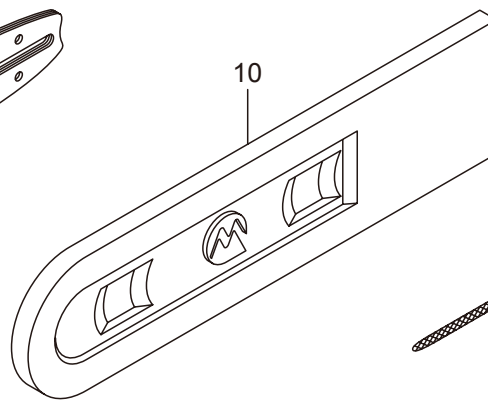

9. MCV3501S(14)-01
LABEL, ACCESSORIES

Ref. No.	Part No.	Part Name	Q'ty	Remarks
9-1	275243	Label	1	
9-2	287255	Label	1	REVERSE
9-3	275244	Label	1	
9-4	287160	Label	1	E JUST
9-5	275175	Label	1	
9-6	287616	Label	1	
9-7	287161	Label	1	
9-8	286828	Guide Bar	1	
9-9	289538	Chain	1	
9-10	286840	Chain Cover	1	
9-11	285729	File	1	
9-12	285730	File Grip	1	
9-13	275239	Instruction Manual	1	GB/ES/PT
9-14	272020	Label	1	
9-15	523939	Parts List	1	MCV3501S(14)-01
9-16	288652	Combi Box Spanner	1	13x19 L=190
9-17	285732	Screwdriver	1	
9-18	286865	Screwdriver	1	
9-19	275240	Instruction Manual	1	FR/DE/IT
9-20	275241	Instruction Manual	1	PL