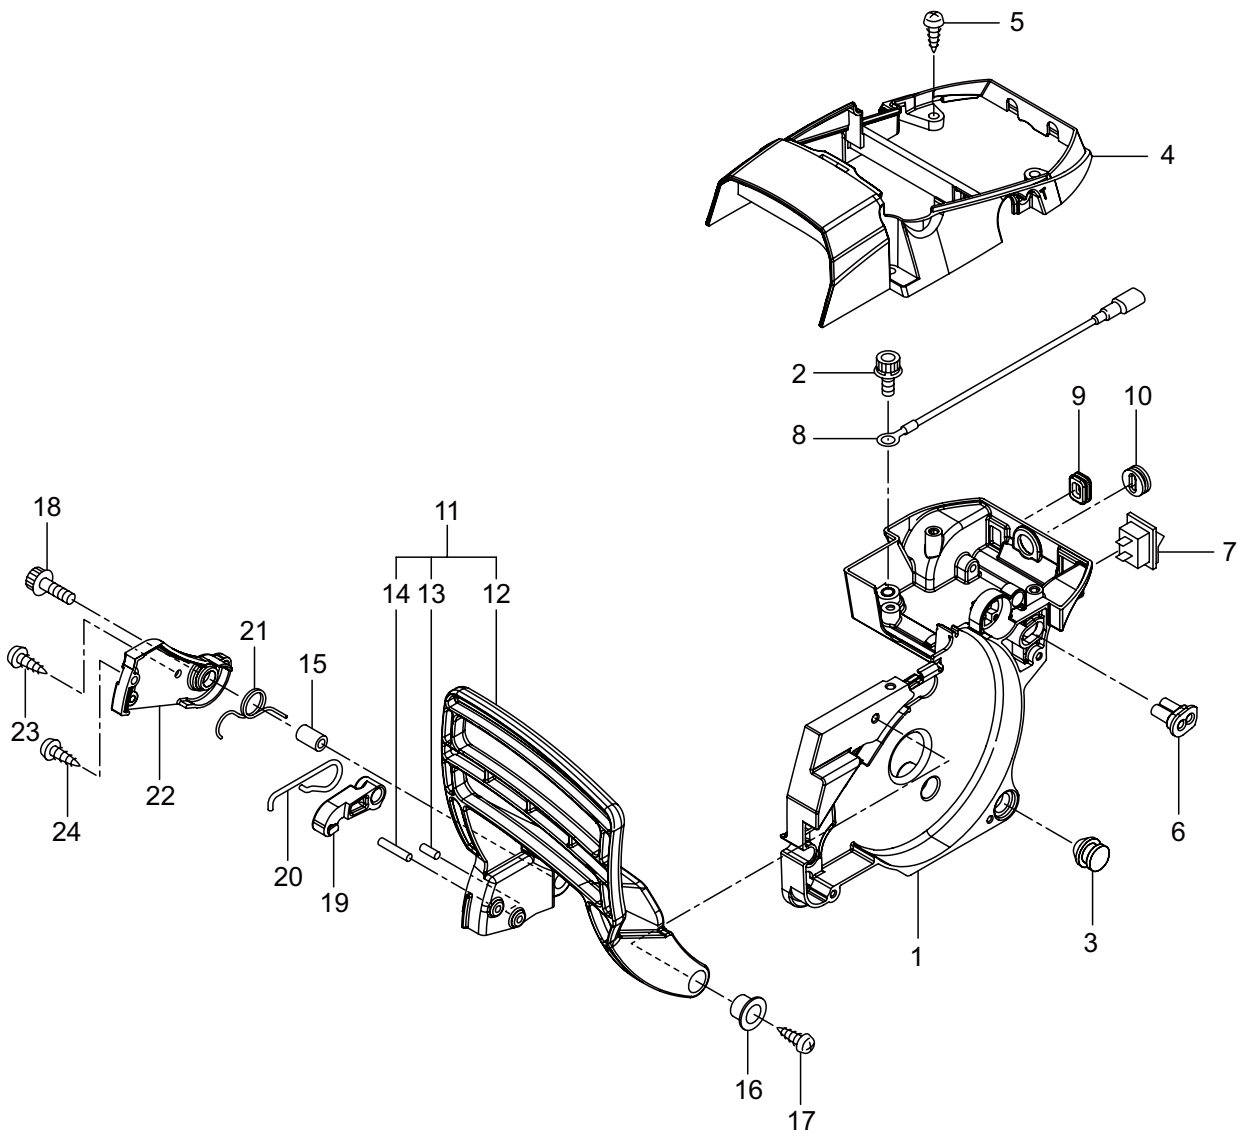

6. MCV3501S(14)-01
ENGINE CASE

Ref. No.	Part No.	Part Name	Q'ty	Remarks
6-1	285939	Engine Case	1	
6-2	281714	Cap Screw	5	M5x20
6-3	285888	Cushion	1	
6-4	285942	Top Cover	1	
6-5	285636	Screw	3	M5x20
6-6	275459	Guide Rubber	1	
6-7	233643	Stop Switch	1	
6-8	272851	Lead	1	
6-9	285903	Grommet	1	
6-10	285926	Grommet	1	
6-11	272852	Front Guard Ass'y	1	Incl.12-14
6-12	285943	Front Guard	1	
6-13	272853	Pin	1	4x11.8
6-14	272854	Pin	1	4x23.8
6-15	272979	Collar	1	
6-16	285948	Cup	1	
6-17	272855	Screw	1	5x12
6-18	273204	Screw	1	M5x25
6-19	285944	Swing Arm	1	
6-20	285945	Arm Spring	1	
6-21	285946	Return Spring	1	
6-22	285952	Front Hand Guard Cover	1	
6-23	285644	Screw	1	M4x12
6-24	285631	Screw	1	M4x16