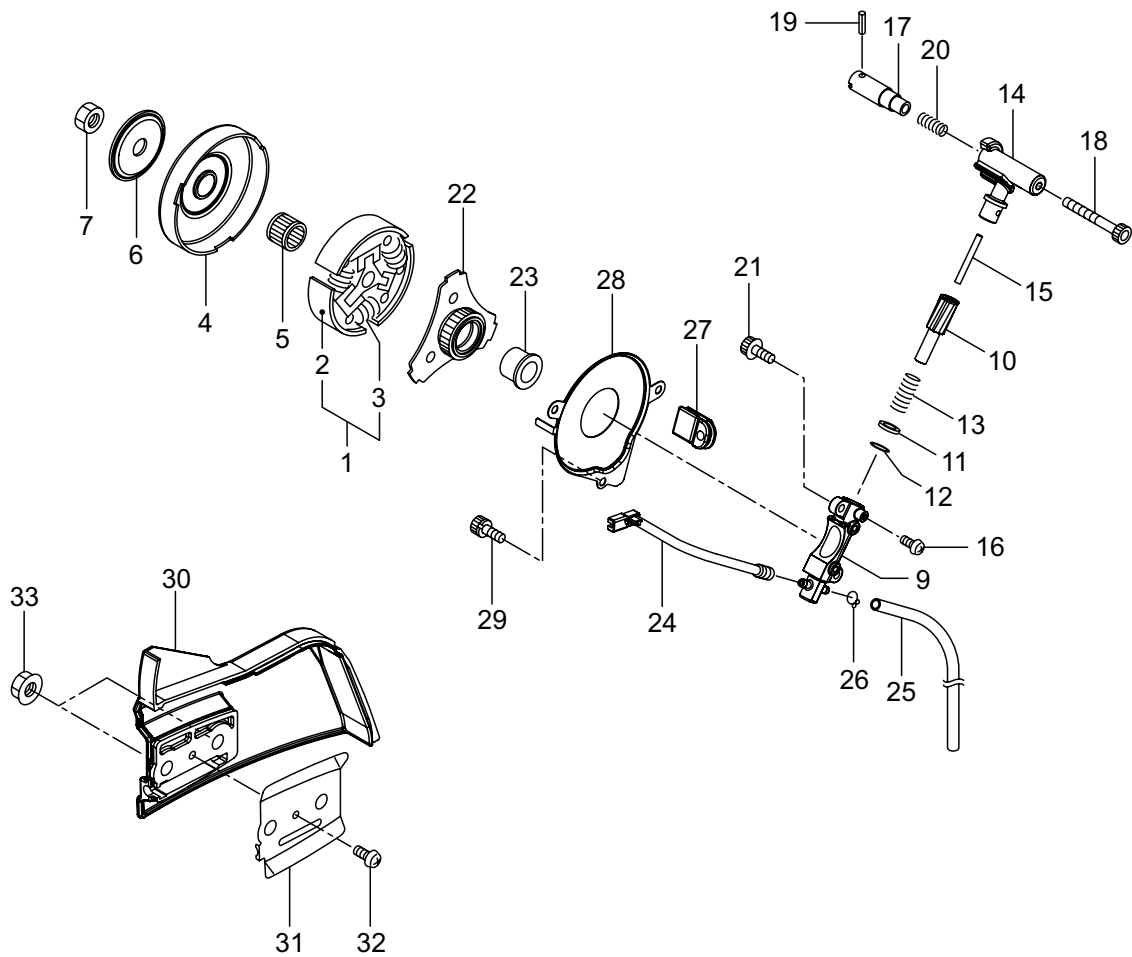

2. MCV3501S(14)-01
CRANKCASE

Ref. No.	Part No.	Part Name	Q'ty	Remarks
2-1	285858	Crankcase	1	
2-2	285863	Bearing	1	
2-3	285864	Bearing	1	
2-4	285865	Oil Seal	1	
2-5	261385	Oil Seal	1	ISCD12327
2-6	016732	Snap Ring	1	#32
2-7	285560	Pin	1	3x9.8
2-8	285529	Pin	1	3x13.8
2-9	261612	Cap Screw	4	M5x30
2-10	283139	Bolt	1	M5x12
2-11	285888	Cushion	1	
2-12	286803	Chain Catcher Ass'y	1	Incl.13,14
2-13	285583	Chain Catcher	1	
2-14	285585	Tube	1	7x10.5x18L
2-15	227817	Bolt	3	M5x12
2-16	272814	Brake Ass'y	1	Incl.17-20
2-17	285605	Spring	1	
2-18	285962	Band	1	
2-19	285560	Pin	1	3x9.8
2-20	285963	Lever Comp	1	
2-21	285960	Side Cover	1	
2-22	272817	Screw	1	M4x12
2-23	272818	Screw	1	M5x12
2-24	285970	Stud Bolt	2	
2-25	285866	Guide Plate L	1	
2-26	272816	Screw	2	M4x20
2-27	285966	Link Comp	1	
2-28	286671	Boss	1	
2-29	286672	Rod	1	
2-30	286673	Rod Guide	2	
2-31	285971	Washer	1	
2-32	273039	Spring	1	
2-33	285969	Cover	1	
2-34	272820	Screw	1	M4x8
2-35	285569	Nut	2	
2-36	285975	Spike	1	
2-37	285582	Buffer	2	

3. MCV3501S(14)-01
CLUTCH, OIL PUMP

8— 9~20

Ref. No.	Part No.	Part Name	Q'ty	Remarks
3-1	285915	Clutch Ass'y	1	Incl.2,3
3-2	285916	Clutch Shoe	3	
3-3	285917	Spring	3	
3-4	285896	Clutch Drum	1	
3-5	285625	Needle Bearing	1	10x13x10
3-6	285890	Washer	1	
3-7	285736	Nut	1	M8
3-8	272830	Oil Pump Ass'y	1	Incl.9-20
3-9	285899	Pump Body	1	
3-10	285909	Wheel Gear	1	
3-11	286801	Washer	1	t0.5 6.5x9.8
3-12	014759	O-Ring	1	P6
3-13	285551	Spring	1	
3-14	285901	Pump Cap	1	
3-15	272832	Rod	1	
3-16	285630	Screw	1	M3x8
3-17	285902	Cam	1	
3-18	272835	Screw	1	M4x40
3-19	272833	Spring Pin	1	
3-20	272834	Spring	1	
3-21	272815	Screw	2	M4x12
3-22	285891	Gear Comp	1	
3-23	285894	Bush	1	
3-24	285904	Oil Pipe A	1	
3-25	272836	Oil Pipe B	1	
3-26	261117	Clip	1	
3-27	285907	Grommet	1	
3-28	285908	Pump Cover	1	
3-29	285618	Bolt	1	M4x12
3-30	285958	Chain Case	1	
3-31	285961	Guide Plate R	1	
3-32	272873	Screw	1	M4x6
3-33	283041	Nut	2	M8