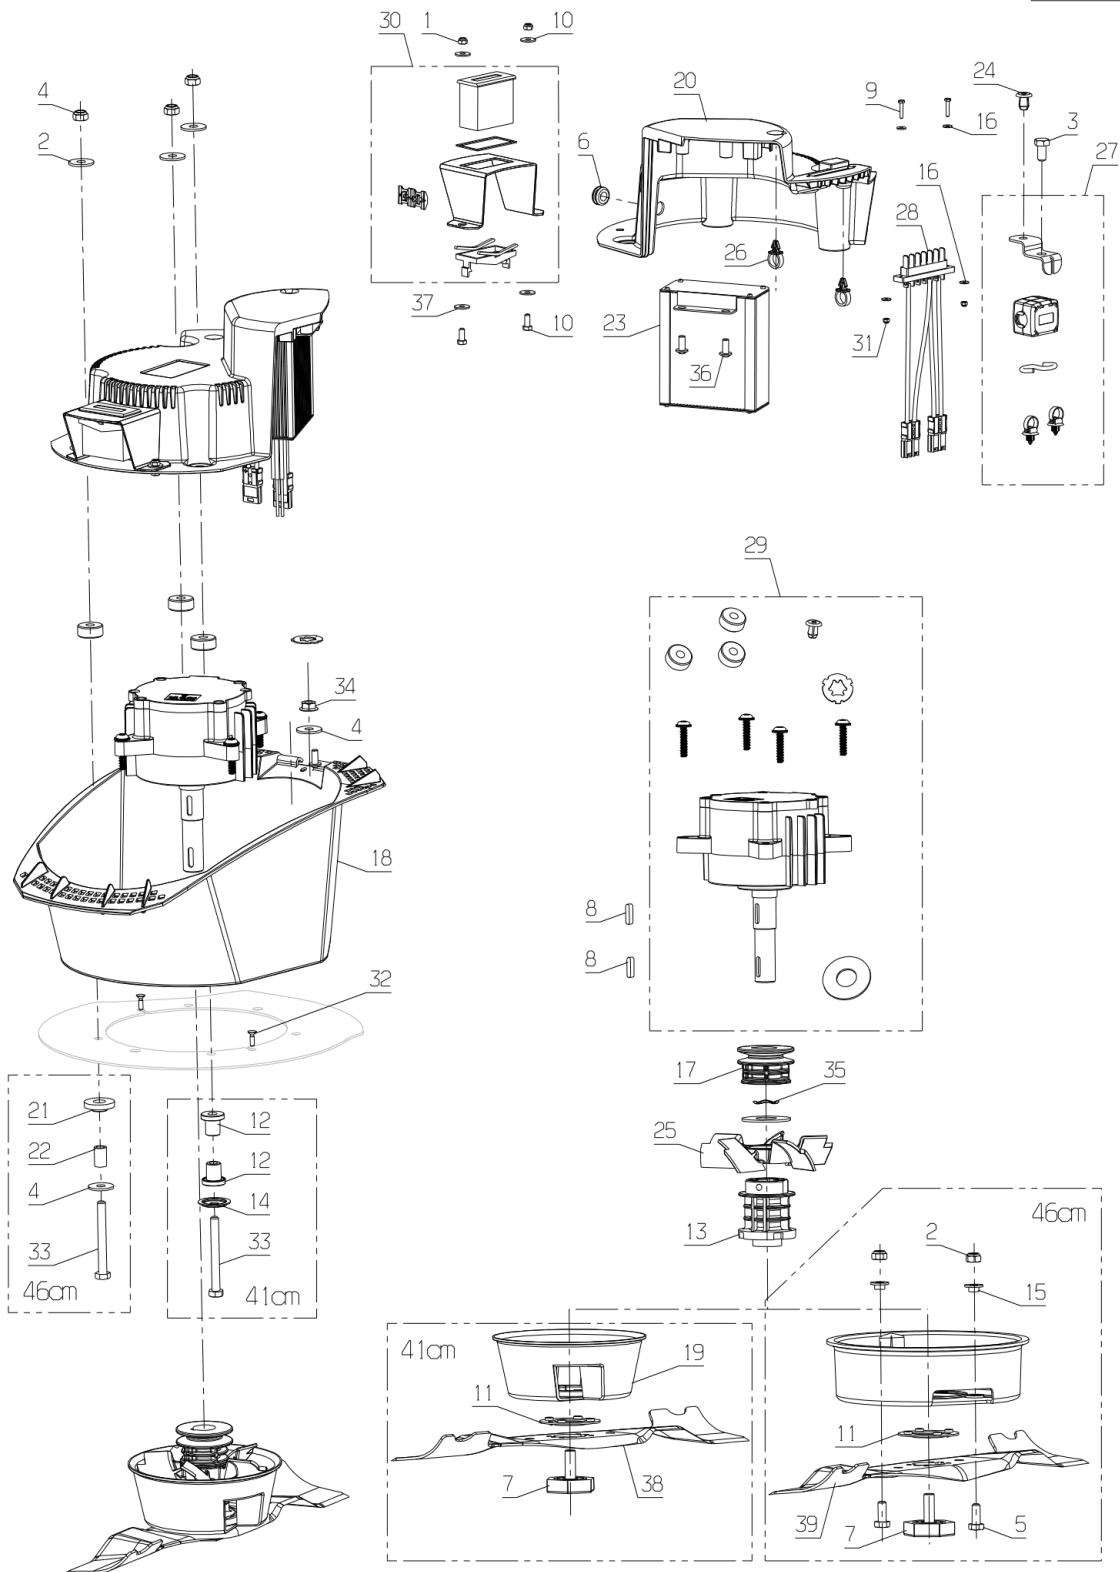

PL02187

03/2018

Number	Part Number	Name	Quantity
1	52337	STICKER	1,000
2	50941	FUSE 15A	1,000
3	50940	FUSE 30A	1,000
5	52308	GRIP ASSY ETESIA	1,000
6	51621	MALE CONNECTOR	1,000

PL02189

03/2021

Number	Part Number	Name	Quantity
1	37561	NUT	1,000
2	71205	SCREW M8	1,000
3	6169	SCREW HM8X16	1,000
4	7035	FLAT WASHER	1,000
5	71413	SCREW HM 8-20	1,000
6	7915	RING	1,000
7	20512	SCREW	1,000
8	20606	KEY 5X5X20	1,000
9	21141	BOLT HM3X16	1,000
10	21481	WASHER	1,000
11	23002	SHEAR WASHER	1,000
12	23604	INSULATION MUFF	1,000
13	23611	COUPLING	1,000
14	24005	ENGINE WASHER	1,000
15	24052	KNUCKLE RING	1,000
16	35319	WASHER 3.2X9X1	1,000
17	37805	PULLEY	1,000
18	38312	ENGINE HOOD	1,000
19	38482	PROTECTION	1,000
20	39571	ENGINE COVERING	1,000
21	41007	INSULATION MUFF	1,000
22	42019	BUSH 12X8,2X19	1,000
23	50018	CHECK BOX 36V	1,000
24	50805	PLASTIC CLIP	1,000
25	50806	FAN RM41 ALI	1,000
26	-	-	1,000
27	52301	PLATE	1,000
28	52311	7PIN MALE+2X SAE-30	1,000
29	52312	ENGINE	1,000
30	52313	HOUR MATER	1,000
31	71012	NUT AUTO.HM3	1,000
32	71050	BOLT EJ.PT KA40X14	1,000
33	71067	HEXAG.SCREW HM8X75	1,000
34	71076	NUT VERBUS HM8	1,000
35	71214	WASHER R9	1,000
36	71277	SCREW 60X12	1,000
37	71284	SCREW HM5X12	1,000
38	MZ41E	BLADE FOR RM41	1,000
39	MZ46E	BLADE FOR RM46	1,000

PL02188

03/2018

Number	Part Number	Name	Quantity
1	37561	NUT	1,000
2	20559	CIRCLIPS 10	1,000
3	21481	WASHER	1,000
4	39944	LOWER GRASSBOX WHITE	1,000
5	39945	BRACKET GRASSBOX CP	1,000
6	41608	INDICATOR FILLING	1,000
7	41655	GRASSBOX GRIP	1,000
8	41657	ROD	1,000
9	41658	GRASSBOX HOOK RIGHT	1,000
10	41659	GRASSBOX HOOK LEFT	1,000
11	41660	GRIP PROTECTION	1,000
12	41662	-> 39945	1,000
13	71231	SCREW JM5-16	1,000
14	39556	R.GRASSBOX GRID	1,000
15	39557	L.GRASSBOX GRID	1,000