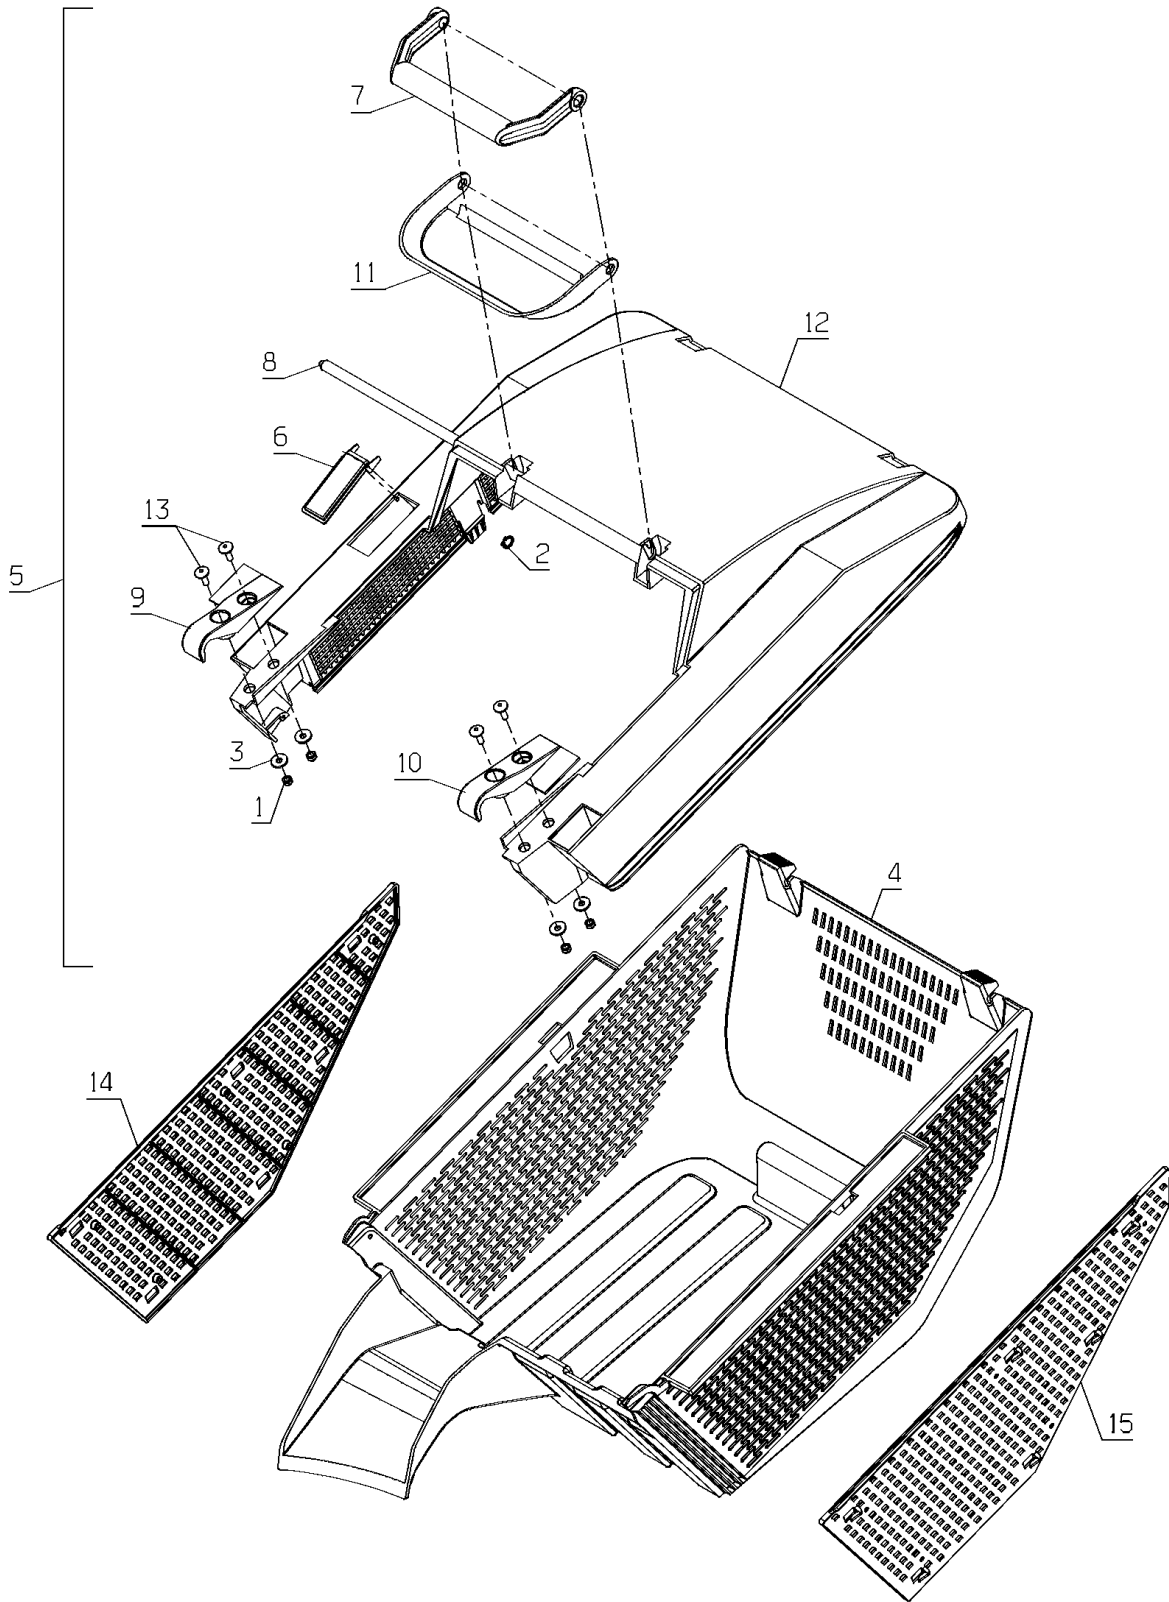

Number	Part Number	Name	Quantity
1	37561	NUT	1,000
2	20559	CIRCLIPS 10	1,000
3	21481	WASHER	1,000
4	39944	LOWER GRASSBOX WHITE	1,000
5	39945	BRACKET GRASSBOX CP	1,000
6	41608	INDICATOR FILLING	1,000
7	41655	GRASSBOX GRIP	1,000
8	41657	ROD	1,000
9	41658	GRASSBOX HOOK RIGHT	1,000
10	41659	GRASSBOX HOOK LEFT	1,000
11	41660	GRIP PROTECTION	1,000
12	41662	-> 39945	1,000
13	71231	SCREW JM5-16	1,000
14	39556	R.GRASSBOX GRID	1,000
15	39557	L.GRASSBOX GRID	1,000

PL02013

01/2013