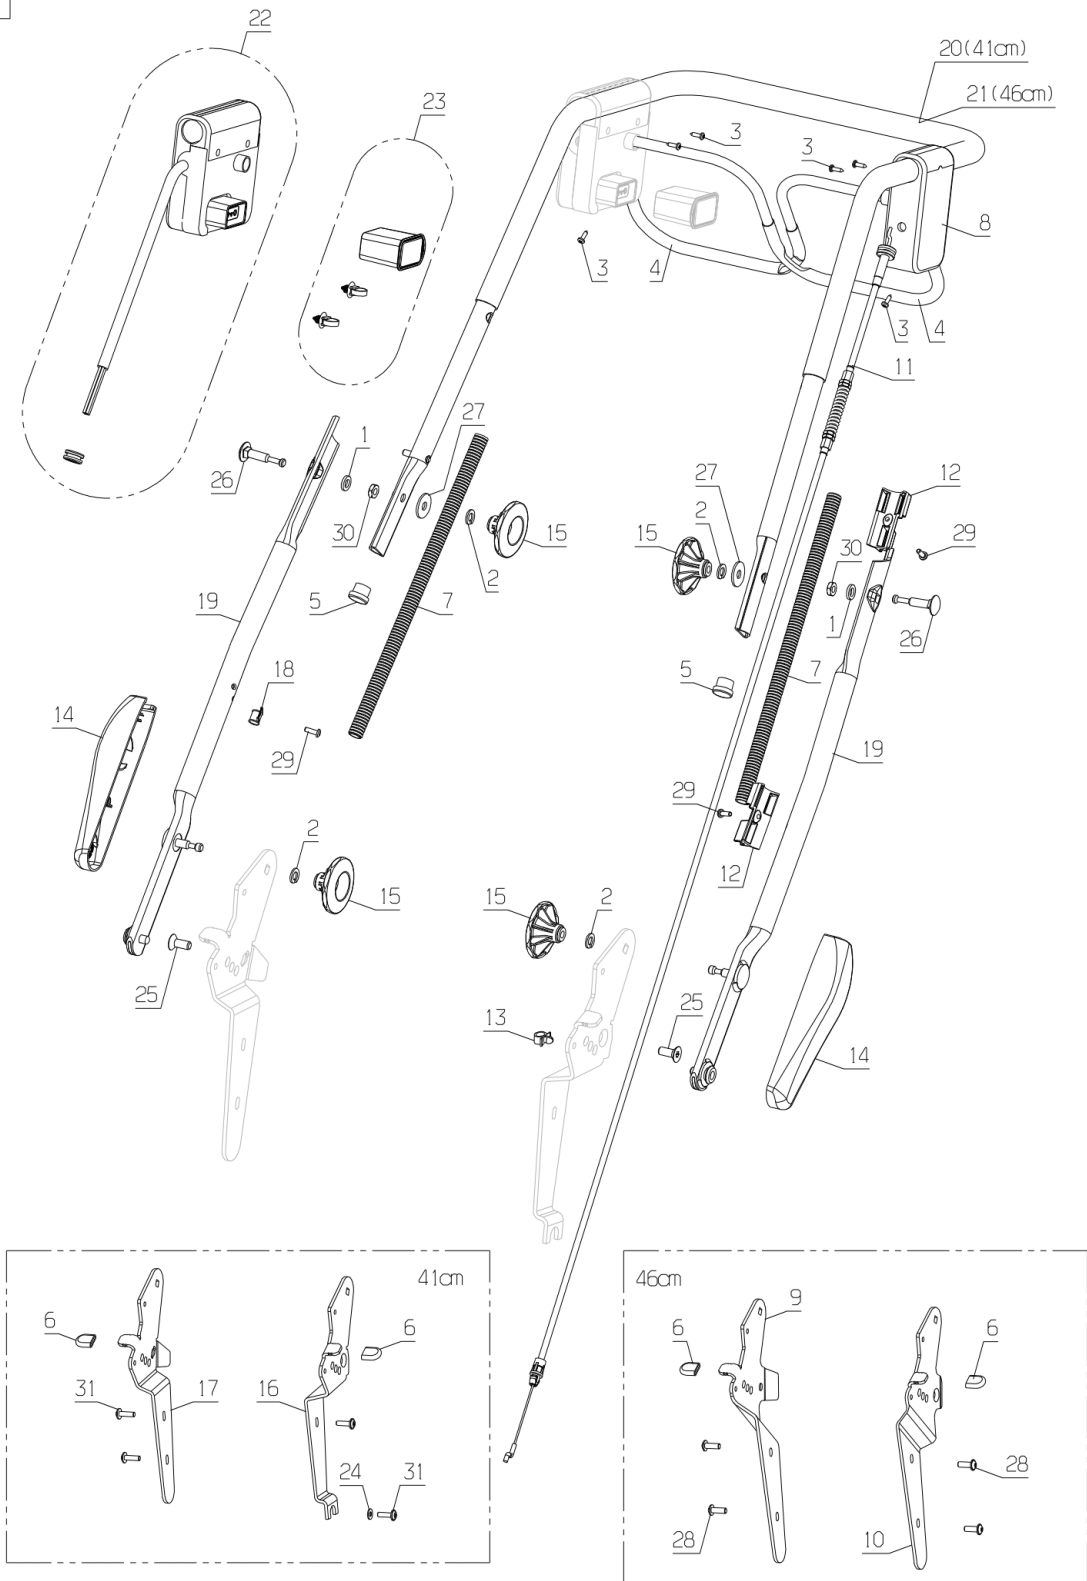

Number	Part Number	Name	Quantity
1	71343	SPRING WASHER A8	1,000
2	6416	WASHER	1,000
3	7095	SCREW Z ST3,5X13,4	1,000
4	22215	BOW	1,000
5	32071	TUBE CAP	1,000
6	35778	HANDLE BAR STOP	1,000
7	36779	RING	1,000
8	37271	BEARING D.24	1,000
9	37295	RIGHT ARM	1,000
10	37296	LEFT ARM	1,000
11	38502	DRIVE CABLE	1,000
12	38957	CABLE GUIDE	1,000
13	39758	CLIP	1,000
14	39846	COVERING	1,000
15	41433	HANDLE BAR LOCK2001	1,000
16	50663	ARM LEFT BLACK	1,000
17	50664	ARM RIGHT BLACK	1,000
18	51750	COLLAR DIAM.9	1,000
19	52088	L.HANDLEBAR RM41/46	1,000
20	52108	HANDLEBAR RM41	1,000
21	-	-	1,000
22	52314	BREAKER	1,000
23	52315	SAFETY KEY	1,000
24	71075	WASHER	1,000
25	71122	SCREW 8X20	1,000
26	71140	SCREW M8X45	1,000
27	71274	WASHER B8.4	1,000
28	71276	SCREW EJPT K70X20	1,000
29	71279	SCREW B.42-13 4.6	1,000
30	71347	NUT M8X1,25	1,000
31	71365	SCREW WN145160X20	1,000

PL02187

03/2018