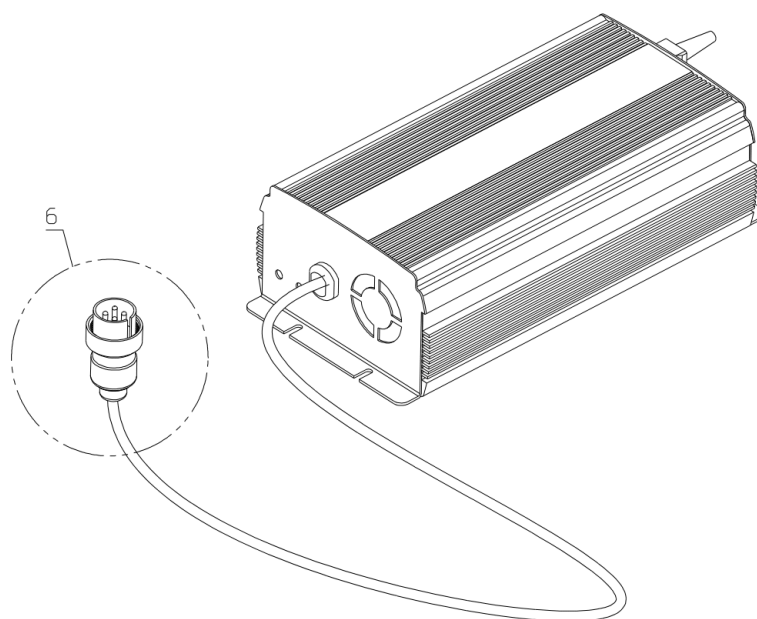

PL02187

03/2018

Number	Part Number	Name	Quantity
1	52337	STICKER	1,000
2	50941	FUSE 15A	1,000
3	50940	FUSE 30A	1,000
5	52308	GRIP ASSY ETESIA	1,000
6	51621	MALE CONNECTOR	1,000

PL02189

03/2021

Number	Part Number	Name	Quantity
1	37561	NUT	1,000
2	71205	SCREW M8	1,000
3	6169	SCREW HM8X16	1,000
4	7035	FLAT WASHER	1,000
5	71413	SCREW HM 8-20	1,000
6	7915	RING	1,000
7	20512	SCREW	1,000
8	20606	KEY 5X5X20	1,000
9	21141	BOLT HM3X16	1,000
10	21481	WASHER	1,000
11	23002	SHEAR WASHER	1,000
12	23604	INSULATION MUFF	1,000
13	23611	COUPLING	1,000
14	24005	ENGINE WASHER	1,000
15	24052	KNUCKLE RING	1,000
16	35319	WASHER 3.2X9X1	1,000
17	37805	PULLEY	1,000
18	38312	ENGINE HOOD	1,000
19	38482	PROTECTION	1,000
20	39571	ENGINE COVERING	1,000
21	41007	INSULATION MUFF	1,000
22	42019	BUSH 12X8,2X19	1,000
23	50018	CHECK BOX 36V	1,000
24	50805	PLASTIC CLIP	1,000
25	50806	FAN RM41 ALI	1,000
26	-	-	1,000
27	52301	PLATE	1,000
28	52311	7PIN MALE+2X SAE-30	1,000
29	52312	ENGINE	1,000
30	52313	HOUR MATER	1,000
31	71012	NUT AUTO.HM3	1,000
32	71050	BOLT EJ.PT KA40X14	1,000
33	71067	HEXAG.SCREW HM8X75	1,000
34	71076	NUT VERBUS HM8	1,000
35	71214	WASHER R9	1,000
36	71277	SCREW 60X12	1,000
37	71284	SCREW HM5X12	1,000
38	MZ41E	BLADE FOR RM41	1,000
39	MZ46E	BLADE FOR RM46	1,000