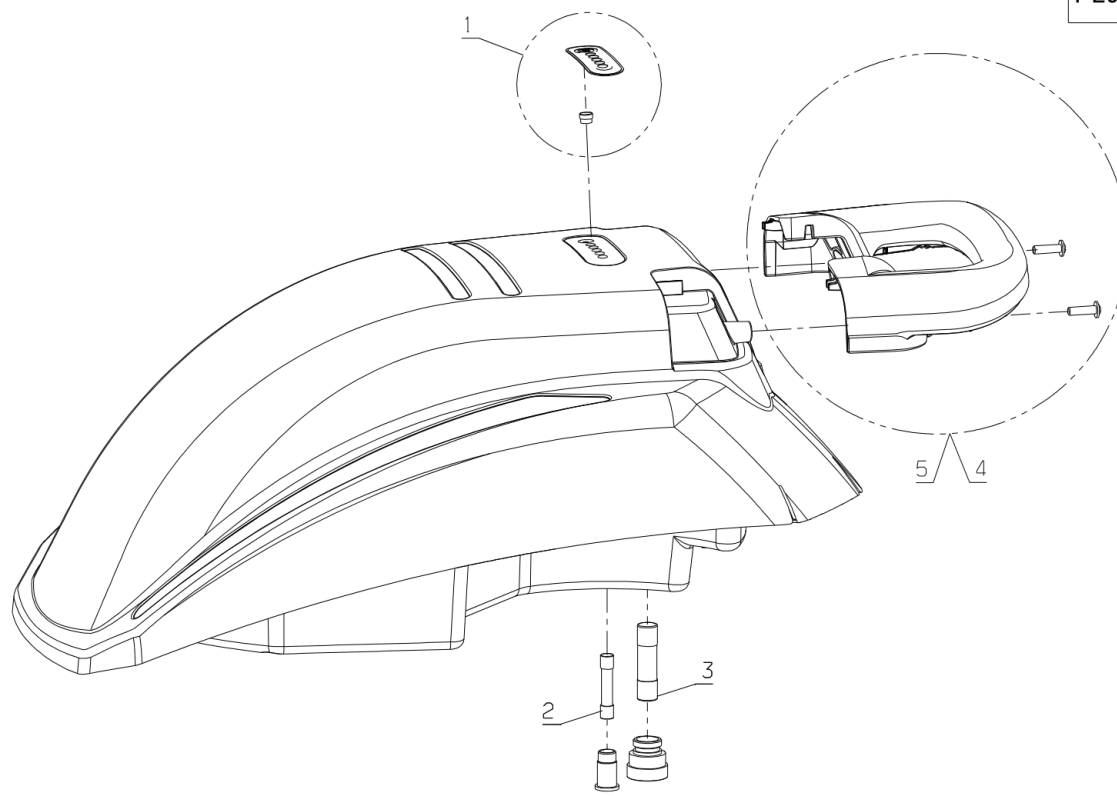

PL02187

03/2018

Number	Part Number	Name	Quantity
1	52337	STICKER	1,000
2	50941	FUSE 15A	1,000
3	50940	FUSE 30A	1,000
5	52308	GRIP ASSY ETESIA	1,000
6	51621	MALE CONNECTOR	1,000

PL02189

03/2021

Number	Part Number	Name	Quantity
1	37561	NUT	1,000
2	71205	SCREW M8	1,000
3	6169	SCREW HM8X16	1,000
4	7035	FLAT WASHER	1,000
5	71413	SCREW HM 8-20	1,000
6	7915	RING	1,000
7	20512	SCREW	1,000
8	20606	KEY 5X5X20	1,000
9	21141	BOLT HM3X16	1,000
10	21481	WASHER	1,000
11	23002	SHEAR WASHER	1,000
12	23604	INSULATION MUFF	1,000
13	23611	COUPLING	1,000
14	24005	ENGINE WASHER	1,000
15	24052	KNUCKLE RING	1,000
16	35319	WASHER 3.2X9X1	1,000
17	37805	PULLEY	1,000
18	38312	ENGINE HOOD	1,000
19	38482	PROTECTION	1,000
20	39571	ENGINE COVERING	1,000
21	41007	INSULATION MUFF	1,000
22	42019	BUSH 12X8,2X19	1,000
23	50018	CHECK BOX 36V	1,000
24	50805	PLASTIC CLIP	1,000
25	50806	FAN RM41 ALI	1,000
26	-	-	1,000
27	52301	PLATE	1,000
28	52311	7PIN MALE+2X SAE-30	1,000
29	52312	ENGINE	1,000
30	52313	HOUR MATER	1,000
31	71012	NUT AUTO.HM3	1,000
32	71050	BOLT EJ.PT KA40X14	1,000
33	71067	HEXAG.SCREW HM8X75	1,000
34	71076	NUT VERBUS HM8	1,000
35	71214	WASHER R9	1,000
36	71277	SCREW 60X12	1,000
37	71284	SCREW HM5X12	1,000
38	MZ41E	BLADE FOR RM41	1,000
39	MZ46E	BLADE FOR RM46	1,000